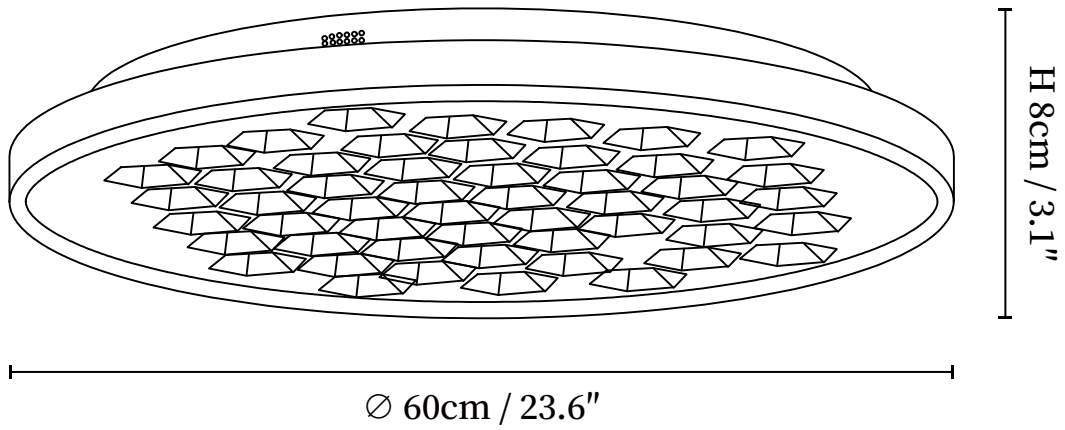

SPECIFICATION SHEET

SPECIFICATION DETAILS

*For custom options, consult factory for details

Fixture Dimensions	D 23.6" x H 3.1" (Power: ~20W)
Light source	Integrated LED
Wattage	~20W
Voltage	AC 110-240V
Dimming	Not supported
CRI(Ra)	90+CRI
Mounting	Hardwired.
LED Rated Life	30000 hours
Color Temperature	Warm Light (3000K), Neutral Light (4000K), Cool Light (6000K)
Control method	Compatible with common wall switches(not included)
Finishes	Wood Color, Walnut Color, Black.
Shade Details	White.
Material	Metal, Wood, Acrylic.

SPECIFICATION SHEET

SPECIFICATION DETAILS

*For custom options, consult factory for details

Fixture Dimensions	D 31.5" x H 3.1" (Power: ~35W)
Light source	Integrated LED
Wattage	~35W
Voltage	AC 110-240V
Dimming	Not supported
CRI(Ra)	90+CRI
Mounting	Hardwired.
LED Rated Life	30000 hours
Color Temperature	Warm Light (3000K), Neutral Light (4000K), Cool Light (6000K)
Control method	Compatible with common wall switches(not included)
Finishes	Wood Color, Walnut Color, Black.
Shade Details	White.
Material	Metal, Wood, Acrylic.