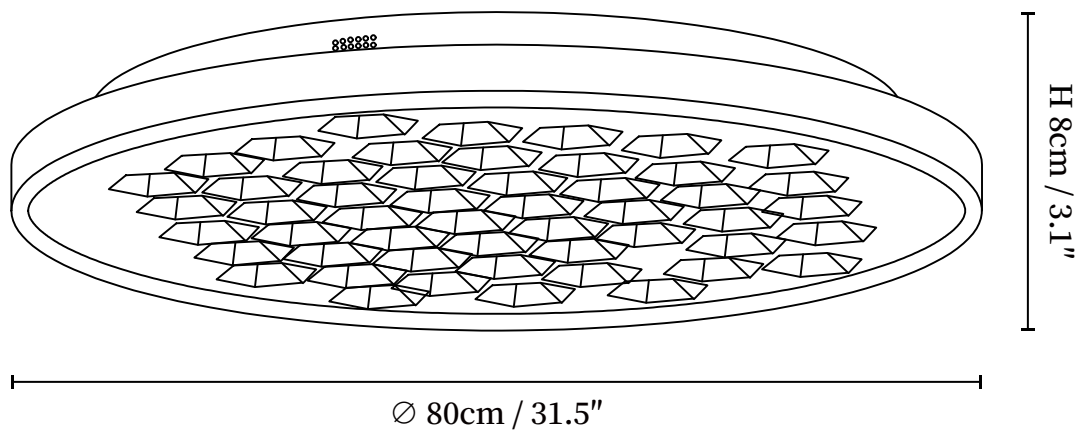

SPECIFICATION SHEET

SPECIFICATION DETAILS

*For custom options, consult factory for details

Fixture Dimensions	D 23.6" x H 3.1" (Power: ~20W)
Light source	Integrated LED
Wattage	~20W
Voltage	AC 110-240V
Dimming	Not supported
CRI(Ra)	90+CRI
Mounting	Hardwired.
LED Rated Life	30000 hours
Color Temperature	Warm Light (3000K), Neutral Light (4000K), Cool Light (6000K)
Control method	Compatible with common wall switches(not included)
Finishes	Wood Color, Walnut Color, Black.
Shade Details	White.
Material	Metal, Wood, Acrylic.

SPECIFICATION SHEET

SPECIFICATION DETAILS

*For custom options, consult factory for details

Fixture Dimensions	D 31.5" x H 3.1" (Power: ~35W)
Light source	Integrated LED
Wattage	~35W
Voltage	AC 110-240V
Dimming	Not supported
CRI(Ra)	90+CRI
Mounting	Hardwired.
LED Rated Life	30000 hours
Color Temperature	Warm Light (3000K), Neutral Light (4000K), Cool Light (6000K)
Control method	Compatible with common wall switches(not included)
Finishes	Wood Color, Walnut Color, Black.
Shade Details	White.
Material	Metal, Wood, Acrylic.