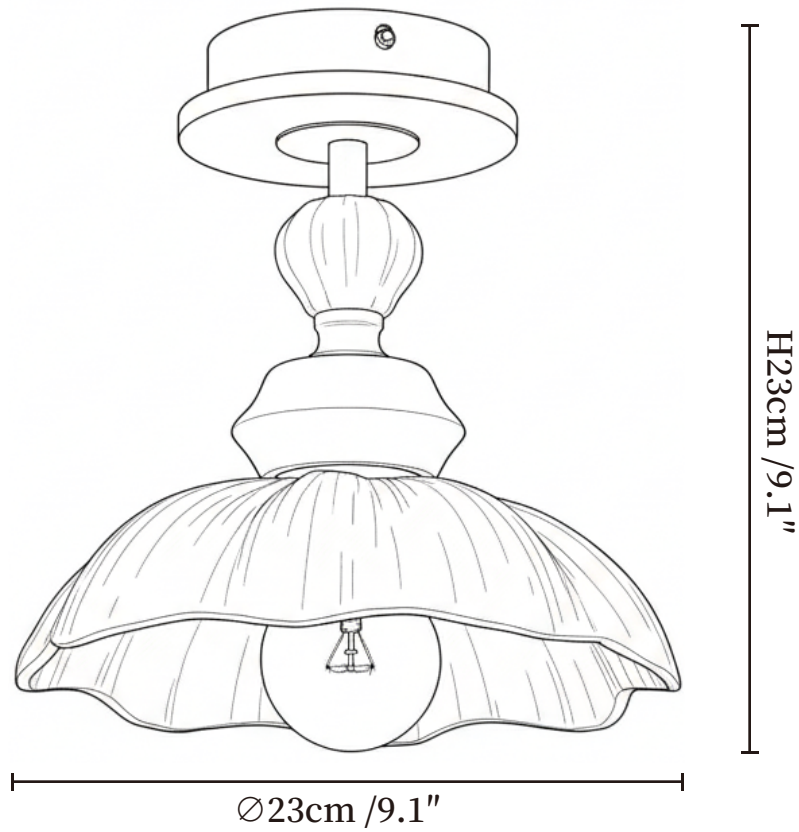

# SPECIFICATION SHEET

---

## SPECIFICATION DETAILS

\*For custom options, consult factory for details

<b>Fixture Dimensions</b>	Ø 9.1" x H 9.1"
<b>Light source</b>	E26 or E27(bulb not included)
<b>Wattage</b>	MAX 40W incandescent bulb or LED equivalent.
<b>Voltage</b>	AC 110-240V
<b>Mounting</b>	Hardwired.
<b>Dimming</b>	Please purchase dimmable light bulbs separately.
<b>Control method</b>	Compatible with common wall switches(not included)
<b>Finishes</b>	Walnut Wood, Gold.
<b>Shade Details</b>	White.
<b>Material</b>	Metal, Ceramics, Wood.