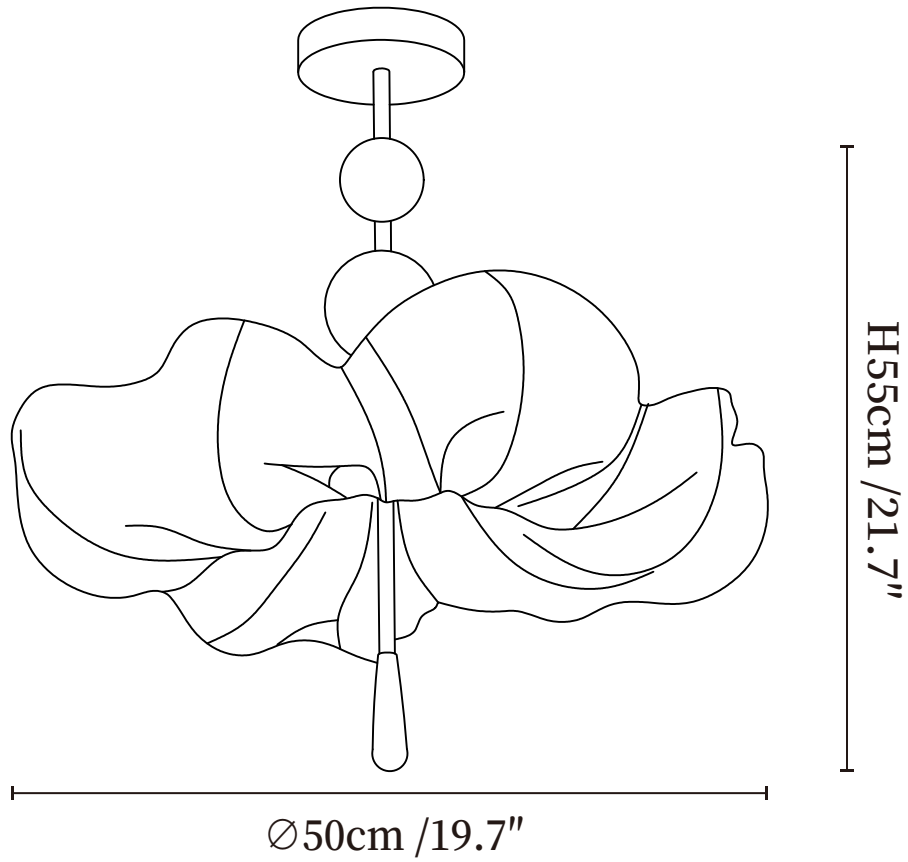

# SPECIFICATION SHEET

---

## SPECIFICATION DETAILS

\*For custom options, consult factory for details

<b>Fixture Dimensions</b>	Ø 19.7" x H 21.7"
<b>Light source</b>	E26 or E27 (bulb not included)
<b>Wattage</b>	MAX 40W incandescent bulb or LED equivalent.
<b>Voltage</b>	AC 110-240V
<b>Mounting</b>	Hardwired.
<b>Dimming</b>	Please purchase dimmable light bulbs separately.
<b>Control method</b>	Compatible with common wall switches (not included)
<b>Finishes</b>	Walnut Wood.
<b>Shade Details</b>	White.
<b>Material</b>	Metal, Fabric, Wood.