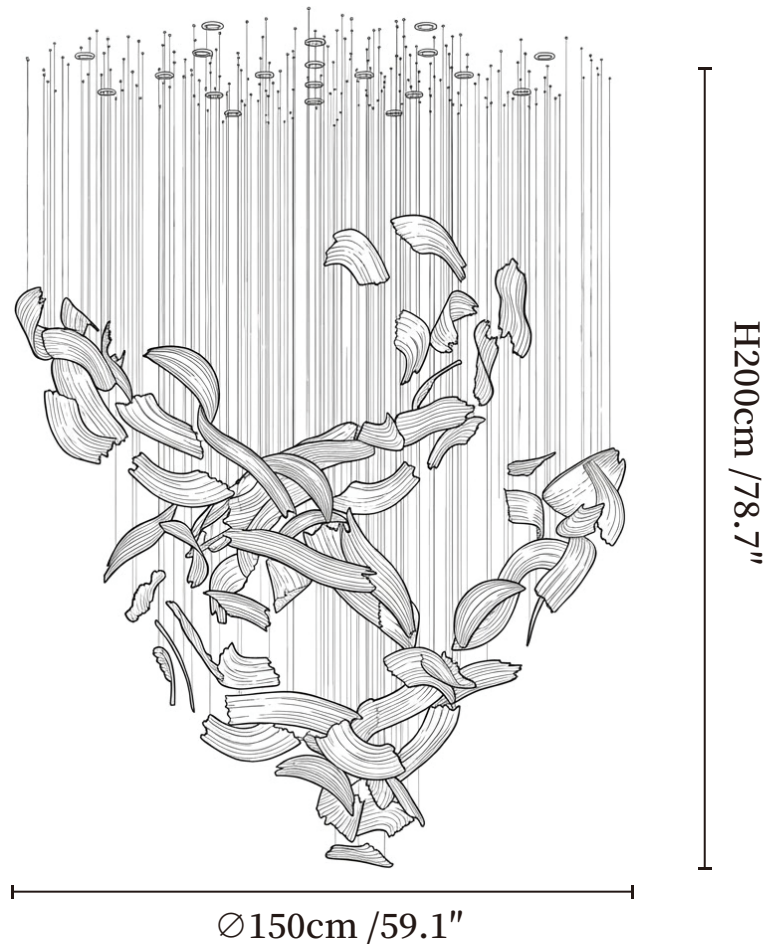

SPECIFICATION DETAILS

*For custom options, consult factory for details

Fixture Dimensions	$\varnothing 19.7'' \times H 59.1''$
Light source	Integrated LED
Wattage	~ 5W
Voltage	AC 110-240V
Dimming	Not supported
CRI(Ra)	90+ CRI
Mounting	Hardwired.
LED Rated Life	30000 hours
Color Temperature	Warm Light (3000K), Neutral Light (4000K), Cool Light (6000K)
Control method	Compatible with common wall switches (not included)
Finishes	Blue & Clear.
Shadow Details	Blue & Clear.
Material	Metal, Glass.
Wire Length	The standard length of the cord is 59" (150 cm), the length is adjustable.

SPECIFICATION DETAILS

*For custom options, consult factory for details

Fixture Dimensions	Ø 31.5" x H 78.7"
Light source	Integrated LED
Wattage	~ 5W
Voltage	AC 110-240V
Dimming	Not supported
CRI(Ra)	90+ CRI
Mounting	Hardwired.
LED Rated Life	30000 hours
Color Temperature	Warm Light (3000K), Neutral Light (4000K), Cool Light (6000K)
Control method	Compatible with common wall switches (not included)
Finishes	Blue & Clear.
Shadow Details	Blue & Clear.
Material	Metal, Glass.
Wire Length	The standard length of the cord is 59" (150 cm), the length is adjustable.

SPECIFICATION DETAILS

*For custom options, consult factory for details

Fixture Dimensions	L 47.2 x W 47.2" x H 78.7"
Light source	Integrated LED
Wattage	~ 5W
Voltage	AC 110-240V
Dimming	Not supported
CRI(Ra)	90+ CRI
Mounting	Hardwired.
LED Rated Life	30000 hours
Color Temperature	Warm Light (3000K), Neutral Light (4000K), Cool Light (6000K)
Control method	Compatible with common wall switches (not included)
Finishes	Blue & Clear.
Shadow Details	Blue & Clear.
Material	Metal, Glass.
Wire Length	The standard length of the cord is 59" (150 cm), the length is adjustable.