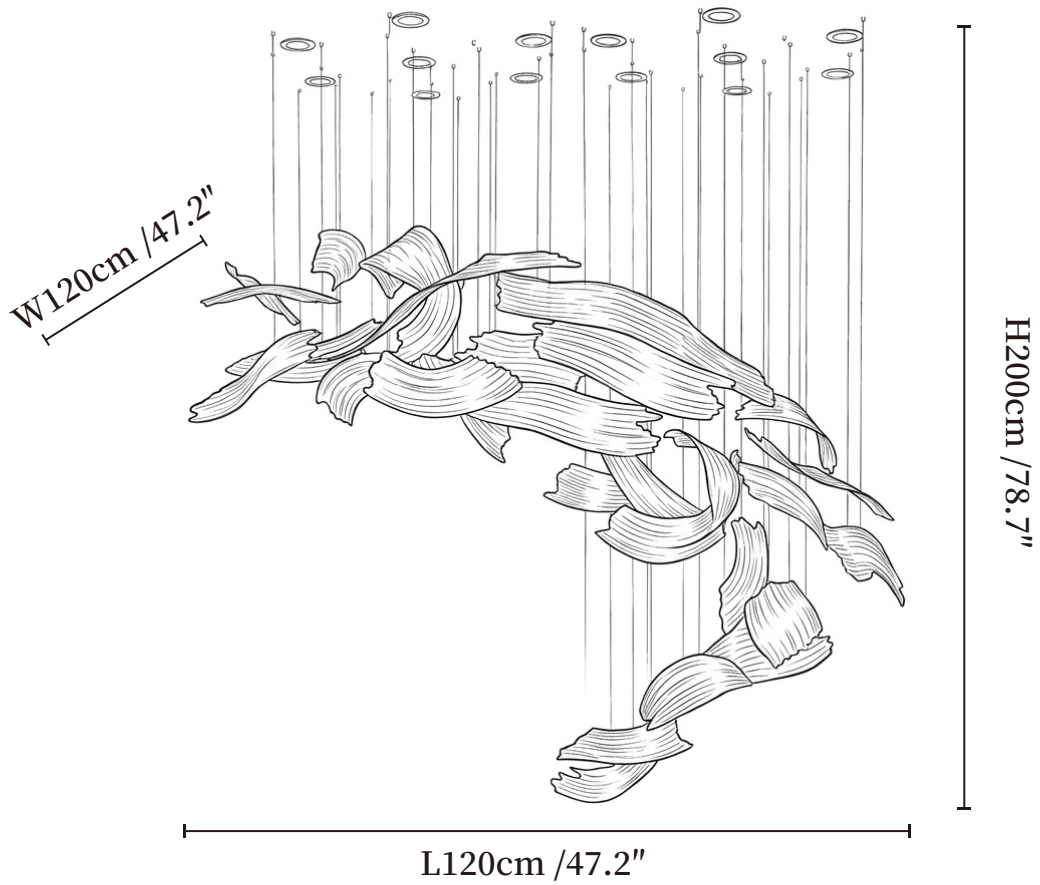

SPECIFICATION DETAILS

*For custom options, consult factory for details

Fixture Dimensions	$\varnothing 19.7'' \times H 59.1''$
Light source	Integrated LED
Wattage	~ 5W
Voltage	AC 110-240V
Dimming	Not supported
CRI(Ra)	90+ CRI
Mounting	Hardwired.
LED Rated Life	30000 hours
Color Temperature	Warm Light (3000K), Neutral Light (4000K), Cool Light (6000K)
Control method	Compatible with common wall switches (not included)
Finishes	Blue & Clear.
Shadow Details	Blue & Clear.
Material	Metal, Glass.
Wire Length	The standard length of the cord is 59" (150 cm), the length is adjustable.

SPECIFICATION DETAILS

*For custom options, consult factory for details

Fixture Dimensions	Ø 31.5" x H 78.7"
Light source	Integrated LED
Wattage	~ 5W
Voltage	AC 110-240V
Dimming	Not supported
CRI(Ra)	90+ CRI
Mounting	Hardwired.
LED Rated Life	30000 hours
Color Temperature	Warm Light (3000K), Neutral Light (4000K), Cool Light (6000K)
Control method	Compatible with common wall switches (not included)
Finishes	Blue & Clear.
Shadow Details	Blue & Clear.
Material	Metal, Glass.
Wire Length	The standard length of the cord is 59" (150 cm), the length is adjustable.

SPECIFICATION DETAILS

*For custom options, consult factory for details

Fixture Dimensions	$\varnothing 59.1'' \times H 78.7''$
Light source	Integrated LED
Wattage	~ 5W
Voltage	AC 110-240V
Dimming	Not supported
CRI(Ra)	90+ CRI
Mounting	Hardwired.
LED Rated Life	30000 hours
Color Temperature	Warm Light (3000K), Neutral Light (4000K), Cool Light (6000K)
Control method	Compatible with common wall switches(not included)
Finishes	Blue & Clear.
Shadow Details	Blue & Clear.
Material	Metal, Glass.
Wire Length	The standard length of the cord is 59" (150 cm), the length is adjustable.