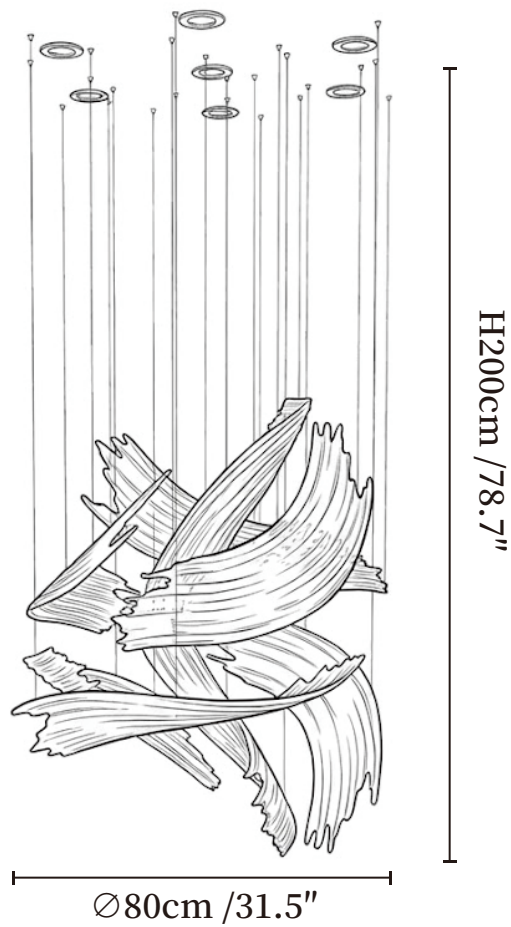

SPECIFICATION DETAILS

*For custom options, consult factory for details

Fixture Dimensions	$\varnothing 19.7'' \times H 59.1''$
Light source	Integrated LED
Wattage	~ 5W
Voltage	AC 110-240V
Dimming	Not supported
CRI(Ra)	90+ CRI
Mounting	Hardwired.
LED Rated Life	30000 hours
Color Temperature	Warm Light (3000K), Neutral Light (4000K), Cool Light (6000K)
Control method	Compatible with common wall switches (not included)
Finishes	Blue & Clear.
Shadow Details	Blue & Clear.
Material	Metal, Glass.
Wire Length	The standard length of the cord is 59" (150 cm), the length is adjustable.

SPECIFICATION DETAILS

*For custom options, consult factory for details

Fixture Dimensions	Ø 31.5" x H 78.7"
Light source	Integrated LED
Wattage	~ 5W
Voltage	AC 110-240V
Dimming	Not supported
CRI(Ra)	90+ CRI
Mounting	Hardwired.
LED Rated Life	30000 hours
Color Temperature	Warm Light (3000K), Neutral Light (4000K), Cool Light (6000K)
Control method	Compatible with common wall switches (not included)
Finishes	Blue & Clear.
Shadow Details	Blue & Clear.
Material	Metal, Glass.
Wire Length	The standard length of the cord is 59" (150 cm), the length is adjustable.

SPECIFICATION DETAILS

*For custom options, consult factory for details

Fixture Dimensions	$\varnothing 59.1'' \times H 78.7''$
Light source	Integrated LED
Wattage	~ 5W
Voltage	AC 110-240V
Dimming	Not supported
CRI(Ra)	90+ CRI
Mounting	Hardwired.
LED Rated Life	30000 hours
Color Temperature	Warm Light (3000K), Neutral Light (4000K), Cool Light (6000K)
Control method	Compatible with common wall switches(not included)
Finishes	Blue & Clear.
Shadow Details	Blue & Clear.
Material	Metal, Glass.
Wire Length	The standard length of the cord is 59" (150 cm), the length is adjustable.