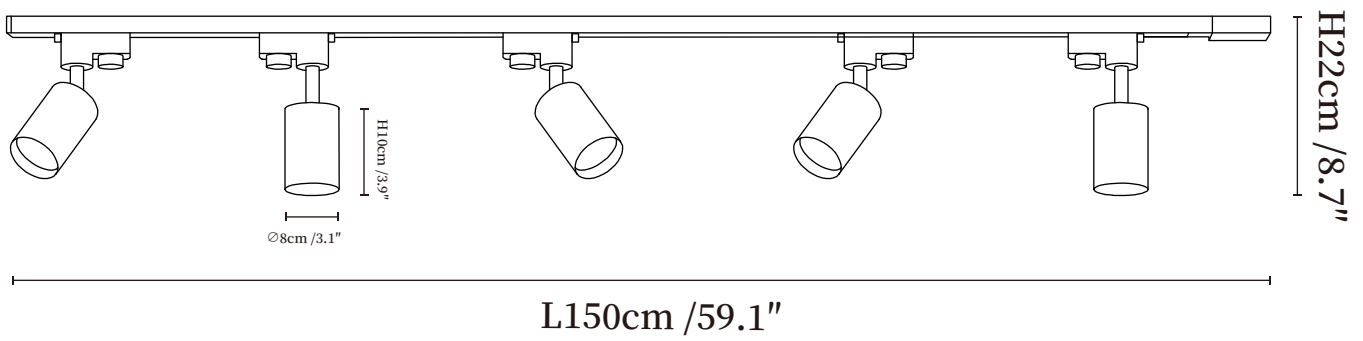

SPECIFICATION SHEET

SPECIFICATION DETAILS

*For custom options, consult factory for details

Fixture Dimensions	L 39.4" x H 8.7"
Light source	Integrated LED
Wattage	~15W
Voltage	AC 110-240V
Dimming	Not supported
CRI(Ra)	90+CRI
Mounting	Hardwired.
LED Rated Life	30000 hours
Color Temperature	Warm Light (3000K), Neutral Light (4000K), Cool Light (6000K)
Control method	Compatible with common wall switches(not included)
Finishes	Black, Walnut Wood Grain Hydrographic Finish.
Material	Metal, Aluminum.

SPECIFICATION SHEET

SPECIFICATION DETAILS

*For custom options, consult factory for details

Fixture Dimensions	L 59.1" x H 8.7"
Light source	Integrated LED
Wattage	~15W
Voltage	AC 110-240V
Dimming	Not supported
CRI(Ra)	90+CRI
Mounting	Hardwired.
LED Rated Life	30000 hours
Color Temperature	Warm Light (3000K), Neutral Light (4000K), Cool Light (6000K)
Control method	Compatible with common wall switches (not included)
Finishes	Black, Walnut Wood Grain Hydrographic Finish.
Material	Metal, Aluminum.