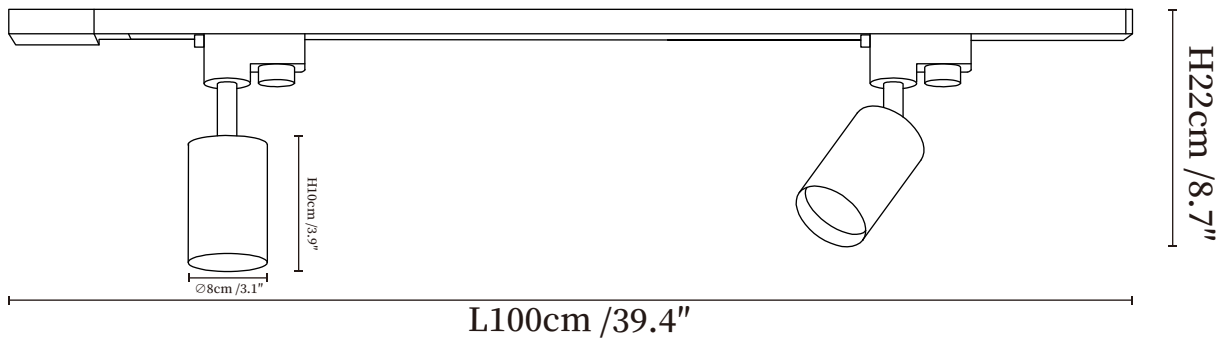

SPECIFICATION SHEET

SPECIFICATION DETAILS

*For custom options, consult factory for details

Fixture Dimensions	L 39.4" x H 8.7"
Light source	Integrated LED
Wattage	~15W
Voltage	AC 110-240V
Dimming	Not supported
CRI(Ra)	90+CRI
Mounting	Hardwired.
LED Rated Life	30000 hours
Color Temperature	Warm Light (3000K), Neutral Light (4000K), Cool Light (6000K)
Control method	Compatible with common wall switches (not included)
Finishes	Black, Walnut Wood Grain Hydrographic Finish.
Material	Metal, Aluminum.

SPECIFICATION SHEET

SPECIFICATION DETAILS

*For custom options, consult factory for details

Fixture Dimensions	L 39.4" x H 8.7"
Light source	Integrated LED
Wattage	~15W
Voltage	AC 110-240V
Dimming	Not supported
CRI(Ra)	90+CRI
Mounting	Hardwired.
LED Rated Life	30000 hours
Color Temperature	Warm Light (3000K), Neutral Light (4000K), Cool Light (6000K)
Control method	Compatible with common wall switches(not included)
Finishes	Black, Walnut Wood Grain Hydrographic Finish.
Material	Metal, Aluminum.

SPECIFICATION SHEET

SPECIFICATION DETAILS

*For custom options, consult factory for details

Fixture Dimensions	L 59.1" x H 8.7"
Light source	Integrated LED
Wattage	~15W
Voltage	AC 110-240V
Dimming	Not supported
CRI(Ra)	90+CRI
Mounting	Hardwired.
LED Rated Life	30000 hours
Color Temperature	Warm Light (3000K), Neutral Light (4000K), Cool Light (6000K)
Control method	Compatible with common wall switches (not included)
Finishes	Black, Walnut Wood Grain Hydrographic Finish.
Material	Metal, Aluminum.