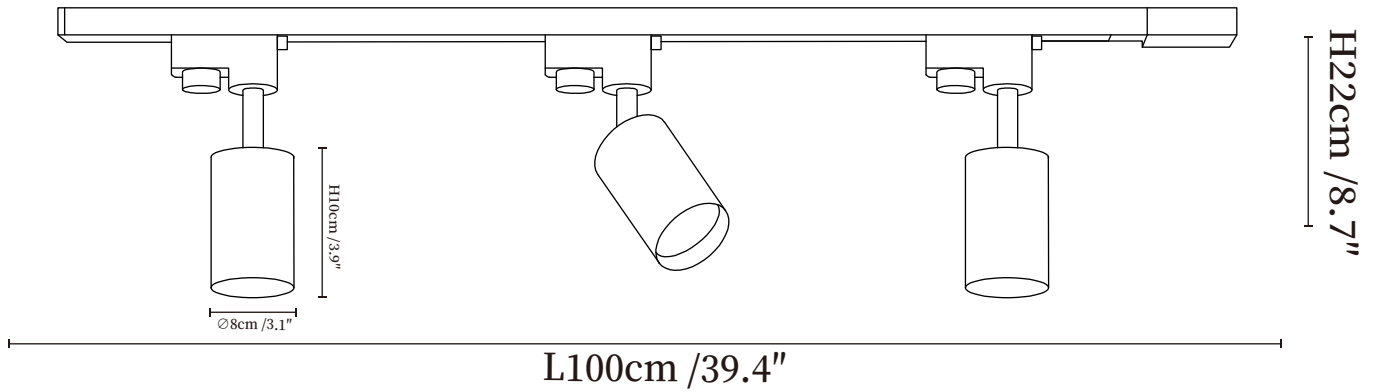

SPECIFICATION SHEET

SPECIFICATION DETAILS

*For custom options, consult factory for details

Fixture Dimensions	L 39.4" x H 8.7"
Light source	Integrated LED
Wattage	~15W
Voltage	AC 110-240V
Dimming	Not supported
CRI(Ra)	90+CRI
Mounting	Hardwired.
LED Rated Life	30000 hours
Color Temperature	Warm Light (3000K), Neutral Light (4000K), Cool Light (6000K)
Control method	Compatible with common wall switches (not included)
Finishes	Black, Walnut Wood Grain Hydrographic Finish.
Material	Metal, Aluminum.

SPECIFICATION SHEET

SPECIFICATION DETAILS

*For custom options, consult factory for details

Fixture Dimensions	L 39.4" x H 8.7"
Light source	Integrated LED
Wattage	~15W
Voltage	AC 110-240V
Dimming	Not supported
CRI(Ra)	90+CRI
Mounting	Hardwired.
LED Rated Life	30000 hours
Color Temperature	Warm Light (3000K), Neutral Light (4000K), Cool Light (6000K)
Control method	Compatible with common wall switches(not included)
Finishes	Black, Walnut Wood Grain Hydrographic Finish.
Material	Metal, Aluminum.

SPECIFICATION SHEET

SPECIFICATION DETAILS

*For custom options, consult factory for details

Fixture Dimensions	L 59.1" x H 8.7"
Light source	Integrated LED
Wattage	~15W
Voltage	AC 110-240V
Dimming	Not supported
CRI(Ra)	90+CRI
Mounting	Hardwired.
LED Rated Life	30000 hours
Color Temperature	Warm Light (3000K), Neutral Light (4000K), Cool Light (6000K)
Control method	Compatible with common wall switches (not included)
Finishes	Black, Walnut Wood Grain Hydrographic Finish.
Material	Metal, Aluminum.