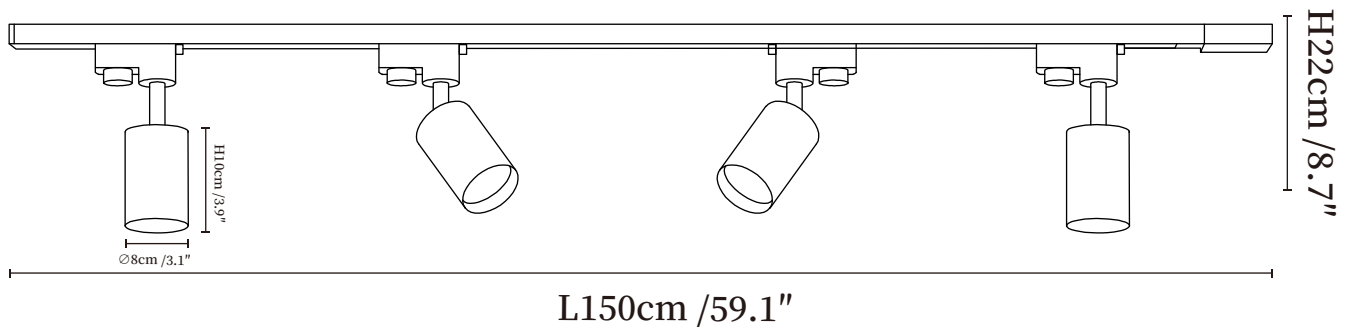

SPECIFICATION SHEET

SPECIFICATION DETAILS

*For custom options, consult factory for details

Fixture Dimensions	L 39.4" x H 8.7"
Light source	Integrated LED
Wattage	~15W
Voltage	AC 110-240V
Dimming	Not supported
CRI(Ra)	90+CRI
Mounting	Hardwired.
LED Rated Life	30000 hours
Color Temperature	Warm Light (3000K), Neutral Light (4000K), Cool Light (6000K)
Control method	Compatible with common wall switches (not included)
Finishes	Black, Walnut Wood Grain Hydrographic Finish.
Material	Metal, Aluminum.

SPECIFICATION SHEET

SPECIFICATION DETAILS

*For custom options, consult factory for details

Fixture Dimensions	L 39.4" x H 8.7"
Light source	Integrated LED
Wattage	~15W
Voltage	AC 110-240V
Dimming	Not supported
CRI(Ra)	90+CRI
Mounting	Hardwired.
LED Rated Life	30000 hours
Color Temperature	Warm Light (3000K), Neutral Light (4000K), Cool Light (6000K)
Control method	Compatible with common wall switches(not included)
Finishes	Black, Walnut Wood Grain Hydrographic Finish.
Material	Metal, Aluminum.

SPECIFICATION SHEET

SPECIFICATION DETAILS

*For custom options, consult factory for details

Fixture Dimensions	L 59.1" x H 8.7"
Light source	Integrated LED
Wattage	~15W
Voltage	AC 110-240V
Dimming	Not supported
CRI(Ra)	90+CRI
Mounting	Hardwired.
LED Rated Life	30000 hours
Color Temperature	Warm Light (3000K), Neutral Light (4000K), Cool Light (6000K)
Control method	Compatible with common wall switches (not included)
Finishes	Black, Walnut Wood Grain Hydrographic Finish.
Material	Metal, Aluminum.