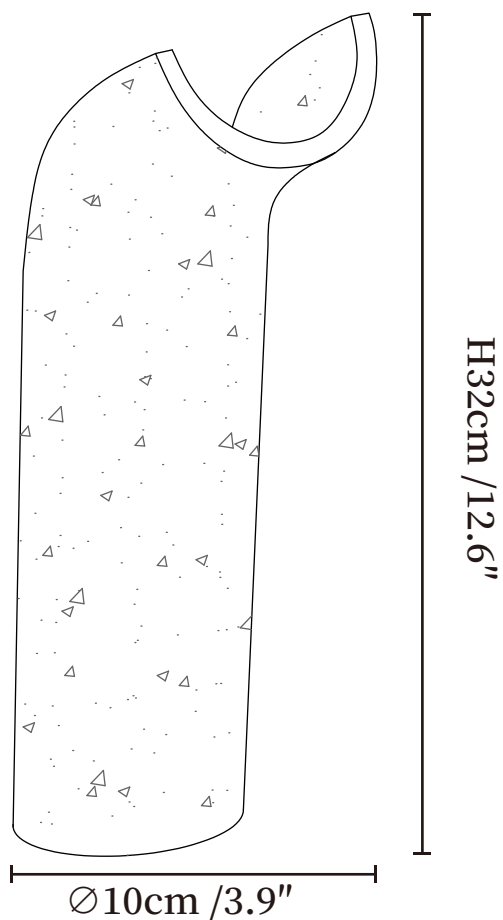

SPECIFICATION SHEET

SPECIFICATION DETAILS

*For custom options, consult factory for details

Fixture Dimensions	Ø 3.9" x H 12.6"
Light source	G9(bulb not included)
Wattage	MAX5W incandescent bulb or LED equivalent.
Voltage	AC 110-240V
Mounting	Hardwired.
Dimming	Compatible with dimmable bulbs (bulb not included)
Control method	Compatible with common wall switches(not included)
Finishes	Yellow Travertine.
Shade Details	Yellow Travertine.
Material	Metal, Yellow Travertine.