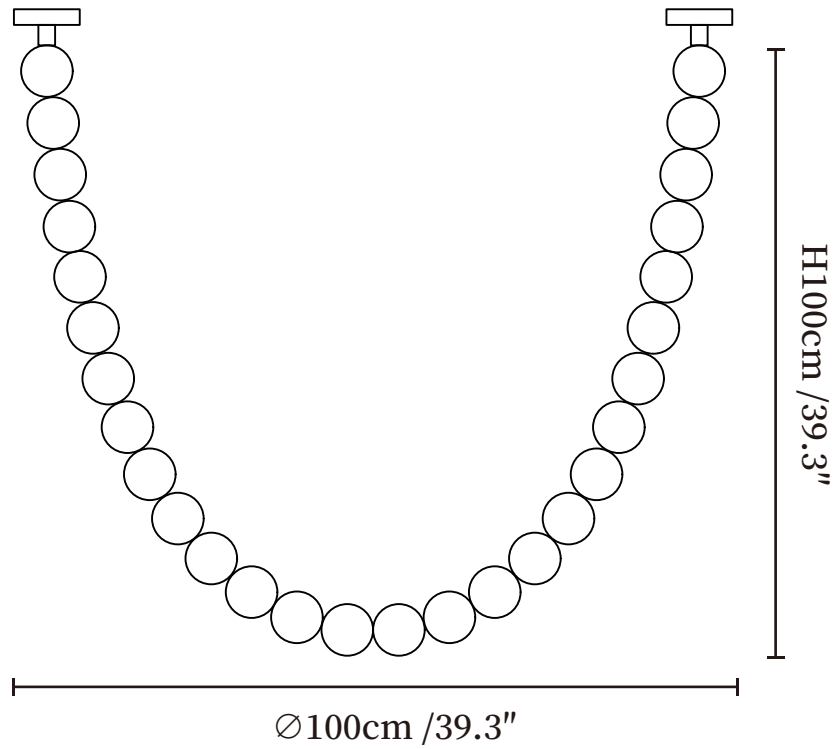

SPECIFICATION SHEET

SPECIFICATION DETAILS

*For custom options, consult factory for details

Fixture Dimensions	Ø39.3" x H 39.3"
Light source	Integrated LED
Wattage	~ 5W
Voltage	AC 110-240V
Dimming	Not supported
CRI(Ra)	90+ CRI
Mounting	Hardwired.
LED Rated Life	30000 hours
Color Temperature	Warm Light (3000K), Neutral Light (4000K), Cool Light (6000K)
Control method	Compatible with common wall switches(not included)
Finishes	Gold.
Shadow Details	White.
Material	Metal, Aluminum, Acrylic.