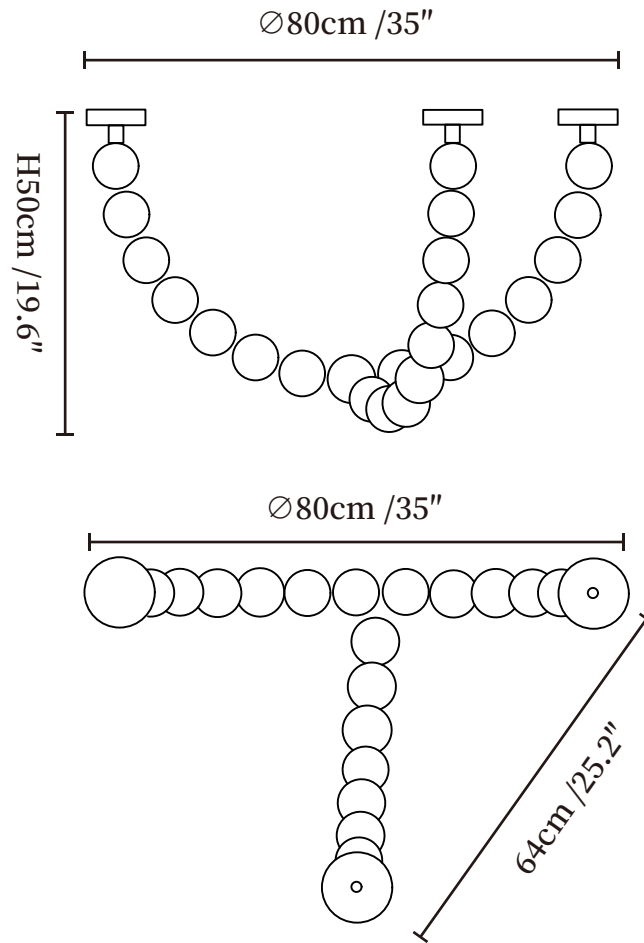

SPECIFICATION SHEET

SPECIFICATION DETAILS

*For custom options, consult factory for details

Fixture Dimensions	Ø35" x H 19.6"
Light source	Integrated LED
Wattage	~ 5W
Voltage	AC 110-240V
Dimming	Not supported
CRI(Ra)	90+ CRI
Mounting	Hardwired.
LED Rated Life	30000 hours
Color Temperature	Warm Light (3000K), Neutral Light (4000K), Cool Light (6000K)
Control method	Compatible with common wall switches(not included)
Finishes	Gold.
Shadow Details	White.
Material	Metal, Aluminum, Acrylic.