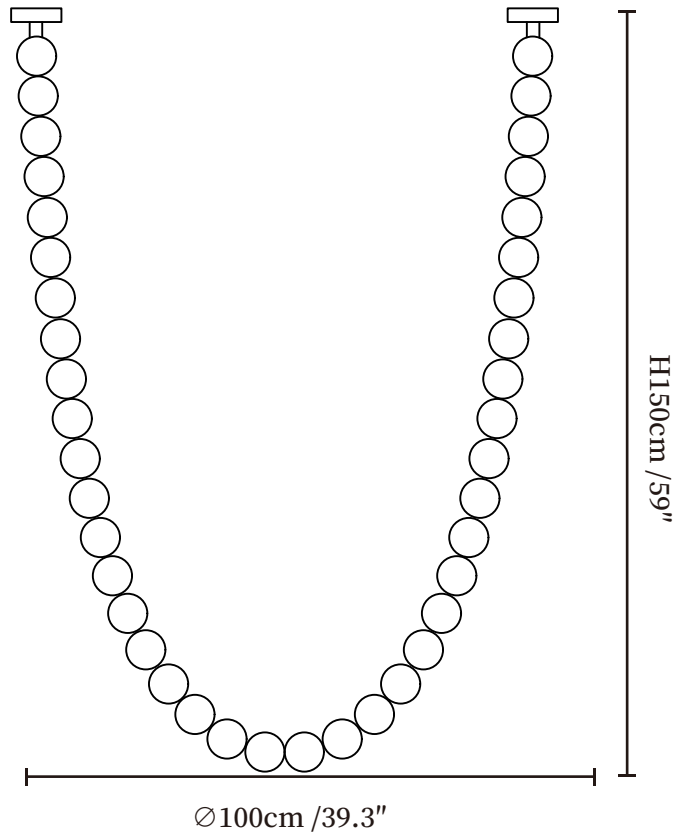

SPECIFICATION SHEET

SPECIFICATION DETAILS

*For custom options, consult factory for details

Fixture Dimensions	Ø39.3" x H 59"
Light source	Integrated LED
Wattage	~ 5W
Voltage	AC 110-240V
Dimming	Not supported
CRI(Ra)	90+ CRI
Mounting	Hardwired.
LED Rated Life	30000 hours
Color Temperature	Warm Light (3000K), Neutral Light (4000K), Cool Light (6000K)
Control method	Compatible with common wall switches(not included)
Finishes	Gold.
Shadow Details	White.
Material	Metal, Aluminum, Acrylic.