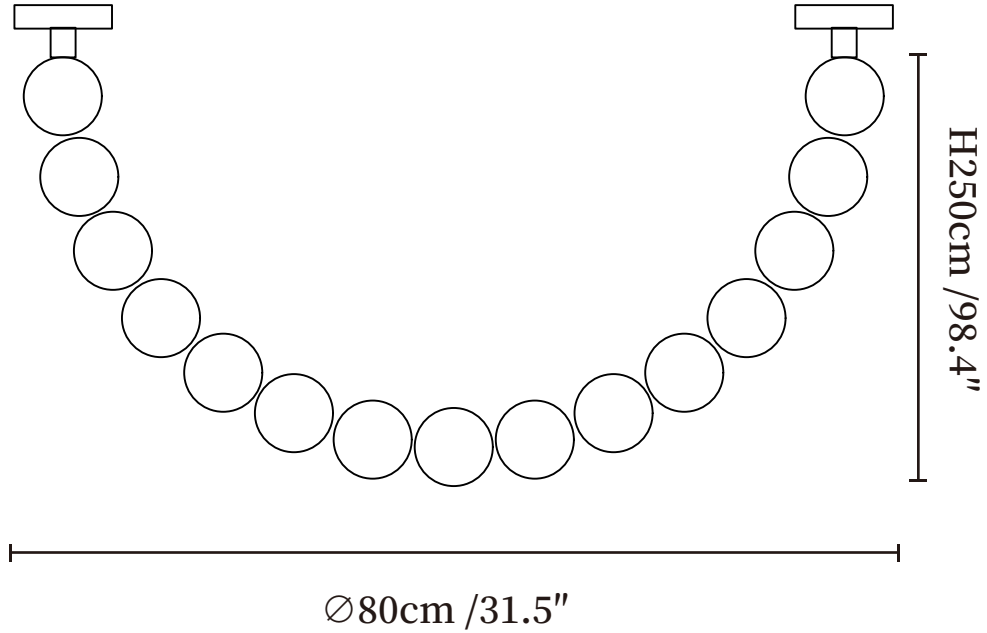

SPECIFICATION SHEET

SPECIFICATION DETAILS

*For custom options, consult factory for details

Fixture Dimensions	$\varnothing 35'' \times H 19.6''$
Light source	Integrated LED
Wattage	~ 5W
Voltage	AC 110-240V
Dimming	Not supported
CRI(Ra)	90+ CRI
Mounting	Hardwired.
LED Rated Life	30000 hours
Color Temperature	Warm Light (3000K), Neutral Light (4000K), Cool Light (6000K)
Control method	Compatible with common wall switches(not included)
Finishes	Gold.
Shadow Details	White.
Material	Metal, Aluminum, Acrylic.