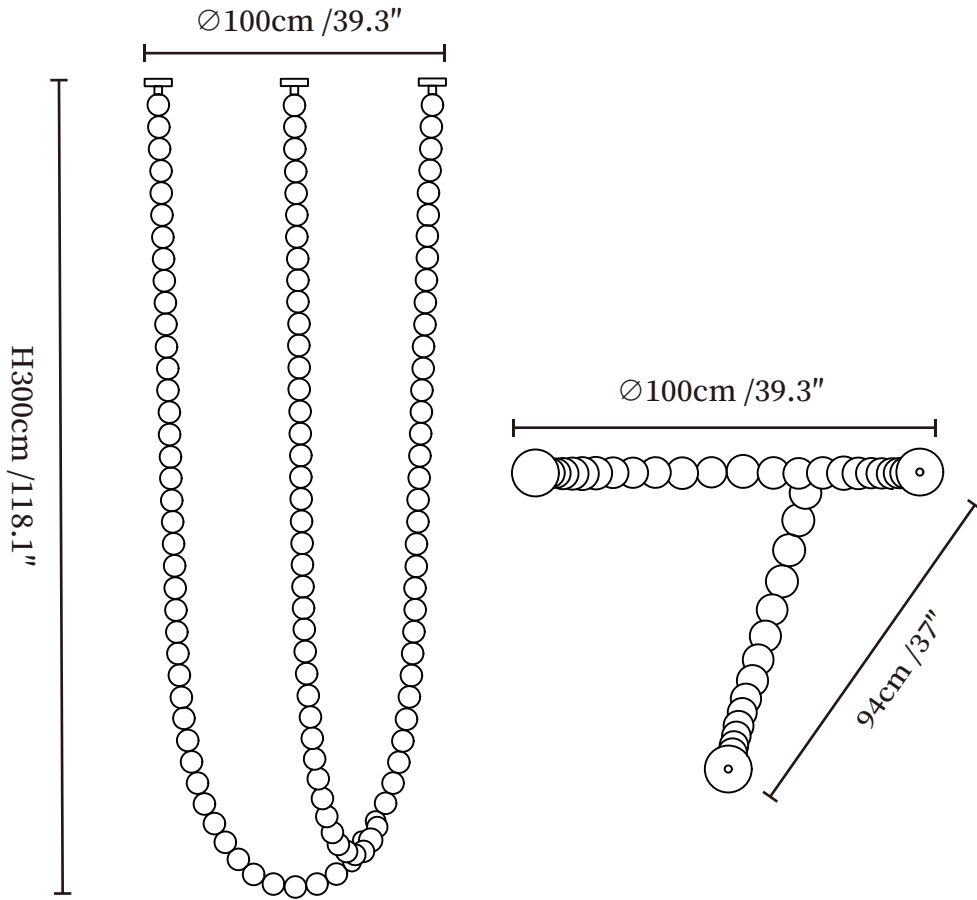

SPECIFICATION SHEET

SPECIFICATION DETAILS

*For custom options, consult factory for details

Fixture Dimensions	Ø39.3" x H 59"
Light source	Integrated LED
Wattage	~ 5W
Voltage	AC 110-240V
Dimming	Not supported
CRI(Ra)	90+ CRI
Mounting	Hardwired.
LED Rated Life	30000 hours
Color Temperature	Warm Light (3000K), Neutral Light (4000K), Cool Light (6000K)
Control method	Compatible with common wall switches(not included)
Finishes	Gold.
Shadow Details	White.
Material	Metal, Aluminum, Acrylic.

SPECIFICATION SHEET

SPECIFICATION DETAILS

*For custom options, consult factory for details

Fixture Dimensions	Ø39.3" x H 98.4"
Light source	Integrated LED
Wattage	~ 5W
Voltage	AC 110-240V
Dimming	Not supported
CRI(Ra)	90+ CRI
Mounting	Hardwired.
LED Rated Life	30000 hours
Color Temperature	Warm Light (3000K), Neutral Light (4000K), Cool Light (6000K)
Control method	Compatible with common wall switches(not included)
Finishes	Gold.
Shadow Details	White.
Material	Metal, Aluminum, Acrylic.

SPECIFICATION SHEET

SPECIFICATION DETAILS

*For custom options, consult factory for details

Fixture Dimensions	Ø31.5" x H 98.4"
Light source	Integrated LED
Wattage	~ 5W
Voltage	AC 110-240V
Dimming	Not supported
CRI(Ra)	90+ CRI
Mounting	Hardwired.
LED Rated Life	30000 hours
Color Temperature	Warm Light (3000K), Neutral Light (4000K), Cool Light (6000K)
Control method	Compatible with common wall switches (not included)
Finishes	Gold.
Shadow Details	White.
Material	Metal, Aluminum, Acrylic.

SPECIFICATION SHEET

SPECIFICATION DETAILS

*For custom options, consult factory for details

Fixture Dimensions	Ø39.3" x H 118.1"
Light source	Integrated LED
Wattage	~ 5W
Voltage	AC 110-240V
Dimming	Not supported
CRI(Ra)	90+ CRI
Mounting	Hardwired.
LED Rated Life	30000 hours
Color Temperature	Warm Light (3000K), Neutral Light (4000K), Cool Light (6000K)
Control method	Compatible with common wall switches (not included)
Finishes	Gold.
Shadow Details	White.
Material	Metal, Aluminum, Acrylic.