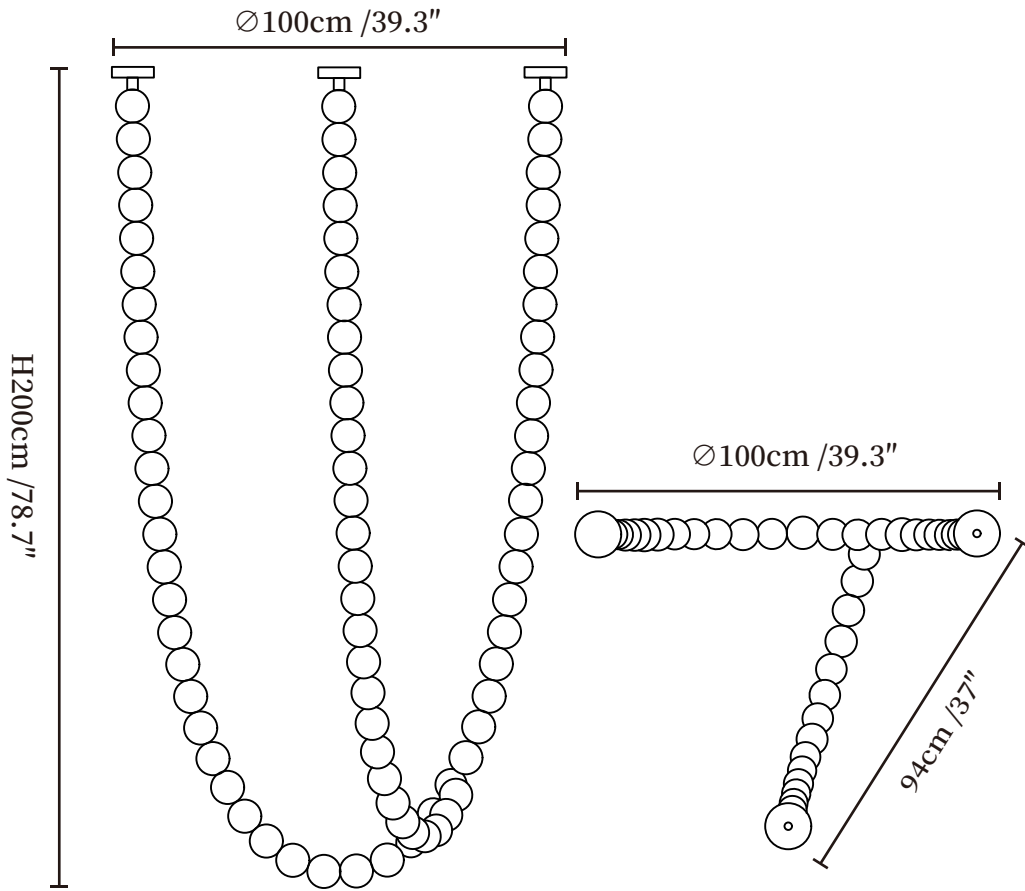

SPECIFICATION SHEET

SPECIFICATION DETAILS

*For custom options, consult factory for details

Fixture Dimensions	$\varnothing 39.3'' \times H 78.7''$
Light source	Integrated LED
Wattage	~ 5W
Voltage	AC 110-240V
Dimming	Not supported
CRI(Ra)	90+ CRI
Mounting	Hardwired.
LED Rated Life	30000 hours
Color Temperature	Warm Light (3000K), Neutral Light (4000K), Cool Light (6000K)
Control method	Compatible with common wall switches(not included)
Finishes	Gold.
Shadow Details	White.
Material	Metal, Aluminum, Acrylic.