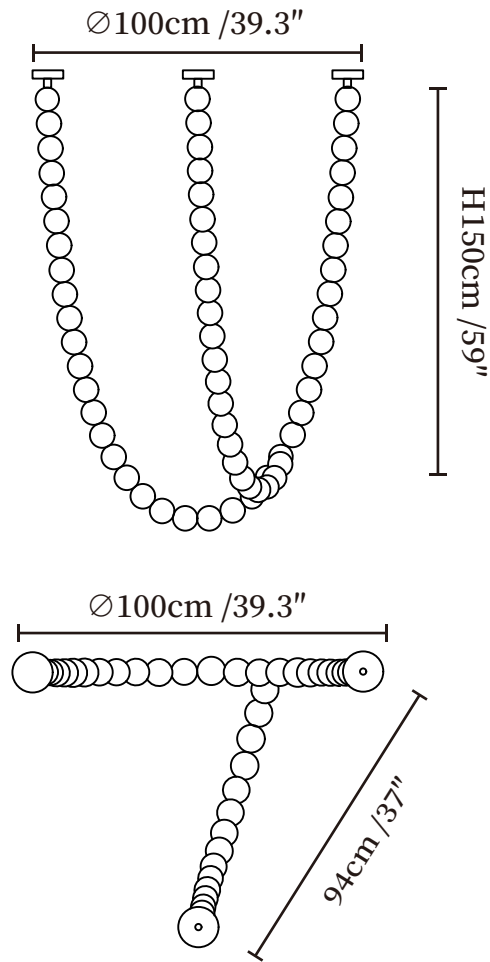

SPECIFICATION SHEET

SPECIFICATION DETAILS

*For custom options, consult factory for details

Fixture Dimensions	Ø39.3" x H 59"
Light source	Integrated LED
Wattage	~ 5W
Voltage	AC 110-240V
Dimming	Not supported
CRI(Ra)	90+ CRI
Mounting	Hardwired.
LED Rated Life	30000 hours
Color Temperature	Warm Light (3000K), Neutral Light (4000K), Cool Light (6000K)
Control method	Compatible with common wall switches(not included)
Finishes	Gold.
Shadow Details	White.
Material	Metal, Aluminum, Acrylic.