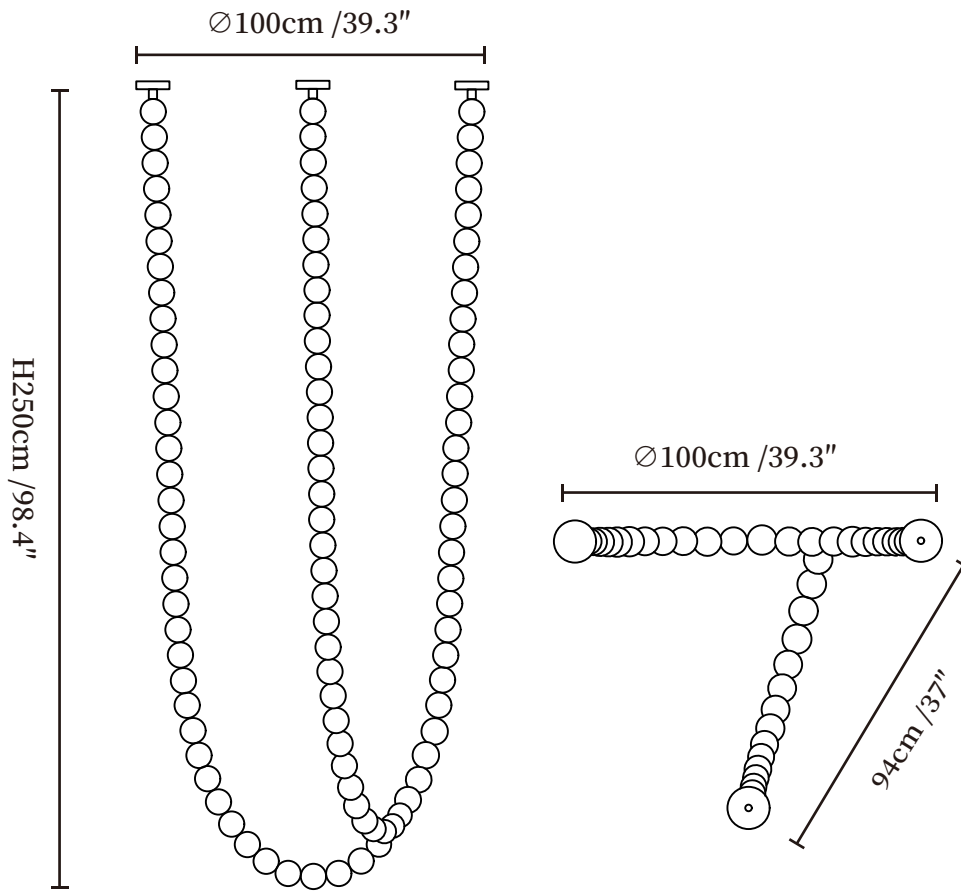

SPECIFICATION SHEET

SPECIFICATION DETAILS

*For custom options, consult factory for details

Fixture Dimensions	Ø39.3" x H 98.4"
Light source	Integrated LED
Wattage	~ 5W
Voltage	AC 110-240V
Dimming	Not supported
CRI(Ra)	90+ CRI
Mounting	Hardwired.
LED Rated Life	30000 hours
Color Temperature	Warm Light (3000K), Neutral Light (4000K), Cool Light (6000K)
Control method	Compatible with common wall switches(not included)
Finishes	Gold.
Shadow Details	White.
Material	Metal, Aluminum, Acrylic.