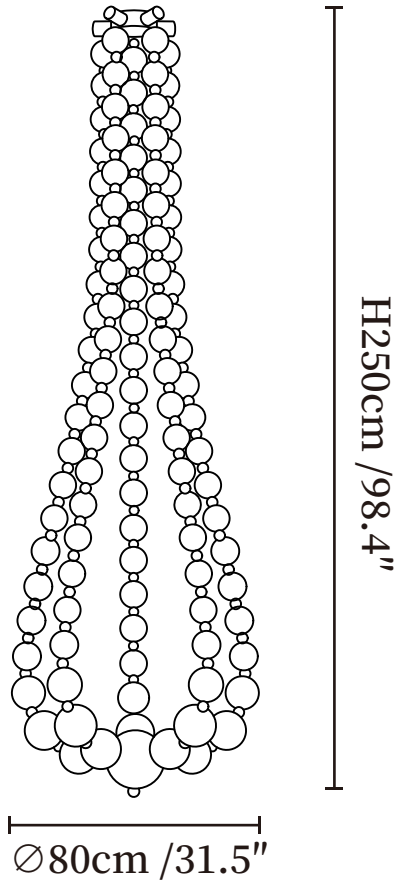

SPECIFICATION SHEET

SPECIFICATION DETAILS

*For custom options, consult factory for details

Fixture Dimensions	Ø31.5" x H 98.4"
Light source	Integrated LED
Wattage	~ 5W
Voltage	AC 110-240V
Dimming	Not supported
CRI(Ra)	90+ CRI
Mounting	Hardwired.
LED Rated Life	30000 hours
Color Temperature	Warm Light (3000K), Neutral Light (4000K), Cool Light (6000K)
Control method	Compatible with common wall switches (not included)
Finishes	Gold.
Shadow Details	White.
Material	Metal, Aluminum, Acrylic.