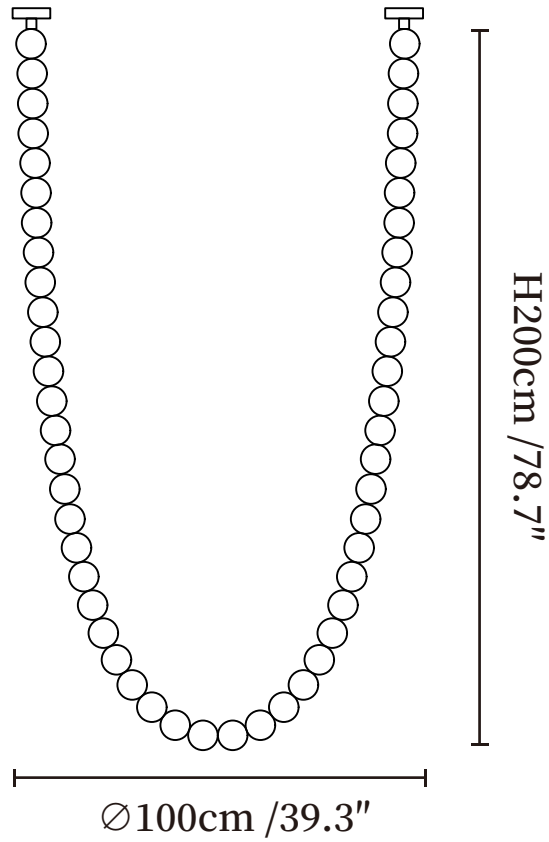

SPECIFICATION SHEET

SPECIFICATION DETAILS

*For custom options, consult factory for details

Fixture Dimensions	$\text{Ø}39.3'' \times \text{H} 78.7''$
Light source	Integrated LED
Wattage	~ 5W
Voltage	AC 110-240V
Dimming	Not supported
CRI(Ra)	90+ CRI
Mounting	Hardwired.
LED Rated Life	30000 hours
Color Temperature	Warm Light (3000K), Neutral Light (4000K), Cool Light (6000K)
Control method	Compatible with common wall switches (not included)
Finishes	Gold.
Shadow Details	White.
Material	Metal, Aluminum, Acrylic.