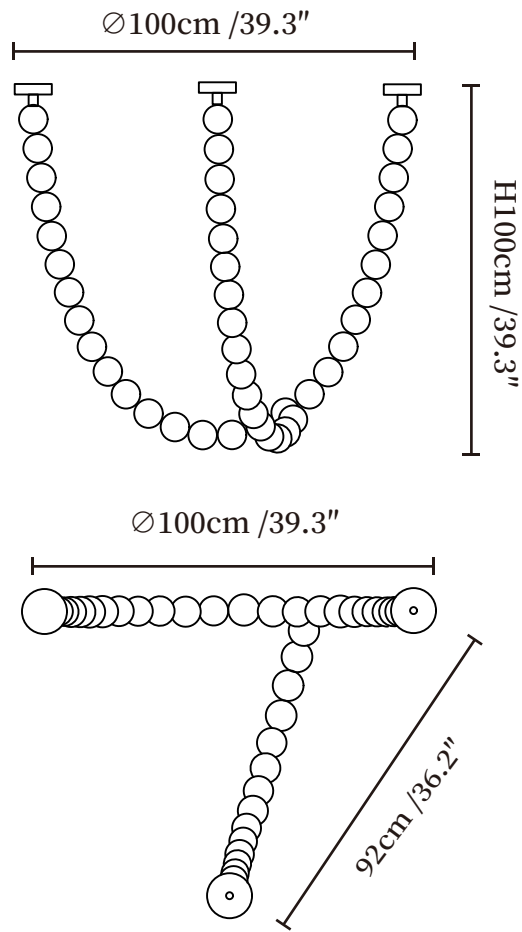

SPECIFICATION SHEET

SPECIFICATION DETAILS

*For custom options, consult factory for details

Fixture Dimensions	Ø35" x H 19.6"
Light source	Integrated LED
Wattage	~ 5W
Voltage	AC 110-240V
Dimming	Not supported
CRI(Ra)	90+ CRI
Mounting	Hardwired.
LED Rated Life	30000 hours
Color Temperature	Warm Light (3000K), Neutral Light (4000K), Cool Light (6000K)
Control method	Compatible with common wall switches(not included)
Finishes	Gold.
Shadow Details	White.
Material	Metal, Aluminum, Acrylic.

SPECIFICATION SHEET

SPECIFICATION DETAILS

*For custom options, consult factory for details

Fixture Dimensions	Ø39.3" x H 39.3"
Light source	Integrated LED
Wattage	~ 5W
Voltage	AC 110-240V
Dimming	Not supported
CRI(Ra)	90+ CRI
Mounting	Hardwired.
LED Rated Life	30000 hours
Color Temperature	Warm Light (3000K), Neutral Light (4000K), Cool Light (6000K)
Control method	Compatible with common wall switches(not included)
Finishes	Gold.
Shadow Details	White.
Material	Metal, Aluminum, Acrylic.

SPECIFICATION SHEET

SPECIFICATION DETAILS

*For custom options, consult factory for details

Fixture Dimensions	Ø39.3" x H 59"
Light source	Integrated LED
Wattage	~ 5W
Voltage	AC 110-240V
Dimming	Not supported
CRI(Ra)	90+ CRI
Mounting	Hardwired.
LED Rated Life	30000 hours
Color Temperature	Warm Light (3000K), Neutral Light (4000K), Cool Light (6000K)
Control method	Compatible with common wall switches(not included)
Finishes	Gold.
Shadow Details	White.
Material	Metal, Aluminum, Acrylic.