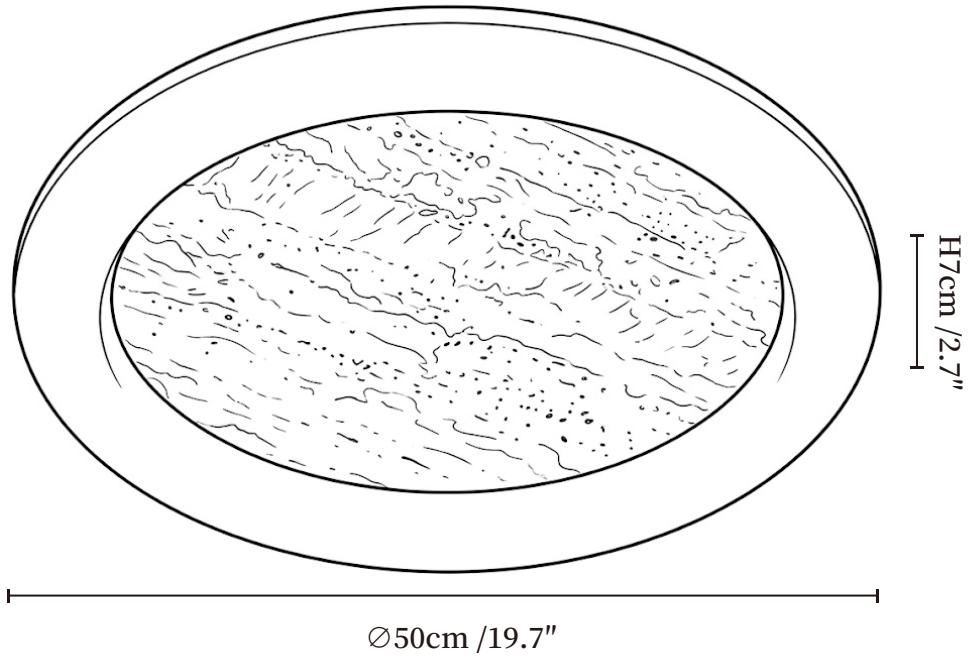

SPECIFICATION SHEET

SPECIFICATION DETAILS

*For custom options, consult factory for details

Fixture Dimensions	$\text{Ø} 12.9'' \times H 2.7'' \text{ Ø } 15.7'' \times H 2.7'' \text{ Ø } 19.7'' \times H 2.7''$
Light source	Integrated LED
Wattage	~15W
Voltage	AC 110-240V
Dimming	Not supported
CRI(Ra)	90+CRI
Mounting	Hardwired.
LED Rated Life	30000 hours
Color Temperature	Warm Light (3000K), Neutral Light (4000K), Cool Light (6000K)
Control method	Compatible with common wall switches (not included)
Finishes	Yellow Travertine.
Shade Details	White.
Material	Metal, Yellow Travertine, Plastic.