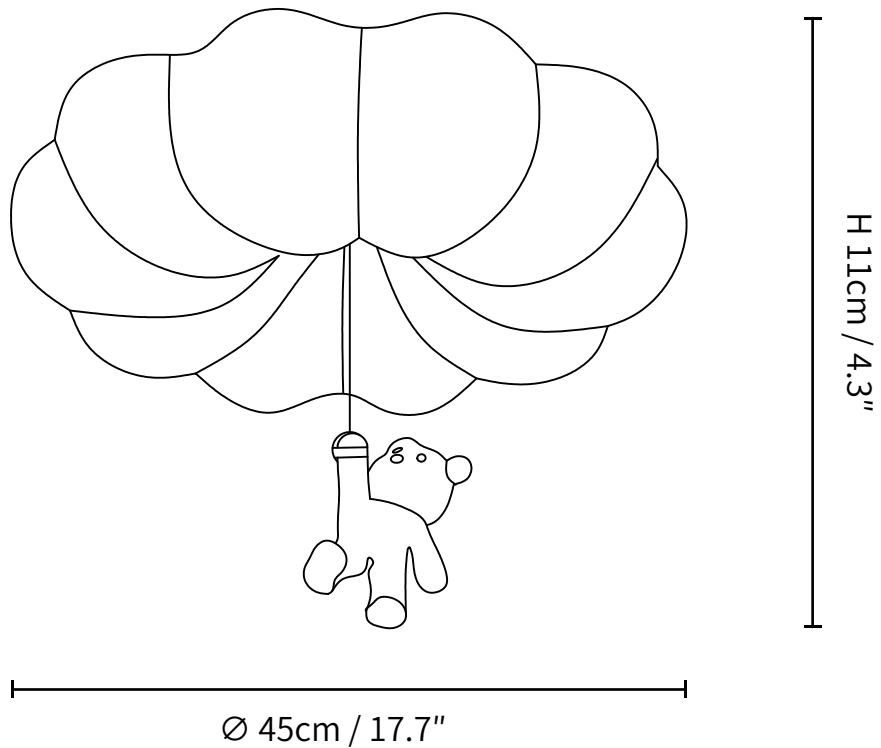

SPECIFICATION SHEET

SPECIFICATION DETAILS

*For custom options, consult factory for details

Fixture Dimensions	$\text{Ø } 17.7'' \times \text{H } 4.3''$
Light source	Integrated LED
Wattage	~36W
Voltage	AC 110-240V
Dimming	Not supported
CRI(Ra)	90+CRI
Mounting	Hardwired.
LED Rated Life	30000 hours
Color Temperature	Warm Light (3000K), Neutral Light (4000K), Cool Light (6000K)
Control method	Compatible with common wall switches(not included)
Finishes	White
Shade Details	White
Material	Metal, PE, Resin