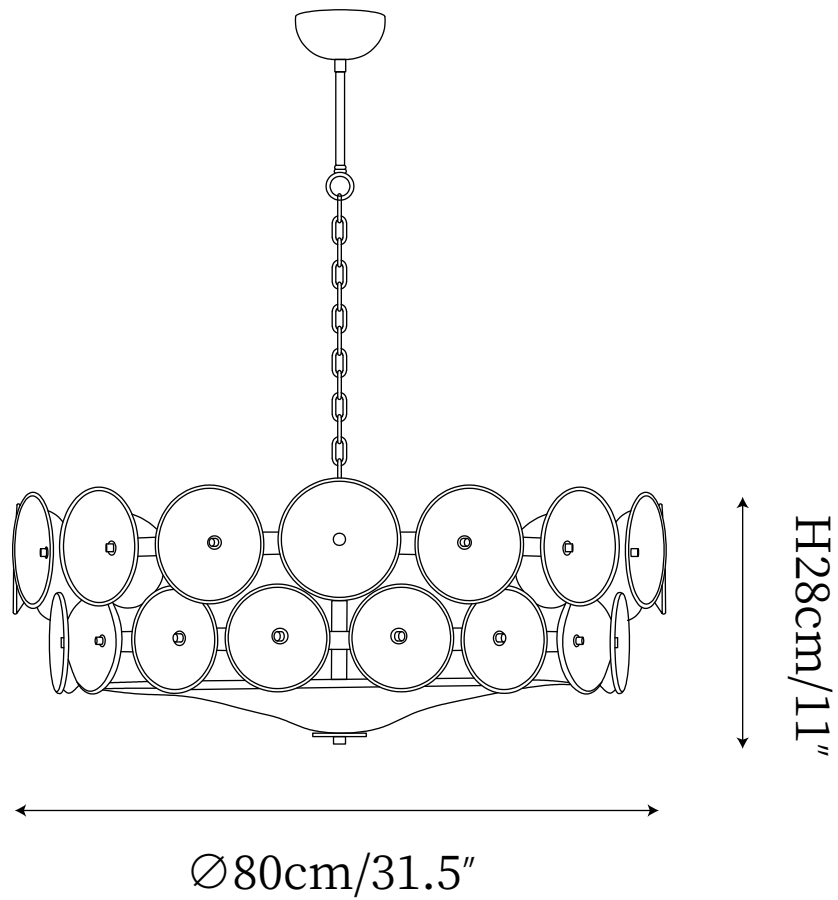

SPECIFICATION SHEET

SPECIFICATION DETAILS

*For custom options, consult factory for details

Fixture Dimensions	Ø 23.6" x H 11.0"
Light source	E14 (bulb not included)
Wattage	MAX 15W incandescent bulb or LED equivalent.
Voltage	AC 110-240V
Mounting	Hardwired.
Dimming	Compatible with dimmable bulbs (bulb not included)
Control method	Compatible with common wall switches (not included)
Finishes	Gold
Shade Details	Amber, Green, White Glass.
Material	Metal, Glass.
Hanging Length	Chain lengths range between 11.8", the length can be specified according to needs

SPECIFICATION SHEET

SPECIFICATION DETAILS

*For custom options, consult factory for details

Fixture Dimensions	Ø 31.5" x H 11.0"
Light source	E14 (bulb not included)
Wattage	MAX 15W incandescent bulb or LED equivalent.
Voltage	AC 110-240V
Mounting	Hardwired.
Dimming	Compatible with dimmable bulbs (bulb not included)
Control method	Compatible with common wall switches(not included)
Finishes	Gold
Shade Details	Amber, Green, White Glass.
Material	Metal, Glass.
Hanging Length	Chain lengths range between 11.8", the length can be specified according to needs

SPECIFICATION SHEET

SPECIFICATION DETAILS

*For custom options, consult factory for details

Fixture Dimensions	$\text{Ø } 39.4'' \times \text{H } 14.2''$
Light source	E14 (bulb not included)
Wattage	MAX 15W incandescent bulb or LED equivalent.
Voltage	AC 110-240V
Mounting	Hardwired.
Dimming	Compatible with dimmable bulbs (bulb not included)
Control method	Compatible with common wall switches (not included)
Finishes	Gold
Shade Details	Amber, Green, White Glass.
Material	Metal, Glass.
Hanging Length	Chain lengths range between 11.8", the length can be specified according to needs