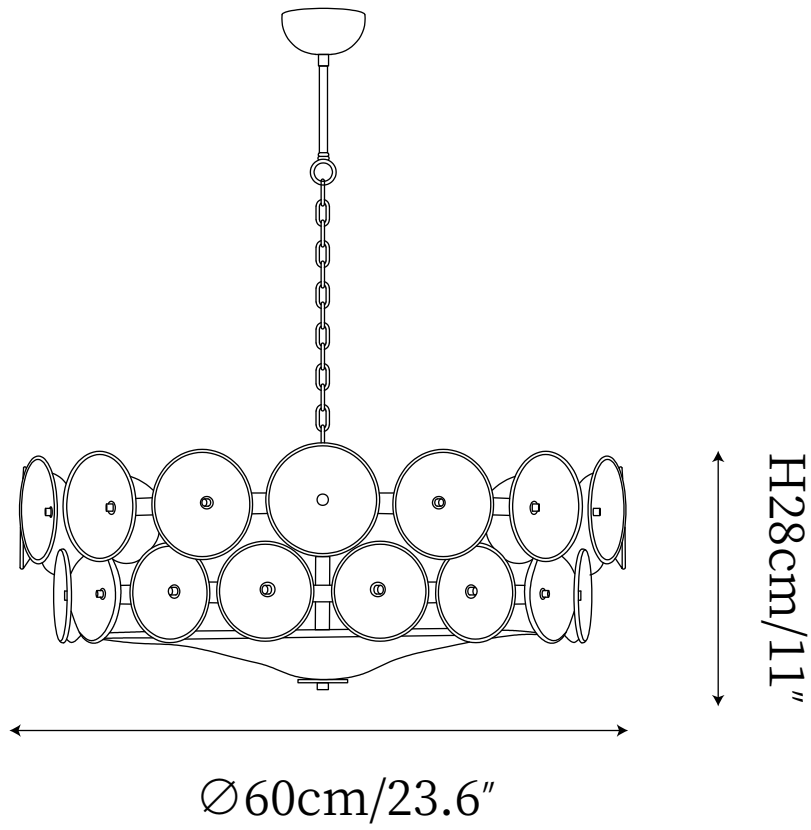

SPECIFICATION SHEET

SPECIFICATION DETAILS

*For custom options, consult factory for details

Fixture Dimensions	Ø 23.6" x H 11.0"
Light source	E14 (bulb not included)
Wattage	MAX 15W incandescent bulb or LED equivalent.
Voltage	AC 110-240V
Mounting	Hardwired.
Dimming	Compatible with dimmable bulbs (bulb not included)
Control method	Compatible with common wall switches (not included)
Finishes	Gold
Shade Details	Amber, Green, White Glass.
Material	Metal, Glass.
Hanging Length	Chain lengths range between 11.8", the length can be specified according to needs

SPECIFICATION SHEET

SPECIFICATION DETAILS

*For custom options, consult factory for details

Fixture Dimensions	Ø 31.5" x H 11.0"
Light source	E14 (bulb not included)
Wattage	MAX 15W incandescent bulb or LED equivalent.
Voltage	AC 110-240V
Mounting	Hardwired.
Dimming	Compatible with dimmable bulbs (bulb not included)
Control method	Compatible with common wall switches(not included)
Finishes	Gold
Shade Details	Amber, Green, White Glass.
Material	Metal, Glass.
Hanging Length	Chain lengths range between 11.8", the length can be specified according to needs

SPECIFICATION SHEET

SPECIFICATION DETAILS

*For custom options, consult factory for details

Fixture Dimensions	$\text{Ø } 39.4'' \times \text{H } 14.2''$
Light source	E14 (bulb not included)
Wattage	MAX 15W incandescent bulb or LED equivalent.
Voltage	AC 110-240V
Mounting	Hardwired.
Dimming	Compatible with dimmable bulbs (bulb not included)
Control method	Compatible with common wall switches (not included)
Finishes	Gold
Shade Details	Amber, Green, White Glass.
Material	Metal, Glass.
Hanging Length	Chain lengths range between 11.8", the length can be specified according to needs