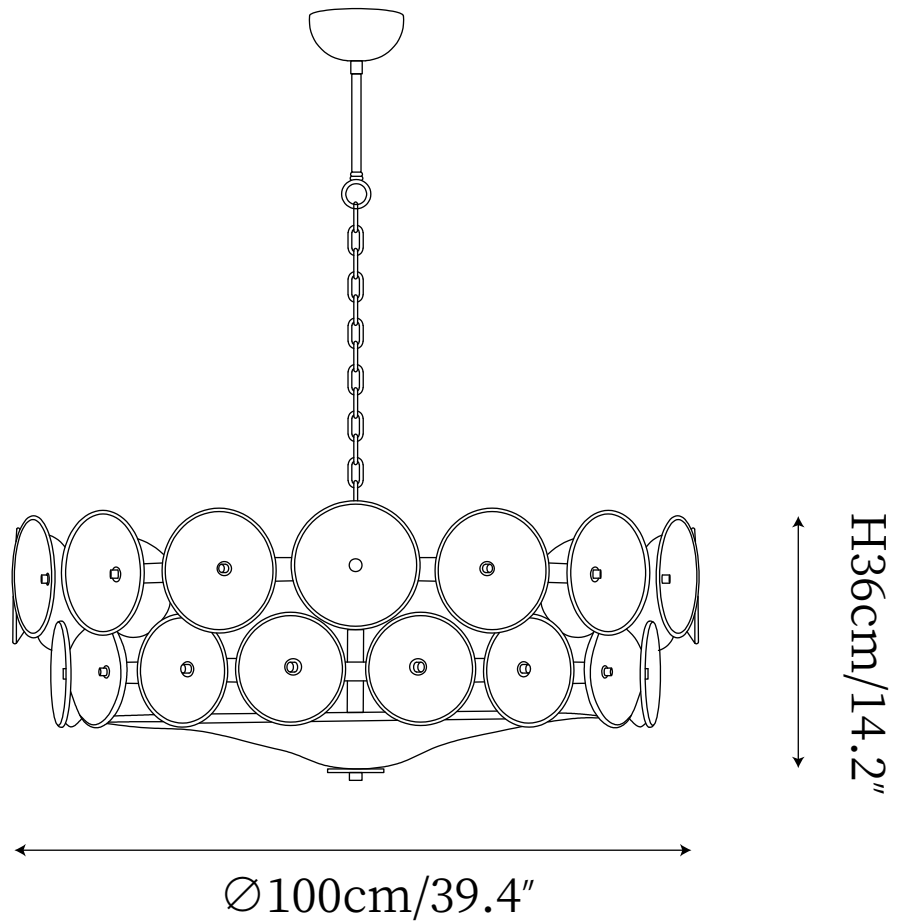

SPECIFICATION SHEET

SPECIFICATION DETAILS

*For custom options, consult factory for details

Fixture Dimensions	Ø 23.6" x H 11.0"
Light source	E14 (bulb not included)
Wattage	MAX 15W incandescent bulb or LED equivalent.
Voltage	AC 110-240V
Mounting	Hardwired.
Dimming	Compatible with dimmable bulbs (bulb not included)
Control method	Compatible with common wall switches (not included)
Finishes	Gold
Shade Details	Amber, Green, White Glass.
Material	Metal, Glass.
Hanging Length	Chain lengths range between 11.8", the length can be specified according to needs

SPECIFICATION SHEET

SPECIFICATION DETAILS

*For custom options, consult factory for details

Fixture Dimensions	Ø 31.5" x H 11.0"
Light source	E14 (bulb not included)
Wattage	MAX 15W incandescent bulb or LED equivalent.
Voltage	AC 110-240V
Mounting	Hardwired.
Dimming	Compatible with dimmable bulbs (bulb not included)
Control method	Compatible with common wall switches(not included)
Finishes	Gold
Shade Details	Amber, Green, White Glass.
Material	Metal, Glass.
Hanging Length	Chain lengths range between 11.8", the length can be specified according to needs

SPECIFICATION SHEET

SPECIFICATION DETAILS

*For custom options, consult factory for details

Fixture Dimensions	$\text{Ø } 39.4'' \times \text{H } 14.2''$
Light source	E14 (bulb not included)
Wattage	MAX 15W incandescent bulb or LED equivalent.
Voltage	AC 110-240V
Mounting	Hardwired.
Dimming	Compatible with dimmable bulbs (bulb not included)
Control method	Compatible with common wall switches (not included)
Finishes	Gold
Shade Details	Amber, Green, White Glass.
Material	Metal, Glass.
Hanging Length	Chain lengths range between 11.8", the length can be specified according to needs