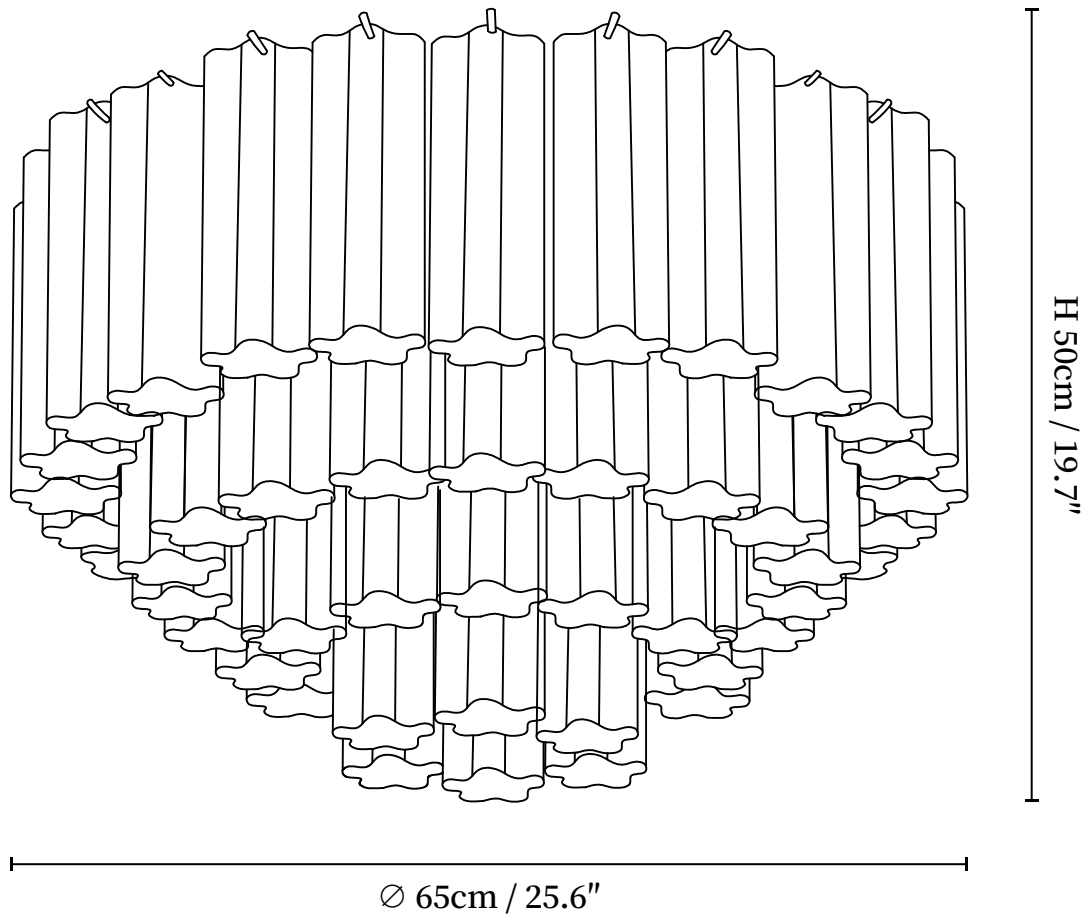

# SPECIFICATION SHEET

---

## SPECIFICATION DETAILS

\*For custom options, consult factory for details

<b>Fixture Dimensions</b>	D 25.6" x H 19.7"
<b>Light source</b>	E14 (bulb not included)
<b>Wattage</b>	MAX 15W incandescent bulb or LED equivalent.
<b>Voltage</b>	AC 110-240V
<b>Mounting</b>	Hardwired.
<b>Dimming</b>	Please purchase dimmable light bulbs separately.
<b>Control method</b>	Compatible with common wall switches (not included)
<b>Finishes</b>	Gold.
<b>Shade Details</b>	Pink, Clear.
<b>Material</b>	Metal, Glass.