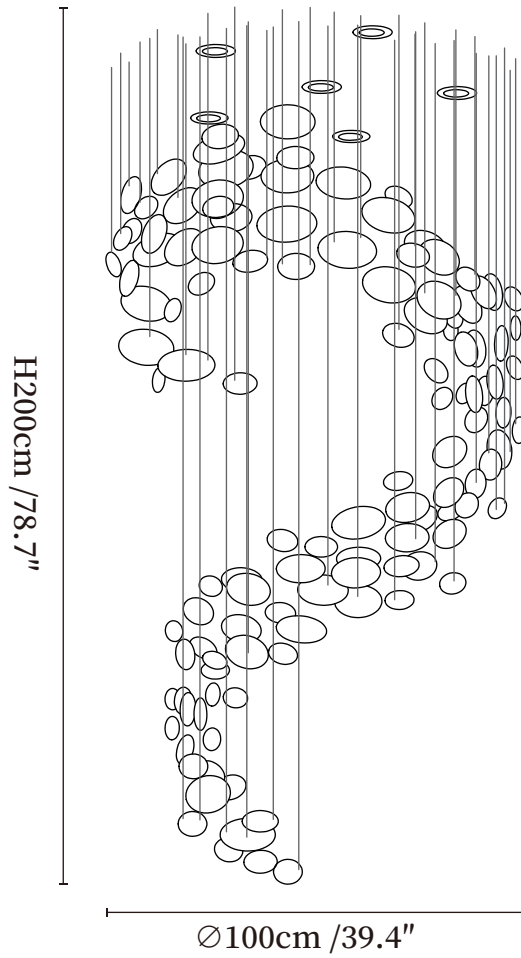

## SPECIFICATION DETAILS

\*For custom options, consult factory for details

<b>Fixture Dimensions</b>	L 141.7" x W 66.9" x H 133.9"
<b>Light source</b>	Integrated LED
<b>Wattage</b>	Total power ~5 watts
<b>Voltage</b>	AC 110-240V
<b>Dimming</b>	Not supported
<b>CRI(Ra)</b>	90+CRI
<b>Mounting</b>	Hardwired.
<b>LED Rated Life</b>	50000 hours
<b>Color Temperature</b>	Warm Light (3000K), Neutral Light (4000K), Cool Light (6000K)
<b>Control method</b>	Compatible with common wall switches(not included)
<b>Finishes</b>	Gold, White.
<b>Shade Details</b>	Gold, White.
<b>Material</b>	Metal, Glass.
<b>Wire Length</b>	The standard length of the cord is 59" (150 cm), the length is adjustable.

## SPECIFICATION DETAILS

\*For custom options, consult factory for details

<b>Fixture Dimensions</b>	Ø 39.4" x H 78.7"
<b>Light source</b>	Integrated LED
<b>Wattage</b>	Total power ~5 watts
<b>Voltage</b>	AC 110-240V
<b>Dimming</b>	Not supported
<b>CRI(Ra)</b>	90+CRI
<b>Mounting</b>	Hardwired.
<b>LED Rated Life</b>	50000 hours
<b>Color Temperature</b>	Warm Light (3000K), Neutral Light (4000K), Cool Light (6000K)
<b>Control method</b>	Compatible with common wall switches(not included)
<b>Finishes</b>	Gold, White.
<b>Shade Details</b>	Gold, White.
<b>Material</b>	Metal, Glass.
<b>Wire Length</b>	The standard length of the cord is 59" (150 cm), the length is adjustable.