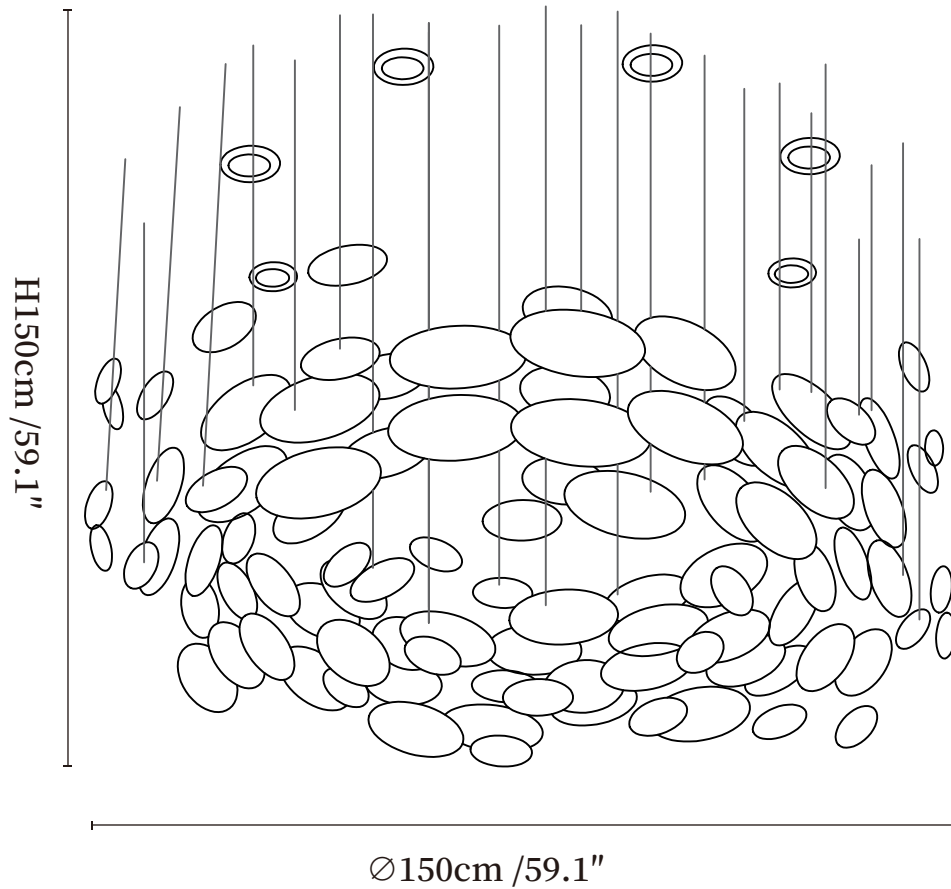

SPECIFICATION SHEET

SPECIFICATION DETAILS

*For custom options, consult factory for details

Fixture Dimensions	Ø 59.1" x H 59.1"9"
Light source	Integrated LED
Wattage	Total power ~5 watts
Voltage	AC 110-240V
Dimming	Not supported
CRI(Ra)	90+CRI
Mounting	Hardwired.
LED Rated Life	50000 hours
Color Temperature	Warm Light (3000K), Neutral Light (4000K), Cool Light (6000K)
Control method	Compatible with common wall switches(not included)
Finishes	Gold, White.
Shade Details	Gold, White.
Material	Metal, Glass.
Wire Length	The standard length of the cord is 59" (150 cm), the length is adjustable.