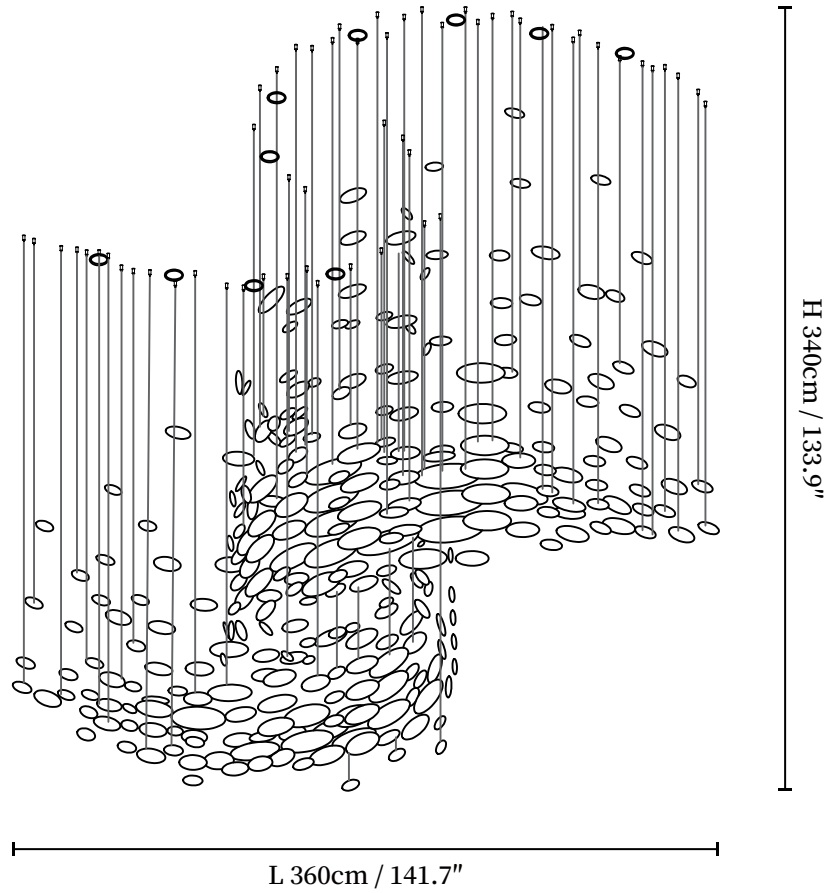

## SPECIFICATION DETAILS

\*For custom options, consult factory for details

<b>Fixture Dimensions</b>	L 141.7" x W 66.9" x H 133.9"
<b>Light source</b>	Integrated LED
<b>Wattage</b>	Total power ~5 watts
<b>Voltage</b>	AC 110-240V
<b>Dimming</b>	Not supported
<b>CRI(Ra)</b>	90+CRI
<b>Mounting</b>	Hardwired.
<b>LED Rated Life</b>	50000 hours
<b>Color Temperature</b>	Warm Light (3000K), Neutral Light (4000K), Cool Light (6000K)
<b>Control method</b>	Compatible with common wall switches(not included)
<b>Finishes</b>	Gold, White.
<b>Shade Details</b>	Gold, White.
<b>Material</b>	Metal, Glass.
<b>Wire Length</b>	The standard length of the cord is 59" (150 cm), the length is adjustable.

## SPECIFICATION DETAILS

\*For custom options, consult factory for details

<b>Fixture Dimensions</b>	Ø 39.4" x H 78.7"
<b>Light source</b>	Integrated LED
<b>Wattage</b>	Total power ~5 watts
<b>Voltage</b>	AC 110-240V
<b>Dimming</b>	Not supported
<b>CRI(Ra)</b>	90+CRI
<b>Mounting</b>	Hardwired.
<b>LED Rated Life</b>	50000 hours
<b>Color Temperature</b>	Warm Light (3000K), Neutral Light (4000K), Cool Light (6000K)
<b>Control method</b>	Compatible with common wall switches(not included)
<b>Finishes</b>	Gold, White.
<b>Shade Details</b>	Gold, White.
<b>Material</b>	Metal, Glass.
<b>Wire Length</b>	The standard length of the cord is 59" (150 cm), the length is adjustable.