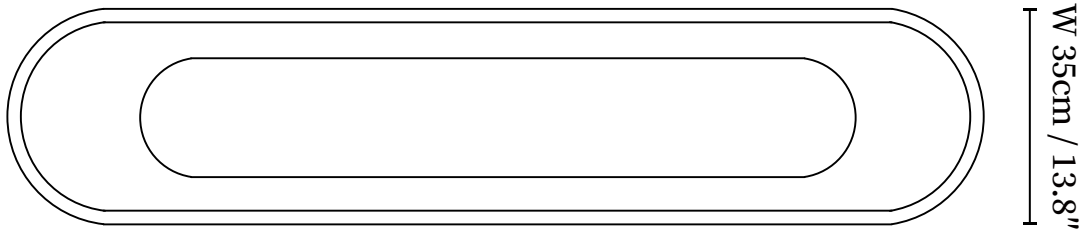

SPECIFICATION SHEET

SPECIFICATION DETAILS

*For custom options, consult factory for details

Fixture Dimensions	L 50" x W 13.8" x H 5.5" (Power: ~54W) L 61" x W 13.8" x H 5.5" (Power: ~67W)
Light source	Integrated LED
Wattage	~54w/~67w
Voltage	AC 110-240V
Dimming	Not supported
CRI(Ra)	90+CRI
Mounting	Hardwired.
LED Rated Life	30000 hours
Color Temperature	Warm Light (3000K), Neutral Light (4000K), Cool Light (6000K)
Control method	Compatible with common wall switches(not included)
Finishes	Wood Color, Walnut Color.
Shade Details	White.
Material	Metal, Wood, Acrylic.