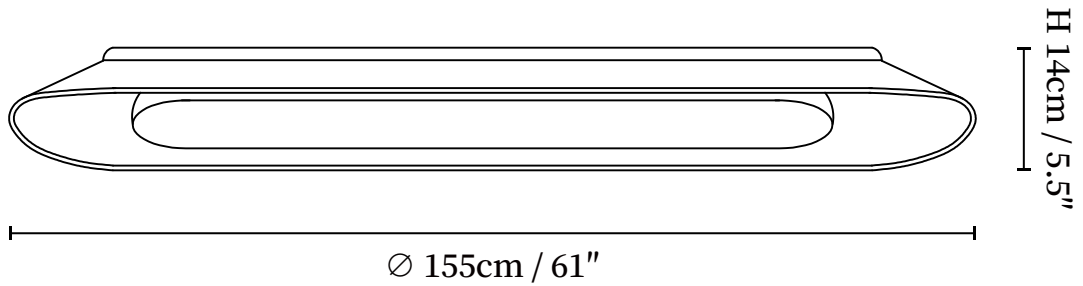

SPECIFICATION SHEET

SPECIFICATION DETAILS

*For custom options, consult factory for details

Fixture Dimensions	L 50" x W 13.8" x H 5.5" (Power: ~54W) L 61" x W 13.8" x H 5.5" (Power: ~67W)
Light source	Integrated LED
Wattage	~54w/~67w
Voltage	AC 110-240V
Dimming	Not supported
CRI(Ra)	90+CRI
Mounting	Hardwired.
LED Rated Life	30000 hours
Color Temperature	Warm Light (3000K), Neutral Light (4000K), Cool Light (6000K)
Control method	Compatible with common wall switches(not included)
Finishes	Wood Color, Walnut Color.
Shade Details	White.
Material	Metal, Wood, Acrylic.