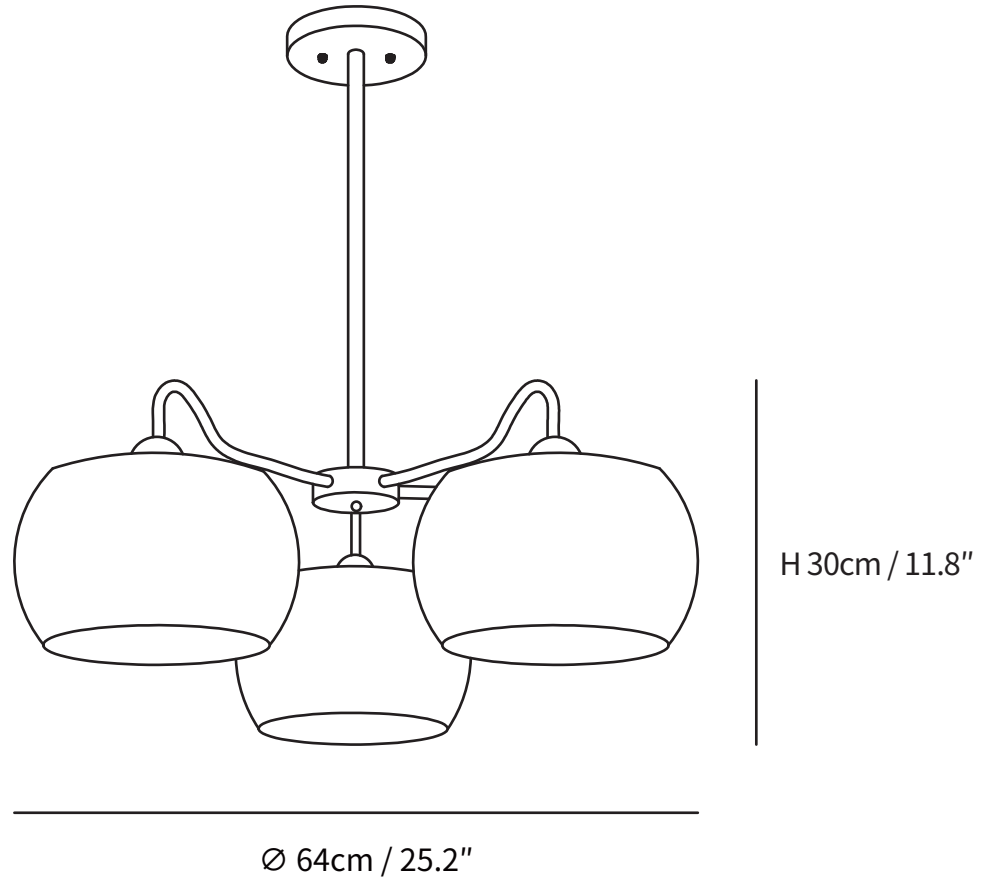

SPECIFICATION SHEET

SPECIFICATION DETAILS

*For custom options, consult factory for details

Fixture Dimensions	25.2" x H 11.8"
Light source	E26 or E27
Wattage	40W
Voltage	AC 110-240V
Color Temperature	Based on the purchase of light bulbs
CRI(Ra)	80CRI
Mounting	Ceiling
Driver Required	NO
Optional Color Temps	Buy bulbs as needed
LED Rated Life	Based on bulb life (we do not supply bulbs)
Dimming	Dimming is not supported
Finishes	Nickel
Shade Details	White
Material	Metal, Glass
Rod Length	19.7"
Rod Type	Nickel Suspension rod

SPECIFICATION SHEET

SPECIFICATION DETAILS

*For custom options, consult factory for details

Fixture Dimensions	35.4" x H 11.8"
Light source	E26 or E27
Wattage	40W
	AC 110-240V
Color Temperature	Based on the purchase of light bulbs
CRI(Ra)	80CRI
Mounting	Ceiling
Driver Required	NO
Optional Color Temps	Buy bulbs as needed
LED Rated Life	Based on bulb life (we do not supply bulbs)
Dimming	Dimming is not supported
Finishes	Nickel
Shade Details	White
Material	Metal, Glass
Rod Length	19.7"
Rod Type	Nickel Suspension rod