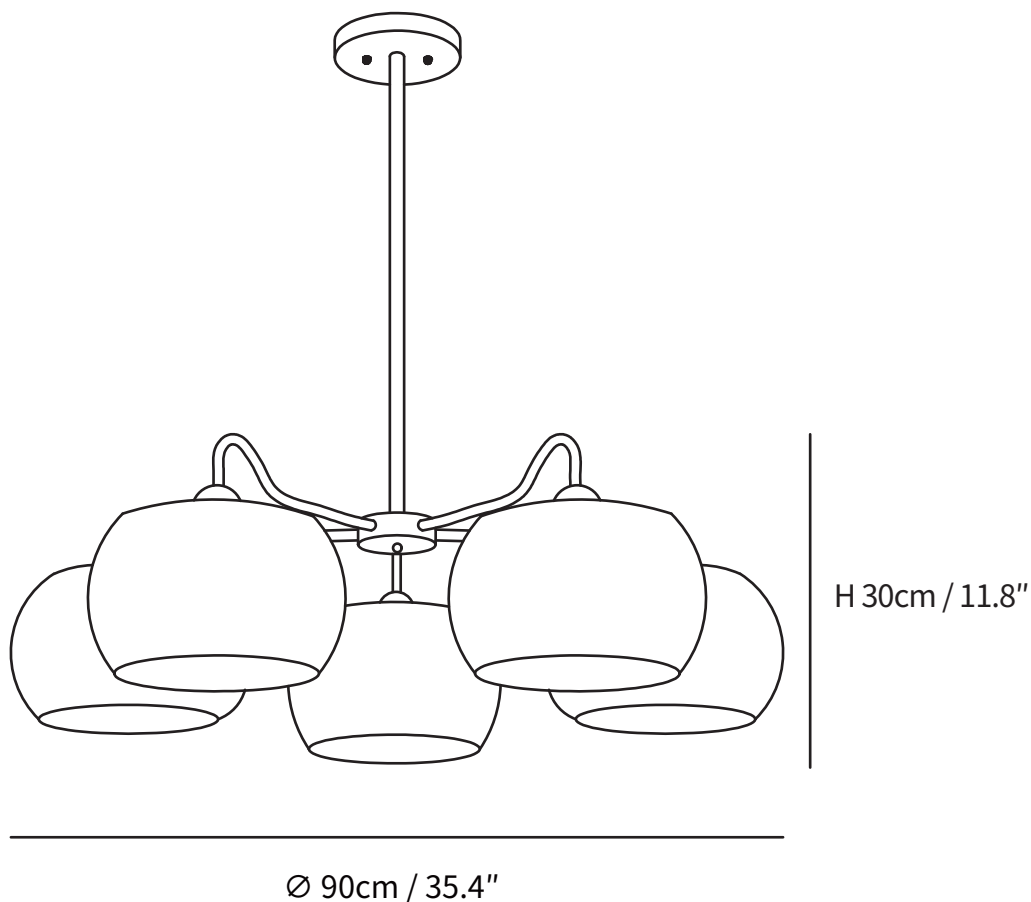

SPECIFICATION SHEET

SPECIFICATION DETAILS

*For custom options, consult factory for details

Fixture Dimensions	25.2" x H 11.8"
Light source	E26 or E27
Wattage	40W
Voltage	AC 110-240V
Color Temperature	Based on the purchase of light bulbs
CRI(Ra)	80CRI
Mounting	Ceiling
Driver Required	NO
Optional Color Temps	Buy bulbs as needed
LED Rated Life	Based on bulb life (we do not supply bulbs)
Dimming	Dimming is not supported
Finishes	Nickel
Shade Details	White
Material	Metal, Glass
Rod Length	19.7"
Rod Type	Nickel Suspension rod

SPECIFICATION SHEET

SPECIFICATION DETAILS

*For custom options, consult factory for details

Fixture Dimensions	35.4" x H 11.8"
Light source	E26 or E27
Wattage	40W
	AC 110-240V
Color Temperature	Based on the purchase of light bulbs
CRI(Ra)	80CRI
Mounting	Ceiling
Driver Required	NO
Optional Color Temps	Buy bulbs as needed
LED Rated Life	Based on bulb life (we do not supply bulbs)
Dimming	Dimming is not supported
Finishes	Nickel
Shade Details	White
Material	Metal, Glass
Rod Length	19.7"
Rod Type	Nickel Suspension rod