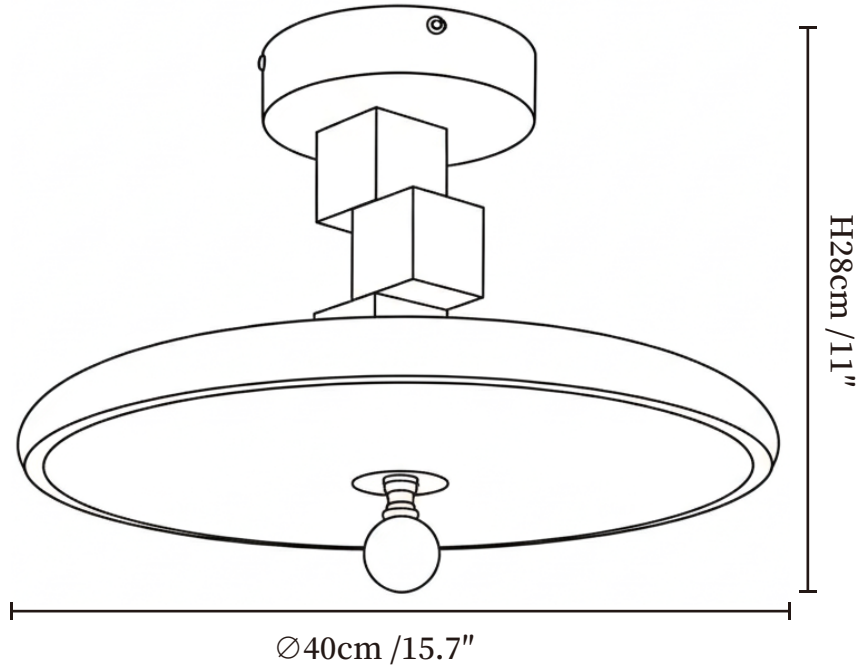

SPECIFICATION SHEET

SPECIFICATION DETAILS

*For custom options, consult factory for details

Fixture Dimensions	$\text{Ø} 15.7'' \times \text{H} 11''$
Light source	Integrated LED
Wattage	~15W
Voltage	AC 110-240V
Dimming	Not supported
CRI(Ra)	90+CRI
Mounting	Hardwired.
LED Rated Life	30000 hours
Color Temperature	Warm Light (3000K), Neutral Light (4000K), Cool Light (6000K)
Control method	Compatible with common wall switches (not included)
Finishes	Beige, Red, Yellow.
Shade Details	White.
Material	Metal, Acrylic.

SPECIFICATION SHEET

SPECIFICATION DETAILS

*For custom options, consult factory for details

Fixture Dimensions	Ø 19.7" x H 11"
Light source	Integrated LED
Wattage	~15W
Voltage	AC 110-240V
Dimming	Not supported
CRI(Ra)	90+CRI
Mounting	Hardwired.
LED Rated Life	30000 hours
Color Temperature	Warm Light (3000K), Neutral Light (4000K), Cool Light (6000K)
Control method	Compatible with common wall switches(not included)
Finishes	Beige, Red, Yellow.
Shade Details	White.
Material	Metal, Acrylic.