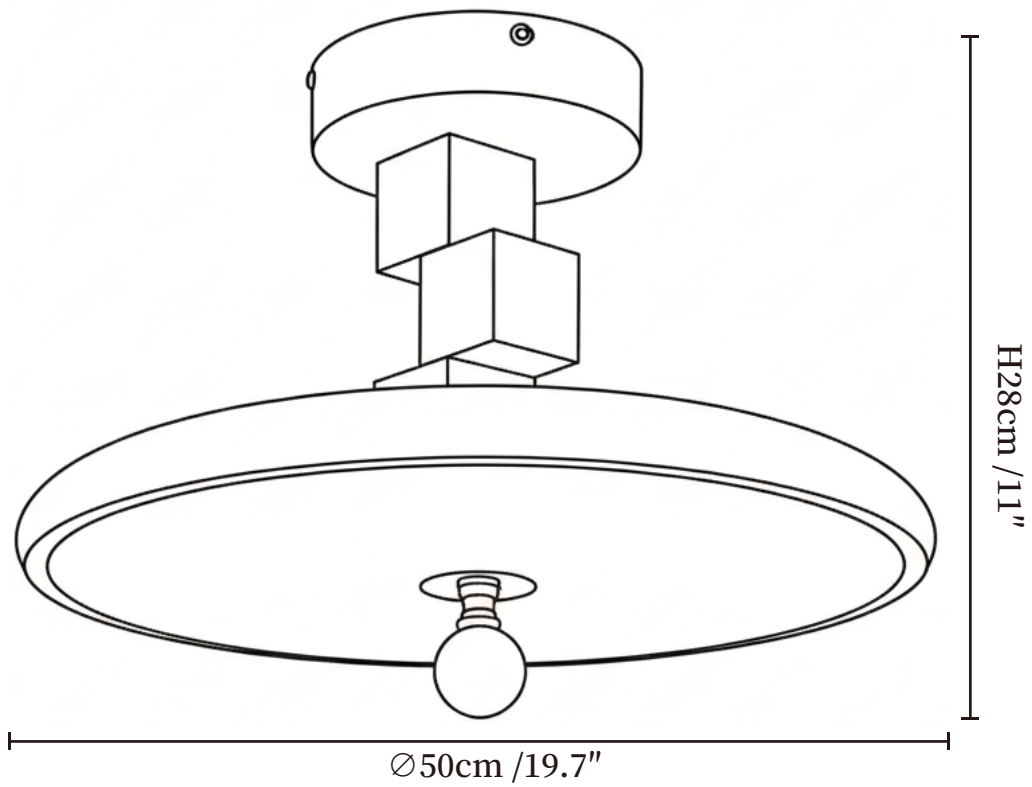

SPECIFICATION SHEET

SPECIFICATION DETAILS

*For custom options, consult factory for details

Fixture Dimensions	$\text{Ø} 15.7'' \times \text{H} 11''$
Light source	Integrated LED
Wattage	~15W
Voltage	AC 110-240V
Dimming	Not supported
CRI(Ra)	90+CRI
Mounting	Hardwired.
LED Rated Life	30000 hours
Color Temperature	Warm Light (3000K), Neutral Light (4000K), Cool Light (6000K)
Control method	Compatible with common wall switches (not included)
Finishes	Beige, Red, Yellow.
Shade Details	White.
Material	Metal, Acrylic.

SPECIFICATION SHEET

SPECIFICATION DETAILS

*For custom options, consult factory for details

Fixture Dimensions	Ø 19.7" x H 11"
Light source	Integrated LED
Wattage	~15W
Voltage	AC 110-240V
Dimming	Not supported
CRI(Ra)	90+CRI
Mounting	Hardwired.
LED Rated Life	30000 hours
Color Temperature	Warm Light (3000K), Neutral Light (4000K), Cool Light (6000K)
Control method	Compatible with common wall switches(not included)
Finishes	Beige, Red, Yellow.
Shade Details	White.
Material	Metal, Acrylic.