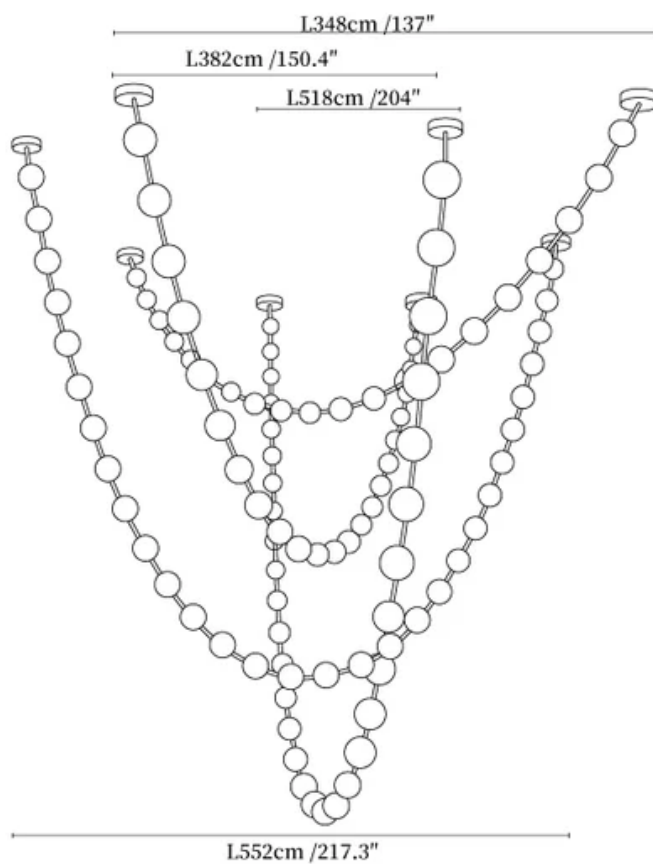

SPECIFICATION SHEET

SPECIFICATION DETAILS

*For custom options, consult factory for details

Fixture Dimensions	L 124" + L 150" + L 191"(3 Strips 68 Heads)
Light source	Integrated LED
Wattage	Total power ~24 watts
Voltage	AC 110-240V
Dimming	Not supported
CRI(Ra)	90+CRI
Mounting	Hardwired.
LED Rated Life	50000 hours
Color Temperature	Warm Light (3000K), Neutral Light (4000K), Cool Light (6000K)
Control method	Compatible with common wall switches(not included)
Finishes	Gold.
Shade Details	Clear, Green
Material	Aluminum, Acrylic.

SPECIFICATION SHEET

SPECIFICATION DETAILS

*For custom options, consult factory for details

Fixture Dimensions	L 124" + L 164" + L 197"(3 Strips 71 Heads)
Light source	Integrated LED
Wattage	Total power ~24 watts
Voltage	AC 110-240V
Dimming	Not supported
CRI(Ra)	90+CRI
Mounting	Hardwired.
LED Rated Life	50000 hours
Color Temperature	Warm Light (3000K), Neutral Light (4000K), Cool Light (6000K)
Control method	Compatible with common wall switches(not included)
Finishes	Gold.
Shade Details	Clear, Green
Material	Aluminum, Acrylic.

SPECIFICATION SHEET

SPECIFICATION DETAILS

*For custom options, consult factory for details

Fixture Dimensions	L 137" + L 150" + L 204" + L 217"(4 Strips 104 Heads)
Light source	Integrated LED
Wattage	Total power ~24 watts
Voltage	AC 110-240V
Dimming	Not supported
CRI(Ra)	90+CRI
Mounting	Hardwired.
LED Rated Life	50000 hours
Color Temperature	Warm Light (3000K), Neutral Light (4000K), Cool Light (6000K)
Control method	Compatible with common wall switches(not included)
Finishes	Gold.
Shade Details	Clear, Green
Material	Aluminum, Acrylic.