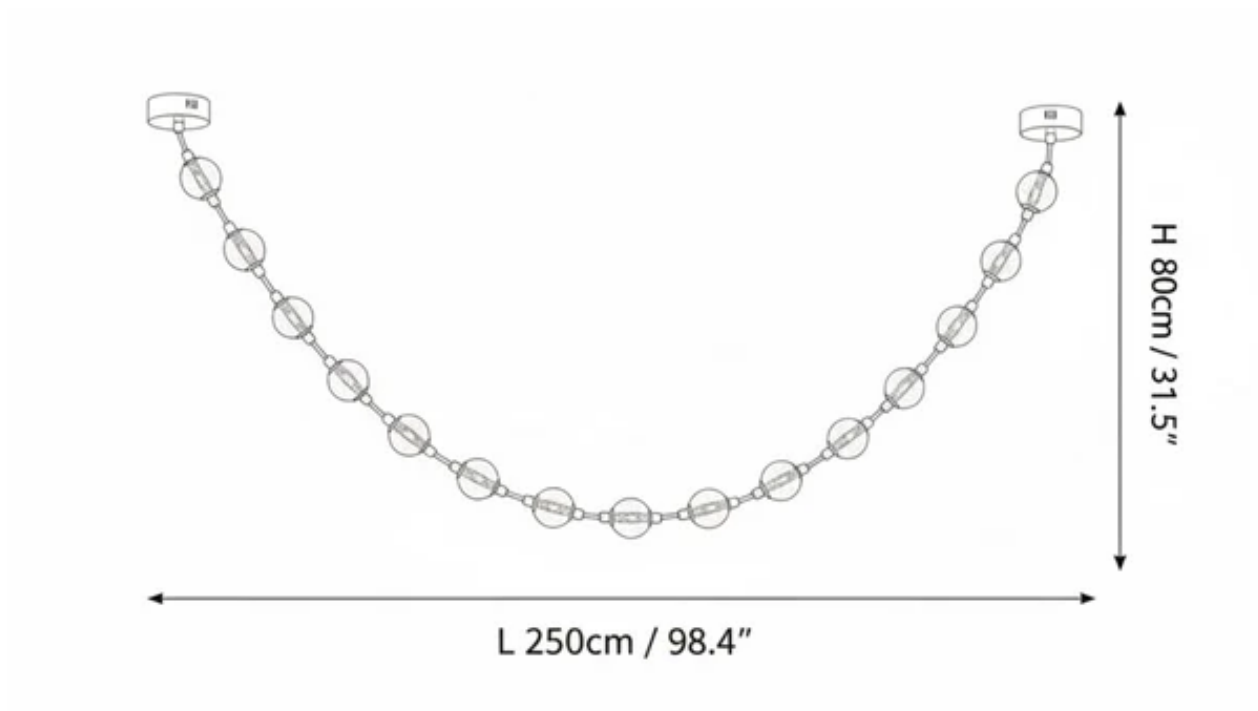

SPECIFICATION SHEET

SPECIFICATION DETAILS

*For custom options, consult factory for details

Fixture Dimensions	L 64.9" x H 23.6"(1 Strips 10 Heads)
Light source	Integrated LED
Wattage	Total power ~24 watts
Voltage	AC 110-240V
Dimming	Not supported
CRI(Ra)	90+CRI
Mounting	Hardwired.
LED Rated Life	50000 hours
Color Temperature	Warm Light (3000K), Neutral Light (4000K), Cool Light (6000K)
Control method	Compatible with common wall switches(not included)
Finishes	Gold.
Shade Details	Clear, Green
Material	Aluminum, Acrylic.

SPECIFICATION SHEET

SPECIFICATION DETAILS

*For custom options, consult factory for details

Fixture Dimensions	L 98.4" x H 31.5"(1 Strips 15 Heads)
Light source	Integrated LED
Wattage	Total power ~24 watts
Voltage	AC 110-240V
Dimming	Not supported
CRI(Ra)	90+CRI
Mounting	Hardwired.
LED Rated Life	50000 hours
Color Temperature	Warm Light (3000K), Neutral Light (4000K), Cool Light (6000K)
Control method	Compatible with common wall switches (not included)
Finishes	Gold.
Shade Details	Clear, Green
Material	Aluminum, Acrylic.

SPECIFICATION SHEET

SPECIFICATION DETAILS

*For custom options, consult factory for details

Fixture Dimensions	L 137" + L 109"(2 Strips 36 Heads)
Light source	Integrated LED
Wattage	Total power ~24 watts
Voltage	AC 110-240V
Dimming	Not supported
CRI(Ra)	90+CRI
Mounting	Hardwired.
LED Rated Life	50000 hours
Color Temperature	Warm Light (3000K), Neutral Light (4000K), Cool Light (6000K)
Control method	Compatible with common wall switches(not included)
Finishes	Gold.
Shade Details	Clear, Green
Material	Aluminum, Acrylic.