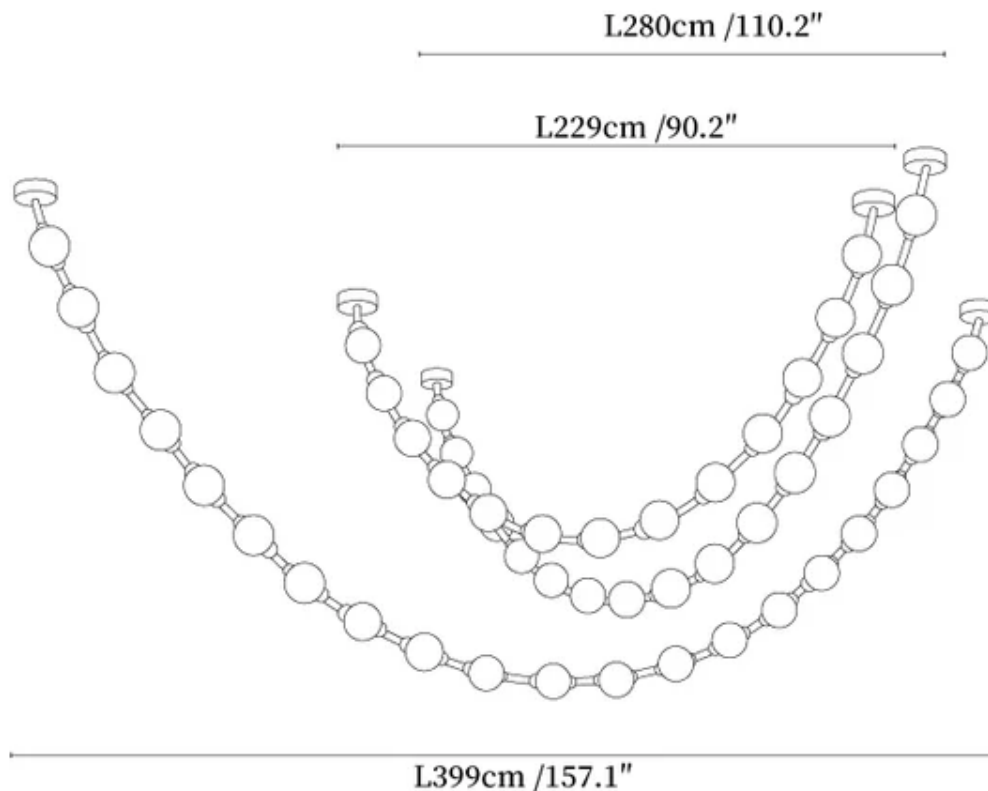

SPECIFICATION SHEET

SPECIFICATION DETAILS

*For custom options, consult factory for details

Fixture Dimensions	L 90" + L 110" + L 157"(3 Strips 50 Heads)
Light source	Integrated LED
Wattage	Total power ~24 watts
Voltage	AC 110-240V
Dimming	Not supported
CRI(Ra)	90+CRI
Mounting	Hardwired.
LED Rated Life	50000 hours
Color Temperature	Warm Light (3000K), Neutral Light (4000K), Cool Light (6000K)
Control method	Compatible with common wall switches (not included)
Finishes	Gold.
Shade Details	Clear, Green
Material	Aluminum, Acrylic.