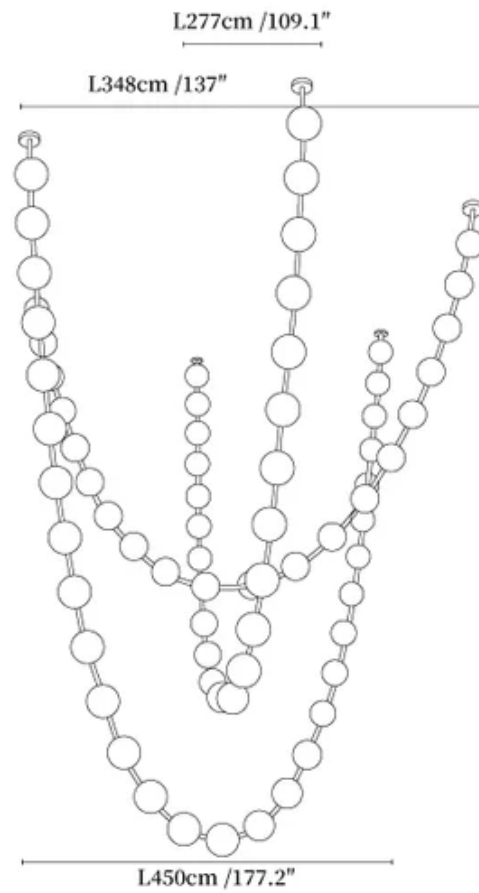

SPECIFICATION SHEET

SPECIFICATION DETAILS

*For custom options, consult factory for details

Fixture Dimensions	L 109" + L 137" + L 177"(3 Strips 62 Heads)
Light source	Integrated LED
Wattage	Total power ~24 watts
Voltage	AC 110-240V
Dimming	Not supported
CRI(Ra)	90+CRI
Mounting	Hardwired.
LED Rated Life	50000 hours
Color Temperature	Warm Light (3000K), Neutral Light (4000K), Cool Light (6000K)
Control method	Compatible with common wall switches (not included)
Finishes	Gold.
Shade Details	Clear, Green
Material	Aluminum, Acrylic.