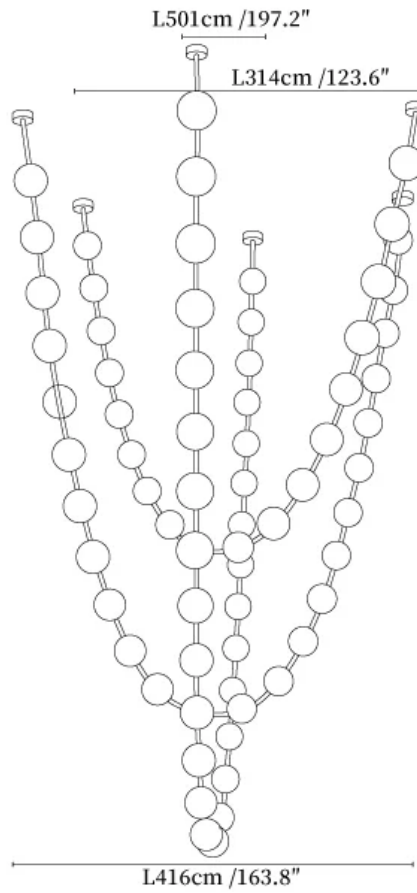

SPECIFICATION SHEET

SPECIFICATION DETAILS

*For custom options, consult factory for details

Fixture Dimensions	L 124" + L 164" + L 197"(3 Strips 71 Heads)
Light source	Integrated LED
Wattage	Total power ~24 watts
Voltage	AC 110-240V
Dimming	Not supported
CRI(Ra)	90+CRI
Mounting	Hardwired.
LED Rated Life	50000 hours
Color Temperature	Warm Light (3000K), Neutral Light (4000K), Cool Light (6000K)
Control method	Compatible with common wall switches(not included)
Finishes	Gold.
Shade Details	Clear, Green
Material	Aluminum, Acrylic.