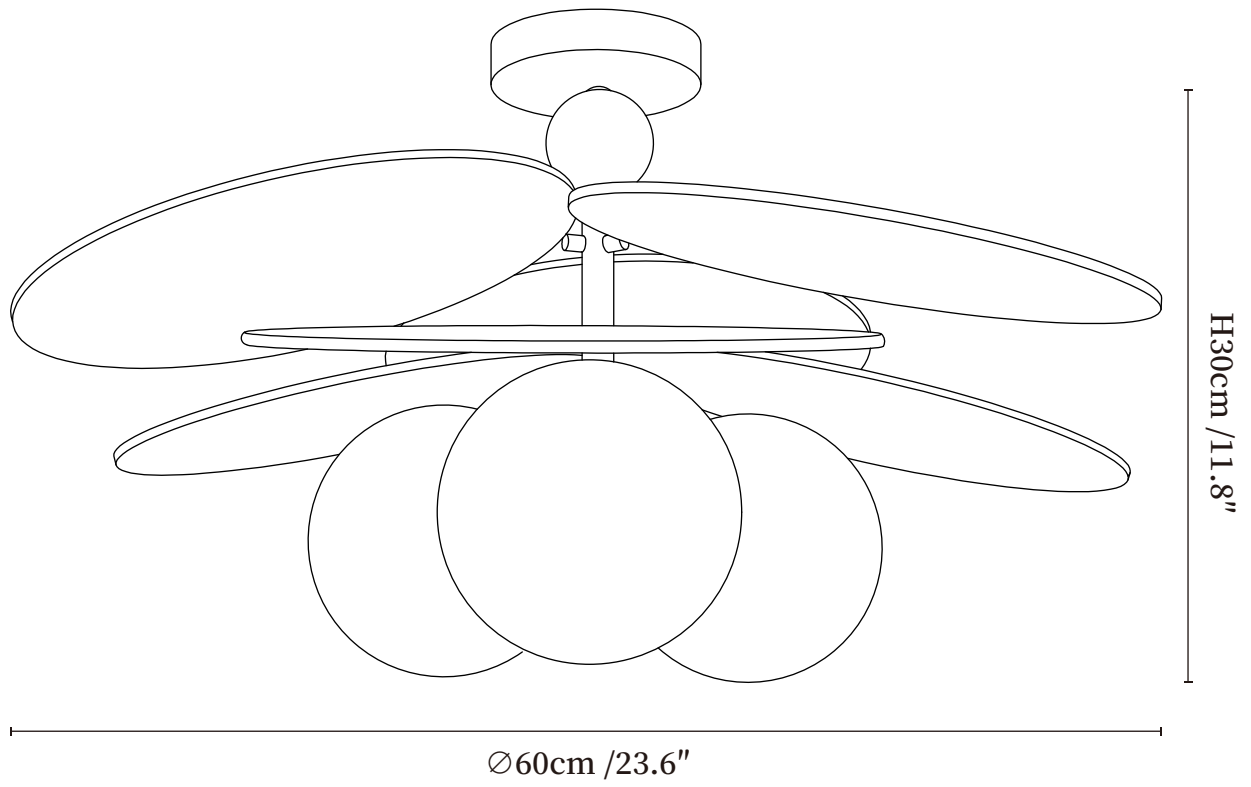

SPECIFICATION SHEET

SPECIFICATION DETAILS

*For custom options, consult factory for details

| | |
|---------------------------|---|
| Fixture Dimensions | Ø 19.7" x H 11.8" |
| Light source | E14 (bulb not included) |
| Wattage | MAX 15W incandescent bulb or LED equivalent. |
| Voltage | AC 110-240V |
| Mounting | Hardwired. |
| Dimming | Please purchase dimmable light bulbs separately. |
| Control method | Compatible with common wall switches (not included) |
| Finishes | Dark walnut. |
| Shade Details | White. |
| Material | Metal, Rattan, Glass, Wood. |

SPECIFICATION SHEET

SPECIFICATION DETAILS

*For custom options, consult factory for details

| | |
|---------------------------|--|
| Fixture Dimensions | $\text{Ø} 23.6'' \times \text{H} 11.8''$ |
| Light source | E14 (bulb not included) |
| Wattage | MAX 15W incandescent bulb or LED equivalent. |
| Voltage | AC 110-240V |
| Mounting | Hardwired. |
| Dimming | Please purchase dimmable light bulbs separately. |
| Control method | Compatible with common wall switches(not included) |
| Finishes | Dark walnut. |
| Shade Details | White. |
| Material | Metal, Rattan, Glass, Wood. |