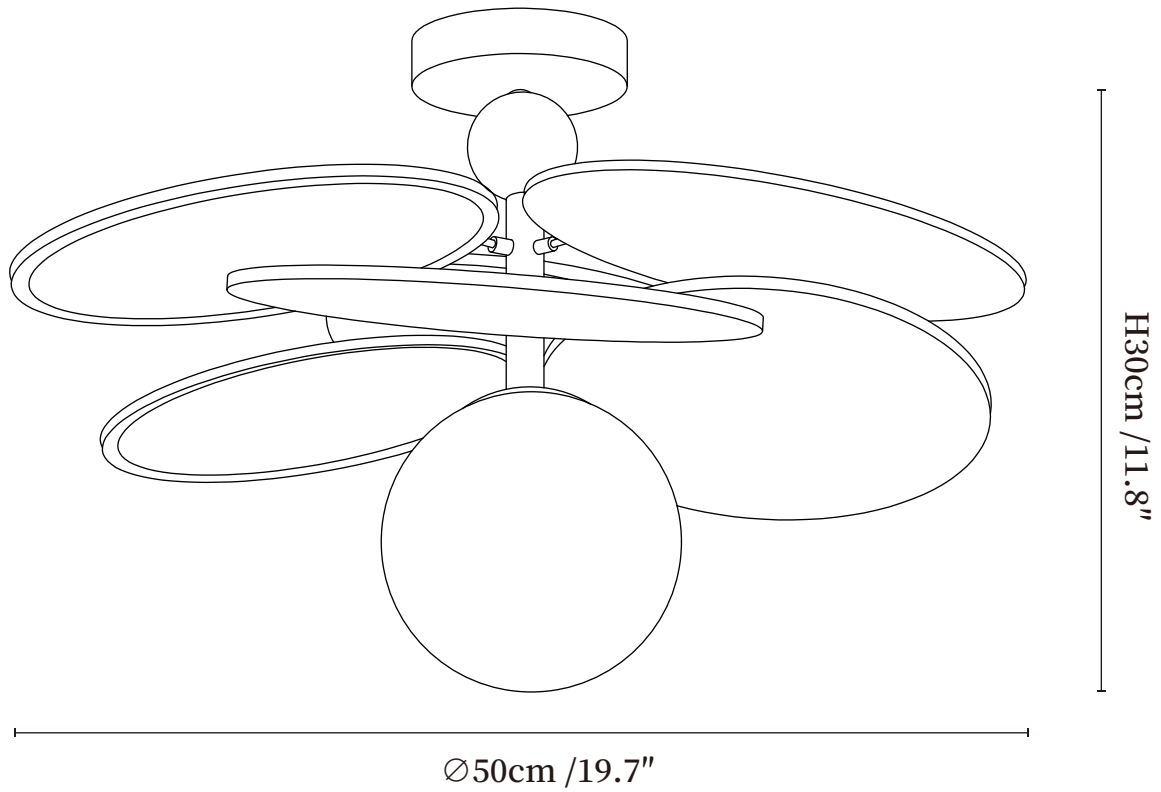

SPECIFICATION SHEET

SPECIFICATION DETAILS

*For custom options, consult factory for details

| | |
|---------------------------|---|
| Fixture Dimensions | Ø 19.7" x H 11.8" |
| Light source | E14 (bulb not included) |
| Wattage | MAX 15W incandescent bulb or LED equivalent. |
| Voltage | AC 110-240V |
| Mounting | Hardwired. |
| Dimming | Please purchase dimmable light bulbs separately. |
| Control method | Compatible with common wall switches (not included) |
| Finishes | Dark walnut. |
| Shade Details | White. |
| Material | Metal, Rattan, Glass, Wood. |

SPECIFICATION SHEET

SPECIFICATION DETAILS

*For custom options, consult factory for details

| | |
|---------------------------|--|
| Fixture Dimensions | $\text{Ø} 23.6'' \times \text{H} 11.8''$ |
| Light source | E14 (bulb not included) |
| Wattage | MAX 15W incandescent bulb or LED equivalent. |
| Voltage | AC 110-240V |
| Mounting | Hardwired. |
| Dimming | Please purchase dimmable light bulbs separately. |
| Control method | Compatible with common wall switches(not included) |
| Finishes | Dark walnut. |
| Shade Details | White. |
| Material | Metal, Rattan, Glass, Wood. |