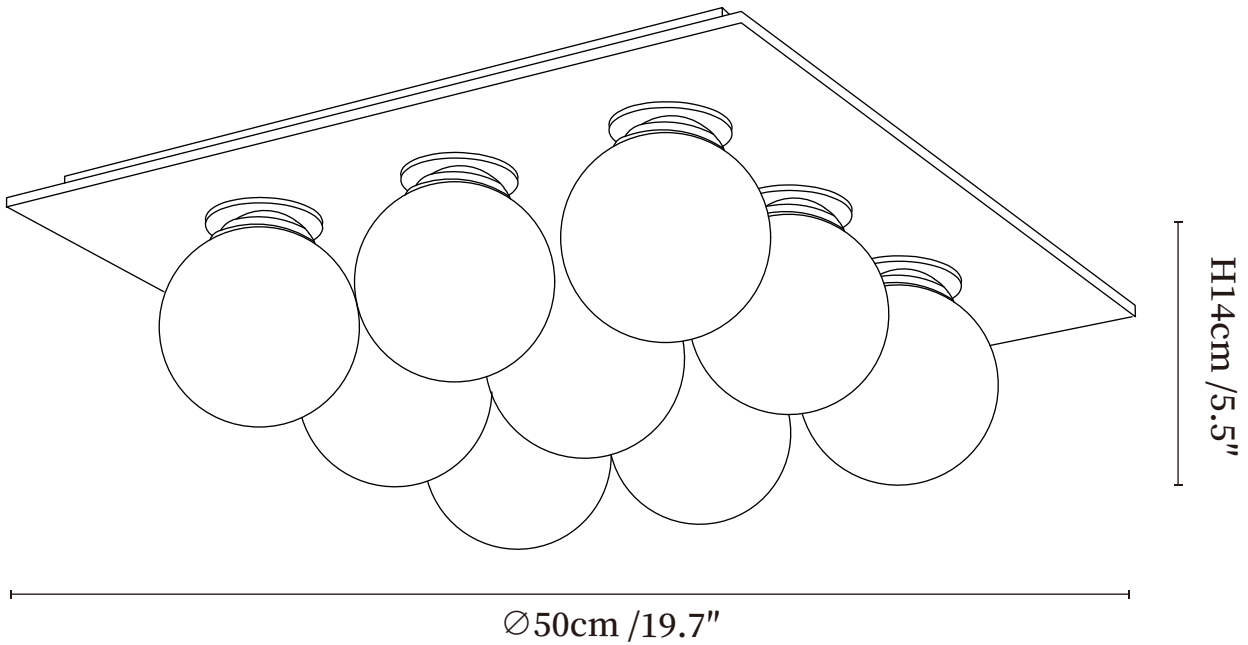

## SPECIFICATION DETAILS

\*For custom options, consult factory for details

<b>Fixture Dimensions</b>	$\text{Ø} 19.7'' \times \text{H} 5.5''$
<b>Light source</b>	E26 or E27 (bulb not included)
<b>Wattage</b>	MAX 40W incandescent bulb or LED equivalent.
<b>Voltage</b>	AC 110-240V
<b>Mounting</b>	Hardwired.
<b>Dimming</b>	Please purchase dimmable light bulbs separately.
<b>Control method</b>	Compatible with common wall switches (not included)
<b>Finishes</b>	Chrome.
<b>Shade Details</b>	White.
<b>Material</b>	Metal, Glass.