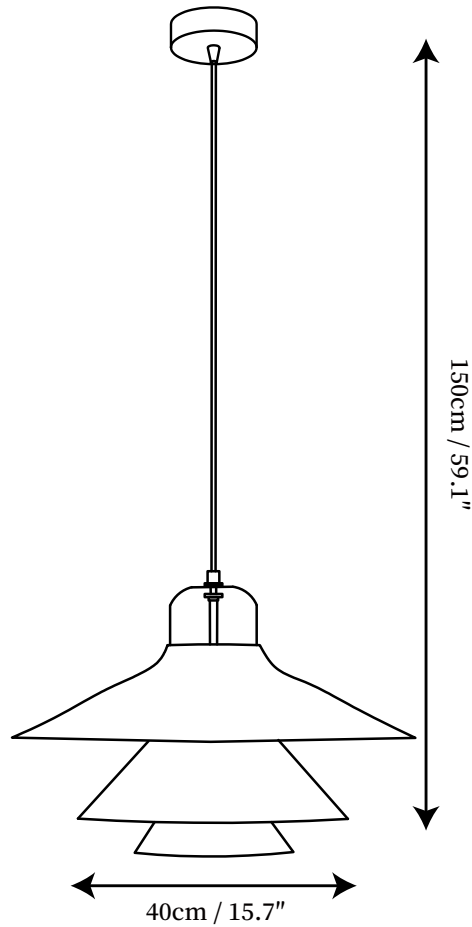

SPECIFICATION SHEET

SPECIFICATION DETAILS

*For custom options, consult factory for details

Fixture Dimensions	D 11.8" x H 59.1"
Light source	E26 or E27 (bulb not included)
Wattage	MAX 40W incandescent bulb or LED equivalent.
Voltage	AC 110-240V
Mounting	Hardwired.
Dimming	Compatible with dimmable bulbs (bulb not included)
Control method	Compatible with common wall switches (not included)
Finishes	White, Red, Green
Shade Details	White
Material	Aluminum, Glass
Wire Length	The standard length of the cord is 59" (150 cm), the length is adjustable.

SPECIFICATION SHEET

SPECIFICATION DETAILS

*For custom options, consult factory for details

Fixture Dimensions	D 15.7" x H 59.1"
Light source	E26 or E27 (bulb not included)
Wattage	MAX 40W incandescent bulb or LED equivalent.
Voltage	AC 110-240V
Mounting	Hardwired.
Dimming	Compatible with dimmable bulbs (bulb not included)
Control method	Compatible with common wall switches(not included)
Finishes	White, Red, Green
Shade Details	White
Material	Aluminum, Glass
Wire Length	The standard length of the cord is 59" (150 cm), the length is adjustable.