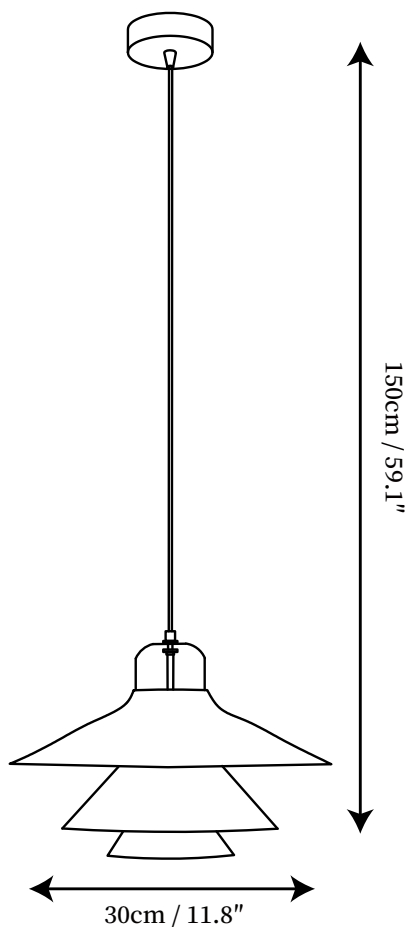

SPECIFICATION SHEET

SPECIFICATION DETAILS

*For custom options, consult factory for details

Fixture Dimensions	D 11.8" x H 59.1"
Light source	E26 or E27 (bulb not included)
Wattage	MAX 40W incandescent bulb or LED equivalent.
Voltage	AC 110-240V
Mounting	Hardwired.
Dimming	Compatible with dimmable bulbs (bulb not included)
Control method	Compatible with common wall switches (not included)
Finishes	White, Red, Green
Shade Details	White
Material	Aluminum, Glass
Wire Length	The standard length of the cord is 59" (150 cm), the length is adjustable.

SPECIFICATION SHEET

SPECIFICATION DETAILS

*For custom options, consult factory for details

Fixture Dimensions	D 15.7" x H 59.1"
Light source	E26 or E27 (bulb not included)
Wattage	MAX 40W incandescent bulb or LED equivalent.
Voltage	AC 110-240V
Mounting	Hardwired.
Dimming	Compatible with dimmable bulbs (bulb not included)
Control method	Compatible with common wall switches(not included)
Finishes	White, Red, Green
Shade Details	White
Material	Aluminum, Glass
Wire Length	The standard length of the cord is 59" (150 cm), the length is adjustable.