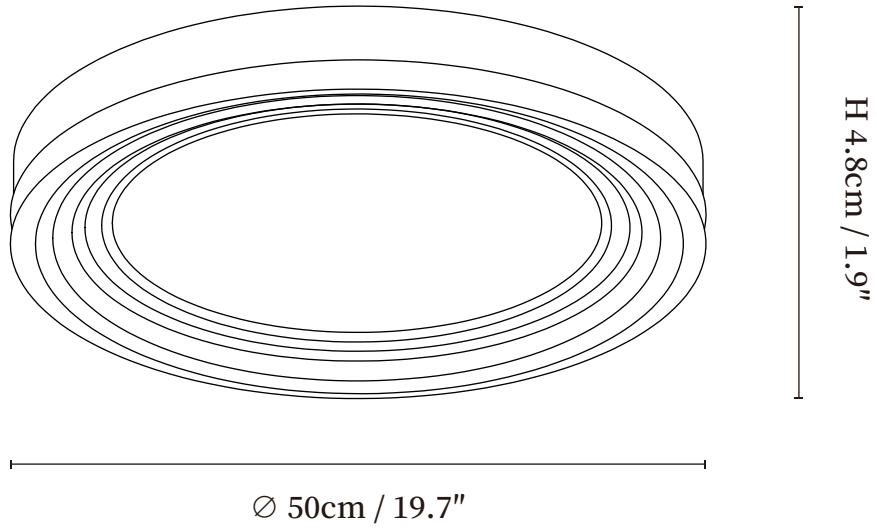

SPECIFICATION SHEET

SPECIFICATION DETAILS

*For custom options, consult factory for details

Fixture Dimensions	$\varnothing 15.7'' \times H 1.9'' \varnothing 19.7'' \times H 1.9''$
Light source	Integrated LED
Wattage	~40W
Voltage	AC 110-240V
Dimming	Not supported
CRI(Ra)	90+CRI
Mounting	Hardwired.
LED Rated Life	30000 hours
Color Temperature	Warm Light (3000K), Neutral Light (4000K), Cool Light (6000K)
Control method	Compatible with common wall switches (not included)
Finishes	Black.
Shade Details	Clear, White.
Material	Metal, Acrylic.

SPECIFICATION SHEET

SPECIFICATION DETAILS

*For custom options, consult factory for details

Fixture Dimensions	\varnothing 15.7" x H 1.9" \varnothing 19.7" x H 1.9"
Light source	Integrated LED
Wattage	~40W
Voltage	AC 110-240V
Dimming	Not supported
CRI(Ra)	90+CRI
Mounting	Hardwired.
LED Rated Life	30000 hours
Color Temperature	Warm Light (3000K), Neutral Light (4000K), Cool Light (6000K)
Control method	Compatible with common wall switches(not included)
Finishes	Black.
Shade Details	Clear, White.
Material	Metal, Acrylic.