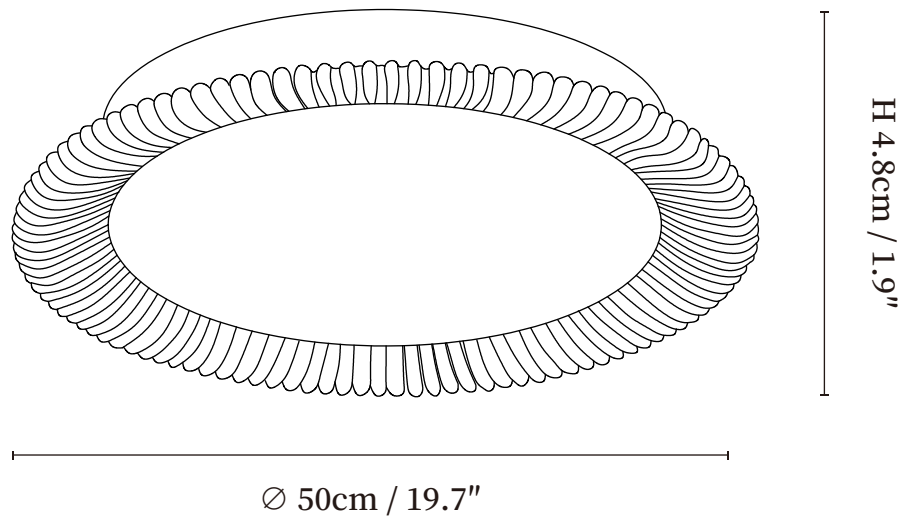

SPECIFICATION SHEET

SPECIFICATION DETAILS

*For custom options, consult factory for details

Fixture Dimensions	$\varnothing 15.7'' \times H 1.9'' \varnothing 19.7'' \times H 1.9''$
Light source	Integrated LED
Wattage	~40W
Voltage	AC 110-240V
Dimming	Not supported
CRI(Ra)	90+CRI
Mounting	Hardwired.
LED Rated Life	30000 hours
Color Temperature	Warm Light (3000K), Neutral Light (4000K), Cool Light (6000K)
Control method	Compatible with common wall switches (not included)
Finishes	Black.
Shade Details	Clear, White.
Material	Metal, Acrylic.

SPECIFICATION SHEET

SPECIFICATION DETAILS

*For custom options, consult factory for details

Fixture Dimensions	\varnothing 15.7" x H 1.9" \varnothing 19.7" x H 1.9"
Light source	Integrated LED
Wattage	~40W
Voltage	AC 110-240V
Dimming	Not supported
CRI(Ra)	90+CRI
Mounting	Hardwired.
LED Rated Life	30000 hours
Color Temperature	Warm Light (3000K), Neutral Light (4000K), Cool Light (6000K)
Control method	Compatible with common wall switches(not included)
Finishes	Black.
Shade Details	Clear, White.
Material	Metal, Acrylic.