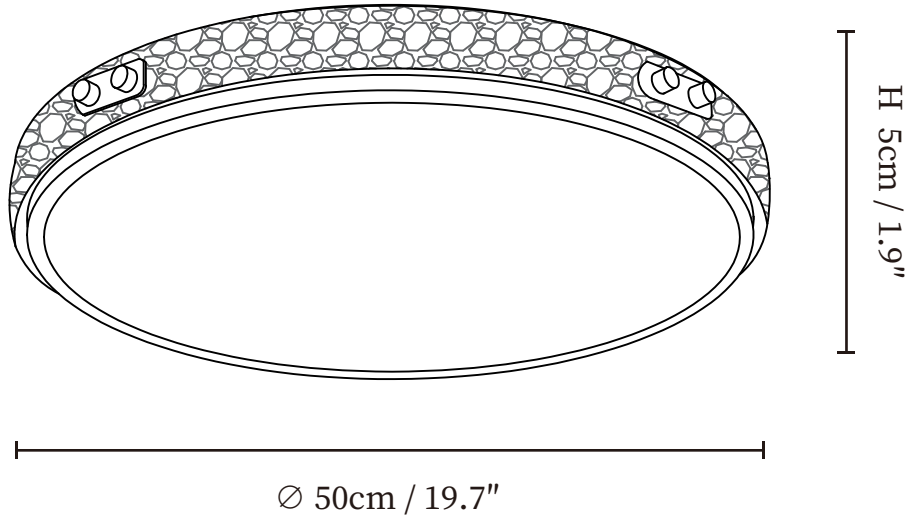

# SPECIFICATION SHEET

---

## SPECIFICATION DETAILS

\*For custom options, consult factory for details

Fixture Dimensions	Ø 19.7" x H 1.9"
Light source	Integrated LED
Wattage	~36W
Voltage	AC 110-240V
Dimming	Not supported
CRI(Ra)	90+CRI
Mounting	Hardwired.
LED Rated Life	30000 hours
Color Temperature	Warm Light (3000K), Neutral Light (4000K), Cool Light (6000K)
Control method	Compatible with common wall switches (not included)
Finishes	Brass
Shade Details	White
Material	Brass, Glass, Acrylic