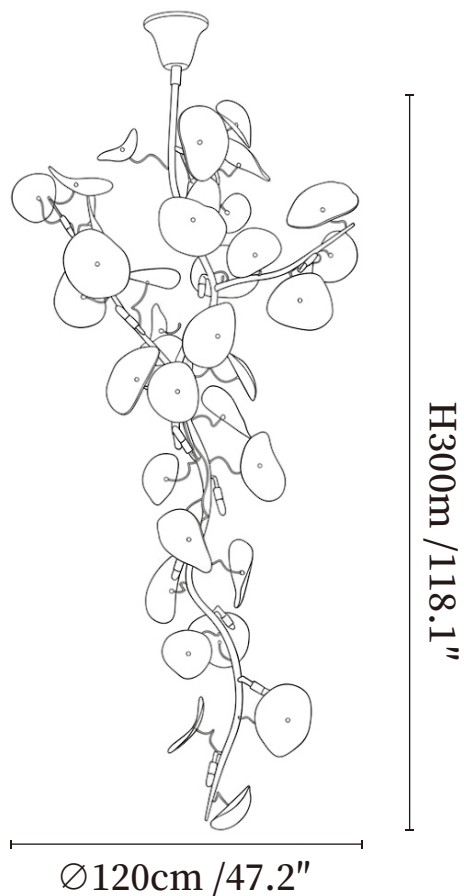

SPECIFICATION SHEET

SPECIFICATION DETAILS

*For custom options, consult factory for details

Fixture Dimensions	Ø 31.5" x H 78.7" Ø 39.4" x H 98.4" Ø 47.2" x H 118.1"
Light source	G9 (bulb not included)
Wattage	MAX 5W incandescent bulb or LED equivalent.
Voltage	AC 110-240V
Mounting	Hardwired.
Dimming	Compatible with dimmable bulbs (bulb not included)
Control method	Compatible with common wall switches (not included)
Finishes	Gold
Shade Details	White.
Material	Metal, Iron, Ceramics