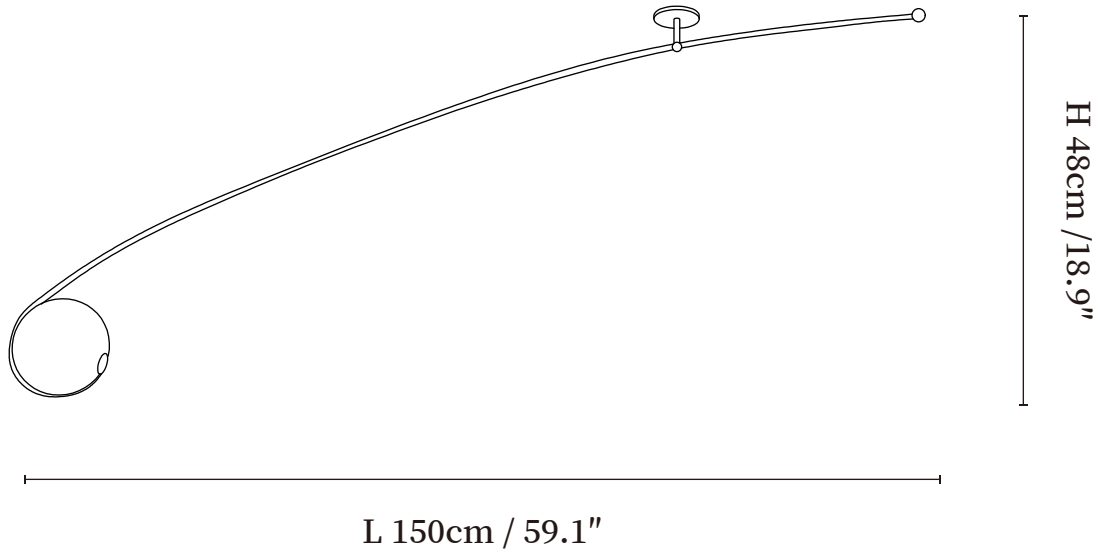

SPECIFICATION SHEET

SPECIFICATION DETAILS

*For custom options, consult factory for details

Fixture Dimensions	L 59.1" x H 18.9"
Light source	E26 or E27 (bulb not included)
Wattage	MAX 40W incandescent bulb or LED equivalent.
Voltage	AC 110-240V
Dimming	Not supported
CRI(Ra)	90+CRI
Mounting	Hardwired.
LED Rated Life	30000 hours
Color Temperature	Warm Light (3000K), Neutral Light (4000K), Cool Light (6000K)
Control method	Compatible with common wall switches (not included)
Finishes	Gold, Black
Shade Details	White.
Material	Metal, Glass