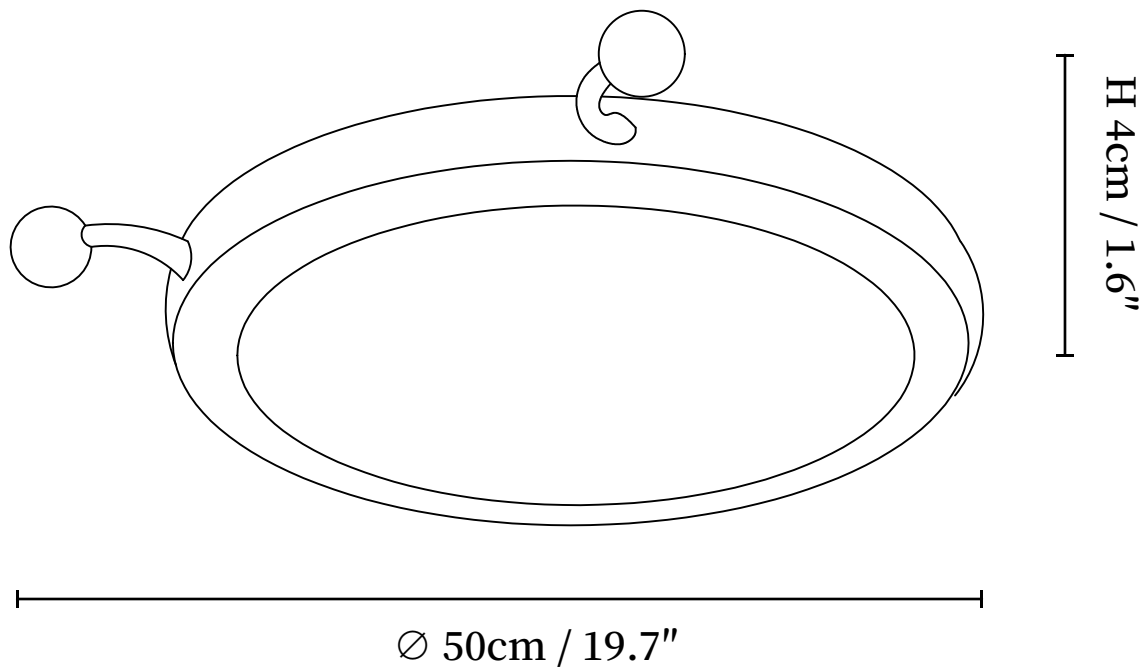

SPECIFICATION SHEET

SPECIFICATION DETAILS

*For custom options, consult factory for details

Fixture Dimensions	Ø 19.7" x H 2.4"
Light source	Integrated LED
Wattage	~48W
Voltage	AC 110-240V
Dimming	Not supported
CRI(Ra)	90+CRI
Mounting	Hardwired.
LED Rated Life	30000 hours
Color Temperature	Warm Light (3000K), Neutral Light (4000K), Cool Light (6000K)
Control method	Compatible with common wall switches(not included)
Finishes	Cream, Chrome
Shade Details	White.
Material	Metal, PVC

SPECIFICATION DETAILS

*For custom options, consult factory for details

SKU	VKC02-250108-02
Fixture Dimensions	Ø 19.7" x H 1.6"
Light source	Integrated LED
Wattage	~48W
Voltage	AC 110-240V
Dimming	Not supported
CRI(Ra)	90+CRI
Mounting	Hardwired.
LED Rated Life	30000 hours
Color Temperature	Warm Light (3000K), Neutral Light (4000K), Cool Light (6000K)
Control method	Compatible with common wall switches (not included)
Finishes	Cream, Chrome
Shade Details	White.
Material	Metal, PVC
Warranty	2 Years
Certification	Compatible with North America, Saudi Arabia, Europe, Australia Certification