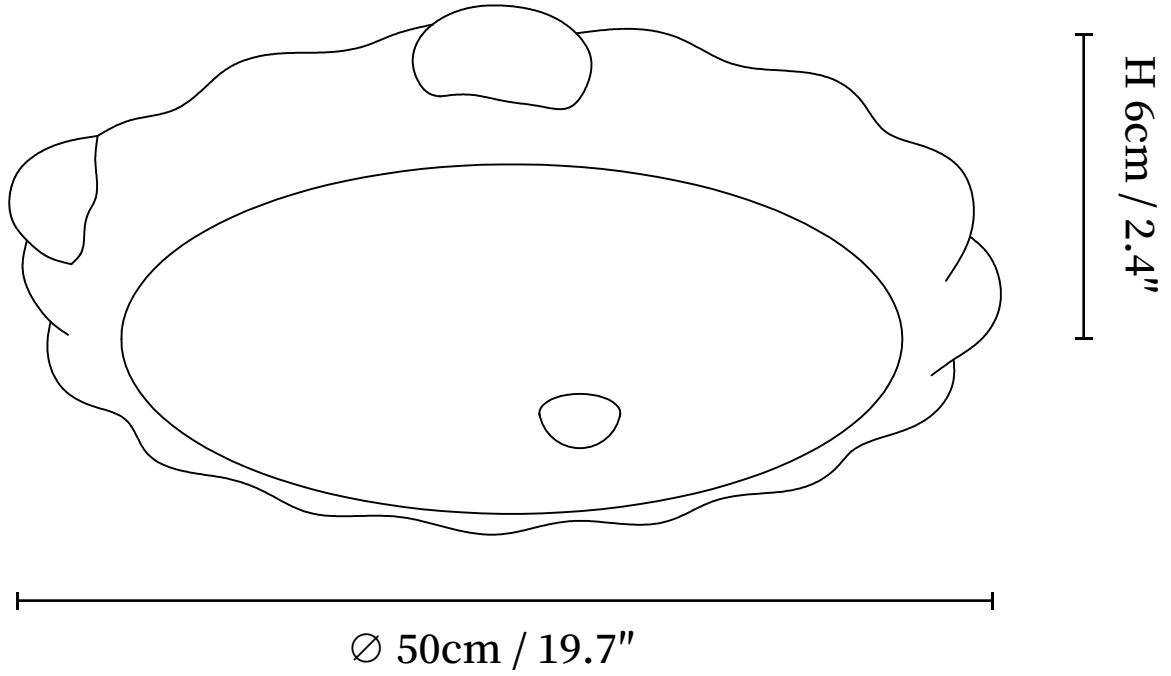

SPECIFICATION SHEET

SPECIFICATION DETAILS

*For custom options, consult factory for details

Fixture Dimensions	Ø 19.7" x H 2.4"
Light source	Integrated LED
Wattage	~48W
Voltage	AC 110-240V
Dimming	Not supported
CRI(Ra)	90+CRI
Mounting	Hardwired.
LED Rated Life	30000 hours
Color Temperature	Warm Light (3000K), Neutral Light (4000K), Cool Light (6000K)
Control method	Compatible with common wall switches(not included)
Finishes	Cream, Chrome
Shade Details	White.
Material	Metal, PVC

SPECIFICATION DETAILS

*For custom options, consult factory for details

SKU	VKC02-250108-02
Fixture Dimensions	Ø 19.7" x H 1.6"
Light source	Integrated LED
Wattage	~48W
Voltage	AC 110-240V
Dimming	Not supported
CRI(Ra)	90+CRI
Mounting	Hardwired.
LED Rated Life	30000 hours
Color Temperature	Warm Light (3000K), Neutral Light (4000K), Cool Light (6000K)
Control method	Compatible with common wall switches (not included)
Finishes	Cream, Chrome
Shade Details	White.
Material	Metal, PVC
Warranty	2 Years
Certification	Compatible with North America, Saudi Arabia, Europe, Australia Certification