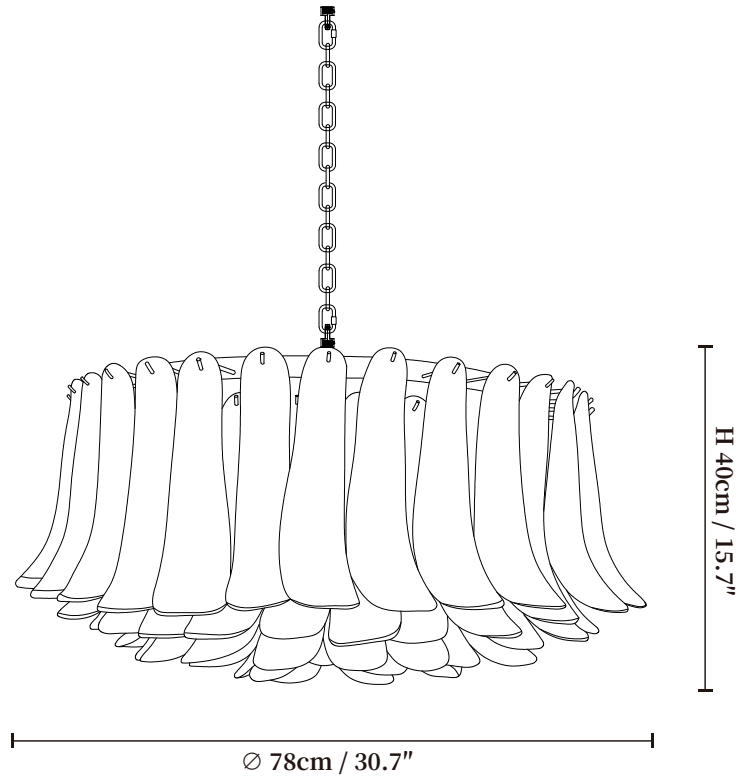

SPECIFICATION SHEET

SPECIFICATION DETAILS

*For custom options, consult factory for details

Fixture Dimensions	\varnothing 30.7" x H 15.7"
Light source	E14 (bulb not included)
Wattage	MAX 15W incandescent bulb or LED equivalent.
Voltage	AC 110-240V
Mounting	Hardwired.
Dimming	Compatible with dimmable bulbs (bulb not included)
Control method	Compatible with common wall switches (not included)
Finishes	Nickel
Shade Details	White & Amber Glass
Material	Metal, Glass
Hanging Length	Chain lengths range between 11.8", the length can be specified according to needs