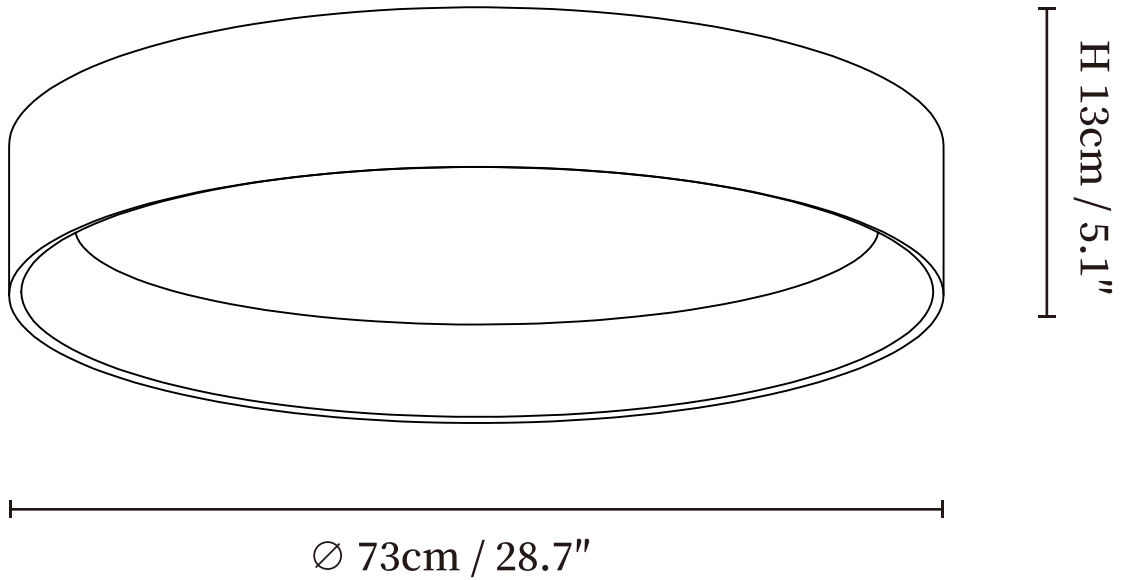

SPECIFICATION SHEET

SPECIFICATION DETAILS

*For custom options, consult factory for details

Fixture Dimensions	$\varnothing 18.1'' \times H 5.1''$, $\varnothing 28.7'' \times H 5.1''$
Light source	Integrated LED
Wattage	~5W
Voltage	AC 110-240V
Dimming	Non-dimmable.
CRI(Ra)	90+CRI
Mounting	Hardwired.
LED Rated Life	30000 hours
Color Temperature	Warm Light (3000K), Neutral Light (4000K), Cool Light (6000K)
Control method	Compatible with common wall switches(
Finishes	Black, White, Water transfer wood grain.
Shade Details	Black, White.
Material	Metal, Aluminum, Acrylic, Iron.