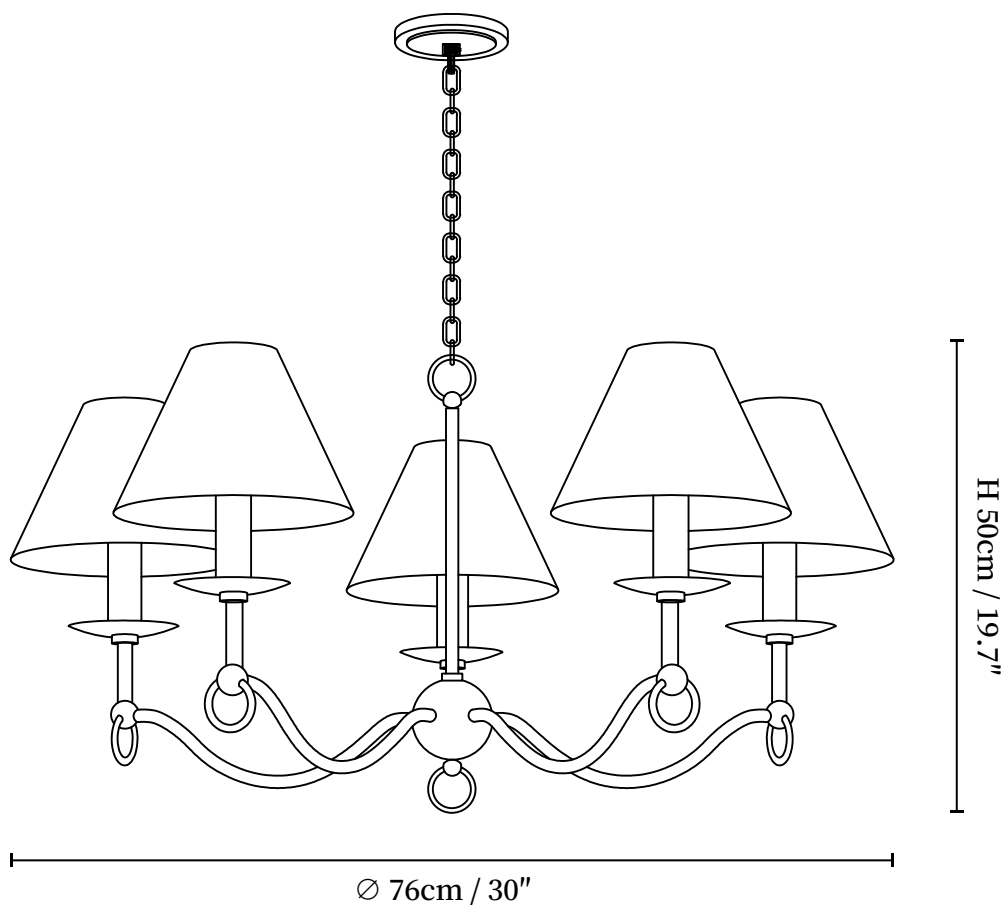

SPECIFICATION SHEET

SPECIFICATION DETAILS

*For custom options, consult factory for details

Fixture Dimensions	D 30" x H 19.7" (5-lights)
Light source	E14 (bulb not included)
Wattage	MAX 15W incandescent bulb or LED equivalent.
Voltage	AC 110-240V
Mounting	Hardwired.
Dimming	Compatible with dimmable bulbs (bulb not included)
Control method	Compatible with common wall switches(not included)
Finishes	Black.
Shade Details	White.
Material	Metal, Fabric.
Hanging Length	Chain lengths range between 11.8", the length can be specified according to needs

SPECIFICATION SHEET

SPECIFICATION DETAILS

*For custom options, consult factory for details

Fixture Dimensions	D 40.5" x H 19.7" (6-lights)
Light source	E14 (bulb not included)
Wattage	MAX 15W incandescent bulb or LED equivalent.
Voltage	AC 110-240V
Mounting	Hardwired.
Dimming	Compatible with dimmable bulbs (bulb not included)
Control method	Compatible with common wall switches(not included)
Finishes	Black.
Shade Details	White.
Material	Metal, Fabric.
Hanging Length	Chain lengths range between 11.8", the length can be specified according to needs