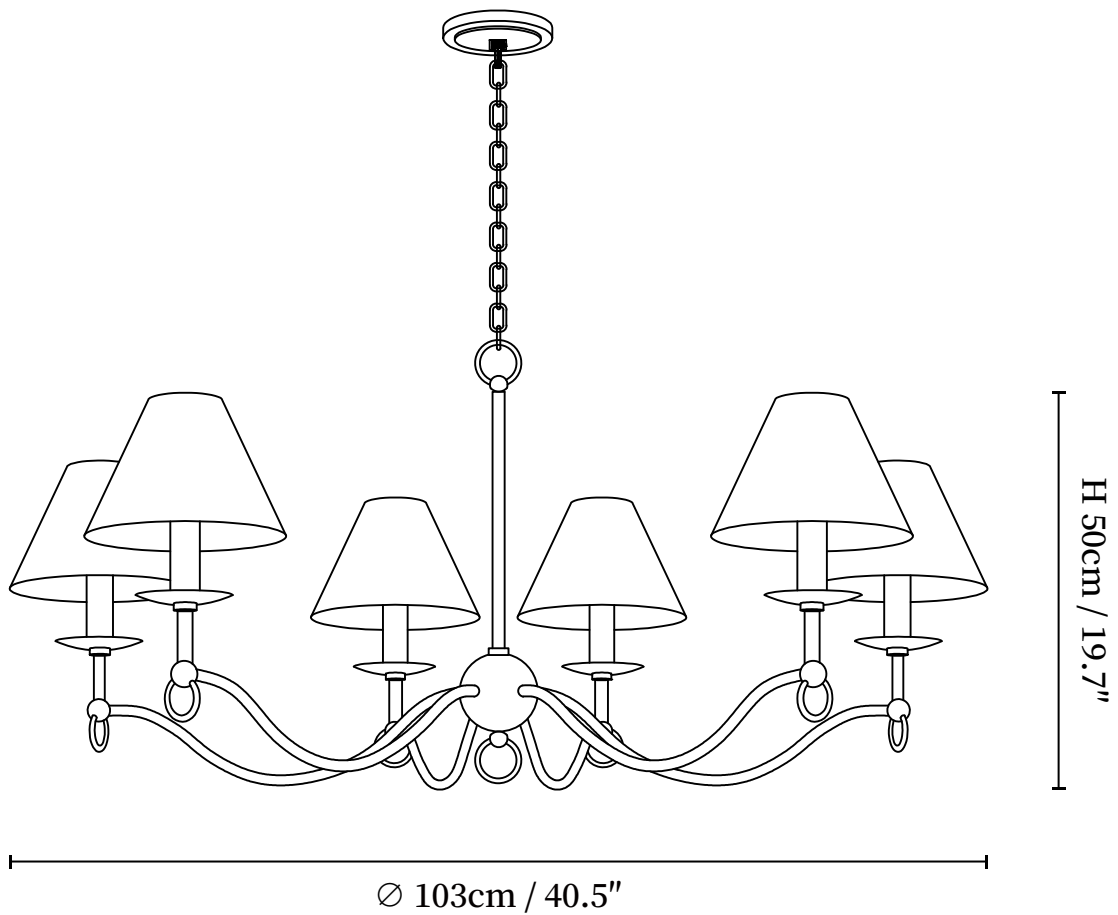

SPECIFICATION SHEET

SPECIFICATION DETAILS

*For custom options, consult factory for details

Fixture Dimensions	D 30" x H 19.7" (5-lights)
Light source	E14 (bulb not included)
Wattage	MAX 15W incandescent bulb or LED equivalent.
Voltage	AC 110-240V
Mounting	Hardwired.
Dimming	Compatible with dimmable bulbs (bulb not included)
Control method	Compatible with common wall switches(not included)
Finishes	Black.
Shade Details	White.
Material	Metal, Fabric.
Hanging Length	Chain lengths range between 11.8", the length can be specified according to needs

SPECIFICATION SHEET

SPECIFICATION DETAILS

*For custom options, consult factory for details

Fixture Dimensions	D 40.5" x H 19.7" (6-lights)
Light source	E14 (bulb not included)
Wattage	MAX 15W incandescent bulb or LED equivalent.
Voltage	AC 110-240V
Mounting	Hardwired.
Dimming	Compatible with dimmable bulbs (bulb not included)
Control method	Compatible with common wall switches(not included)
Finishes	Black.
Shade Details	White.
Material	Metal, Fabric.
Hanging Length	Chain lengths range between 11.8", the length can be specified according to needs