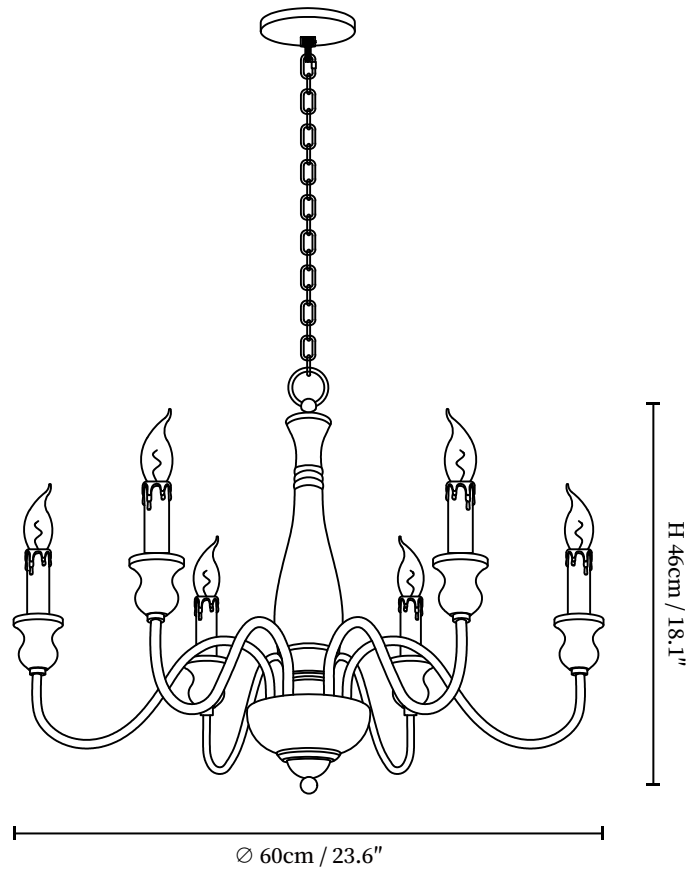

SPECIFICATION SHEET

SPECIFICATION DETAILS

*For custom options, consult factory for details

Fixture Dimensions	D 23.6" x H18.1" (6-lights)
Light source	E14 (bulb not included)
Wattage	MAX 15W incandescent bulb or LED equivalent.
Voltage	AC 110-240V
Mounting	Hardwired.
Dimming	Compatible with dimmable bulbs (bulb not included)
Control method	Compatible with common wall switches(not included)
Finishes	Wood distressed color.
Shade Details	Clear Glass.
Material	Metal, Wood.
Hanging Length	Chain lengths range between 11.8", the length can be specified according to needs