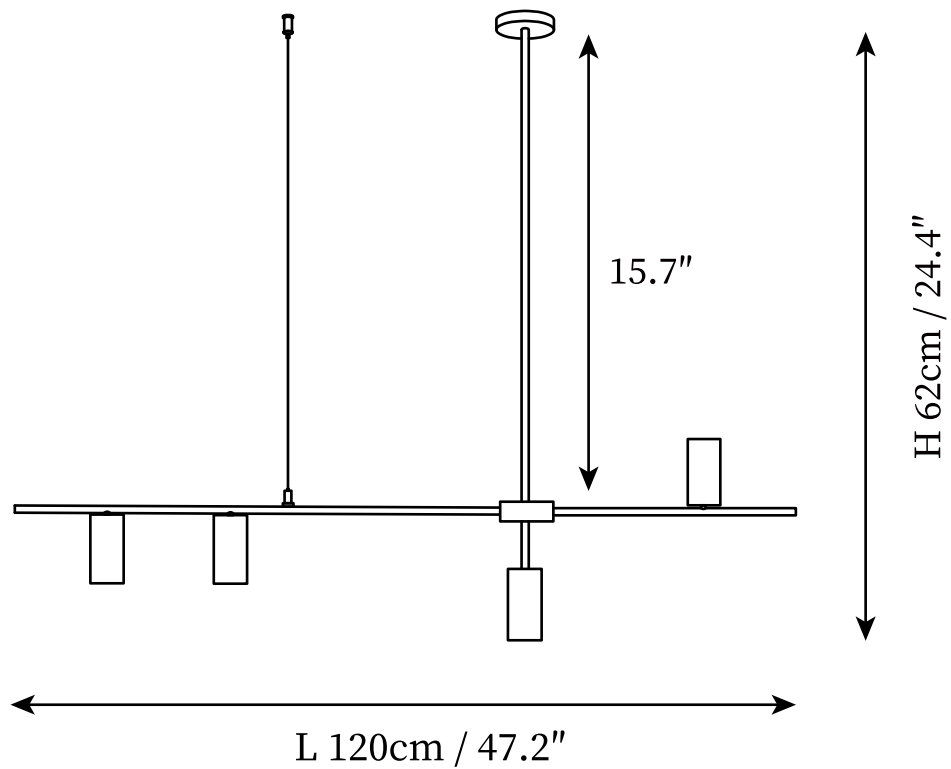

## SPECIFICATION DETAILS

\*For custom options, consult factory for details

<b>Fixture Dimensions</b>	L 47.2" x H 24.4" (4-Lights)
<b>Light source</b>	E26 or E27 (bulb not included)
<b>Wattage</b>	MAX 40W incandescent bulb or LED equivalent.
<b>Voltage</b>	AC 110-240V
<b>Mounting</b>	Hardwired.
<b>Dimming</b>	Compatible with dimmable bulbs (bulb not included)
<b>Control method</b>	Compatible with common wall switches (not included)
<b>Finishes</b>	Gold, Black
<b>Shade Details</b>	Gold
<b>Material</b>	Metal, Acrylic.
<b>Rod Length</b>	Suspension rod is 40cm /15.7, The length of the suspension rod can be varied upon request.

## SPECIFICATION DETAILS

\*For custom options, consult factory for details

<b>Fixture Dimensions</b>	L 52" x H 25.2" (5-Lights)
<b>Light source</b>	E26 or E27 (bulb not included)
<b>Wattage</b>	MAX 40W incandescent bulb or LED equivalent.
<b>Voltage</b>	AC 110-240V
<b>Mounting</b>	Hardwired.
<b>Dimming</b>	Compatible with dimmable bulbs (bulb not included)
<b>Control method</b>	Compatible with common wall switches (not included)
<b>Finishes</b>	Gold, Black
<b>Shade Details</b>	Gold
<b>Material</b>	Metal, Acrylic.
<b>Rod Length</b>	Suspension rod is 40cm / 15.7, The length of the suspension rod can be varied upon request.