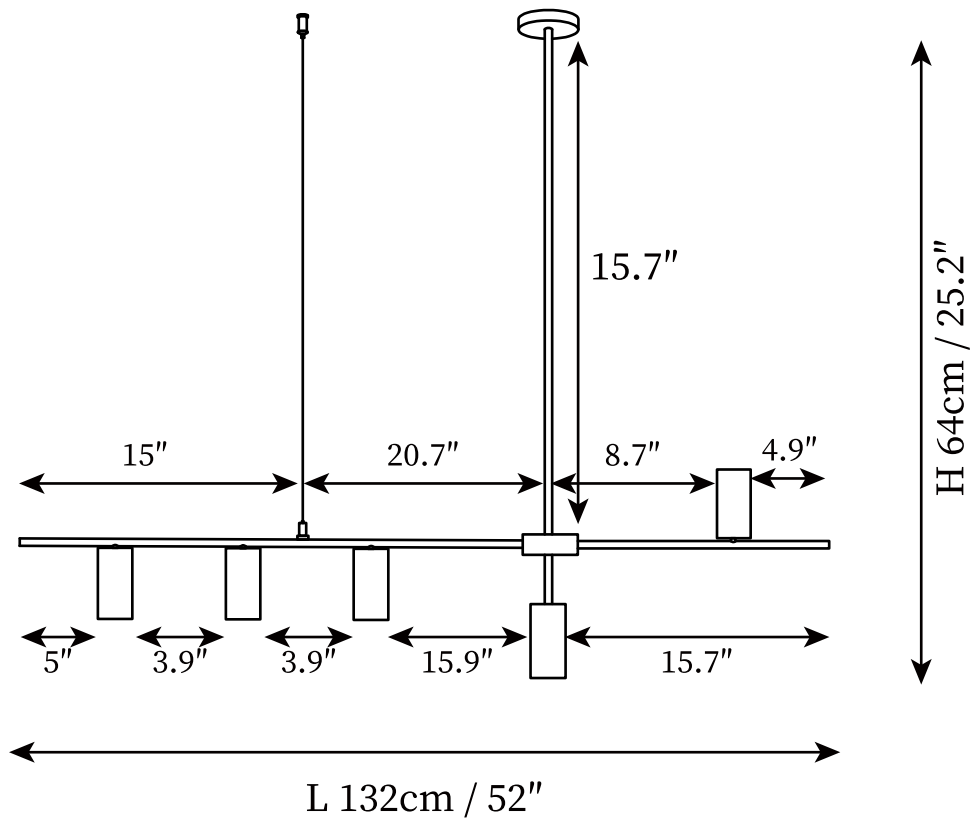

## SPECIFICATION DETAILS

\*For custom options, consult factory for details

<b>Fixture Dimensions</b>	L 47.2" x H 24.4" (4-Lights)
<b>Light source</b>	E26 or E27 (bulb not included)
<b>Wattage</b>	MAX 40W incandescent bulb or LED equivalent.
<b>Voltage</b>	AC 110-240V
<b>Mounting</b>	Hardwired.
<b>Dimming</b>	Compatible with dimmable bulbs (bulb not included)
<b>Control method</b>	Compatible with common wall switches (not included)
<b>Finishes</b>	Gold, Black
<b>Shade Details</b>	Gold
<b>Material</b>	Metal, Acrylic.
<b>Rod Length</b>	Suspension rod is 40cm /15.7, The length of the suspension rod can be varied upon request.

## SPECIFICATION DETAILS

\*For custom options, consult factory for details

<b>Fixture Dimensions</b>	L 52" x H 25.2" (5-Lights)
<b>Light source</b>	E26 or E27 (bulb not included)
<b>Wattage</b>	MAX 40W incandescent bulb or LED equivalent.
<b>Voltage</b>	AC 110-240V
<b>Mounting</b>	Hardwired.
<b>Dimming</b>	Compatible with dimmable bulbs (bulb not included)
<b>Control method</b>	Compatible with common wall switches (not included)
<b>Finishes</b>	Gold, Black
<b>Shade Details</b>	Gold
<b>Material</b>	Metal, Acrylic.
<b>Rod Length</b>	Suspension rod is 40cm / 15.7, The length of the suspension rod can be varied upon request.