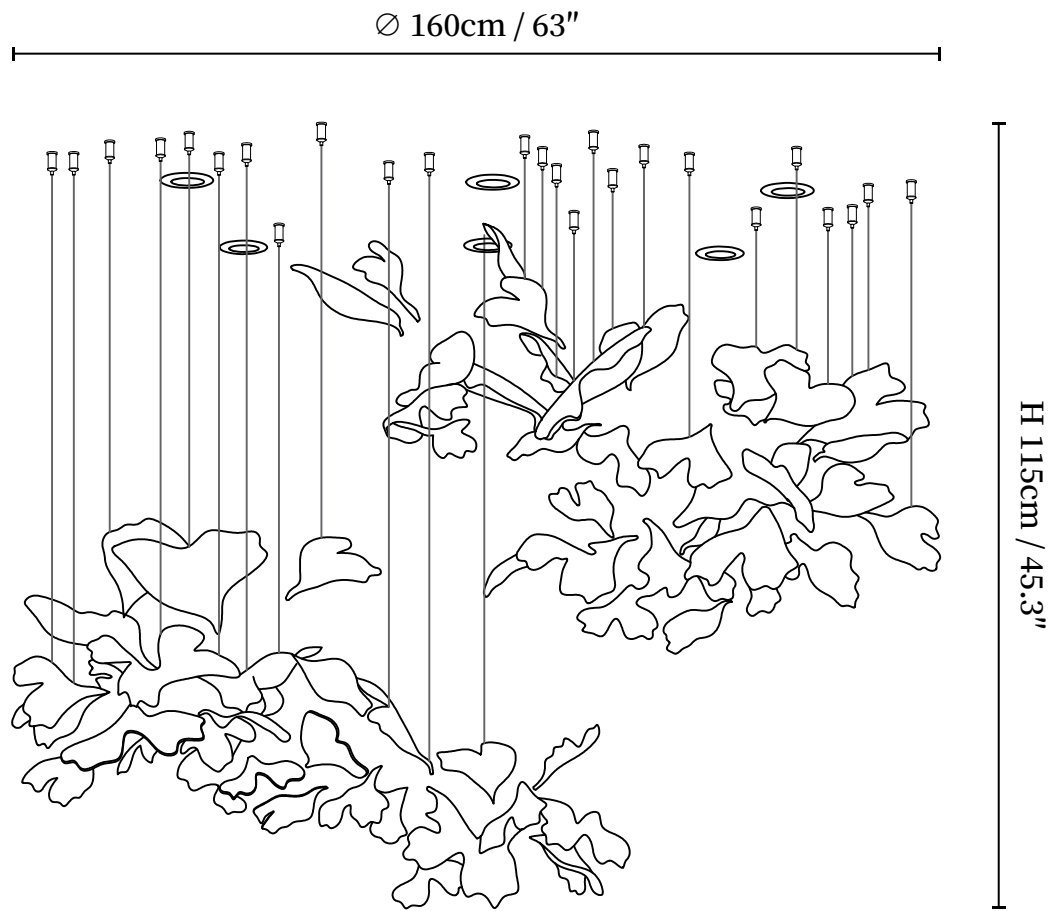

SPECIFICATION SHEET

SPECIFICATION DETAILS

*For custom options, consult factory for details

Fixture Dimensions	D 63" x H 45.3"
Light source	Integrated LED
Wattage	Total power ~5 watts
Voltage	AC 110-240V
Dimming	Not supported
CRI(Ra)	90+CRI
Mounting	Hardwired.
LED Rated Life	50000 hours
Color Temperature	Warm Light (3000K), Neutral Light (4000K), Cool Light (6000K)
Control method	Compatible with common wall switches (not included)
Finishes	White, Gold.
Shade Details	White, Gold.
Material	Metal, Glass.
Wire Length	The standard length of the cord is 59" (150 cm), the length is adjustable.

SPECIFICATION SHEET

SPECIFICATION DETAILS

*For custom options, consult factory for details

Fixture Dimensions	$\varnothing 59.1'' \times \text{H} 78.7''$
Light source	Integrated LED
Wattage	Total power ~5 watts
Voltage	AC 110-240V
Dimming	Not supported
CRI(Ra)	90+CRI
Mounting	Hardwired.
LED Rated Life	50000 hours
Color Temperature	Warm Light (3000K), Neutral Light (4000K), Cool Light (6000K)
Control method	Compatible with common wall switches (not included)
Finishes	White, Gold.
Shade Details	White, Gold.
Material	Metal, Glass.
Wire Length	The standard length of the cord is 59'' (150 cm), the length is adjustable.

SPECIFICATION SHEET

SPECIFICATION DETAILS

*For custom options, consult factory for details

Fixture Dimensions	L 47.2" x W 17.7" x H 39.4"
Light source	Integrated LED
Wattage	Total power ~5 watts
Voltage	AC 110-240V
Dimming	Not supported
CRI(Ra)	90+CRI
Mounting	Hardwired.
LED Rated Life	50000 hours
Color Temperature	Warm Light (3000K), Neutral Light (4000K), Cool Light (6000K)
Control method	Compatible with common wall switches(not included)
Finishes	White, Gold.
Shade Details	White, Gold.
Material	Metal, Glass.
Wire Length	The standard length of the cord is 59" (150 cm), the length is adjustable.