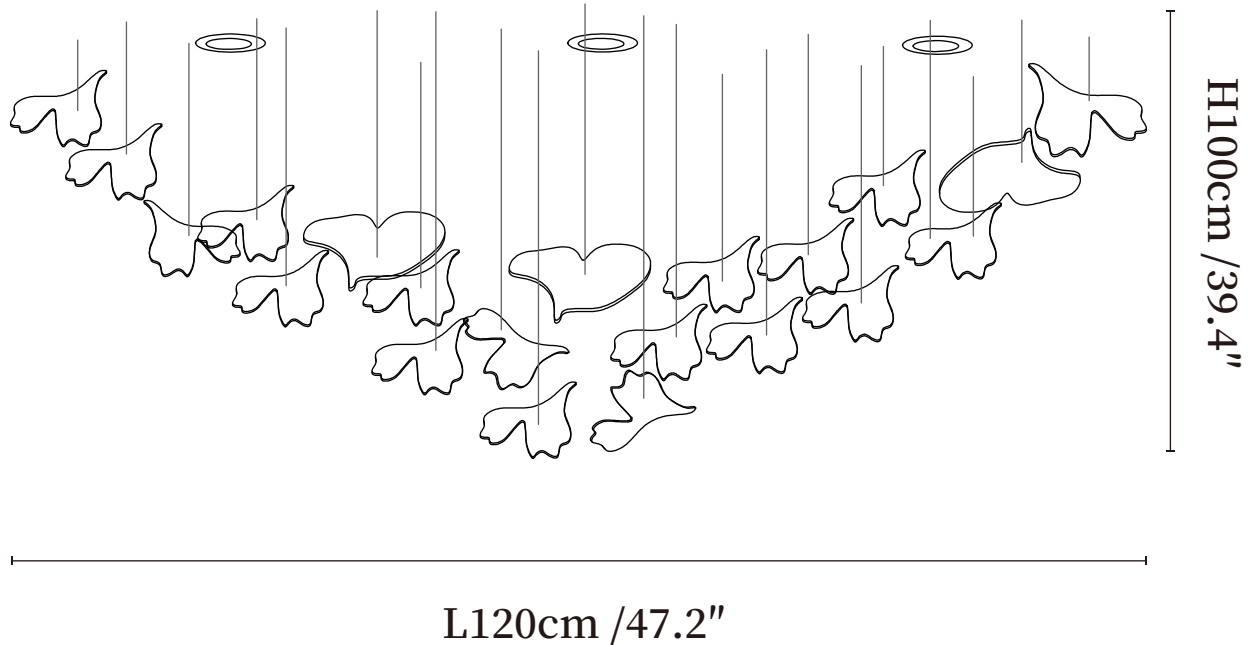

SPECIFICATION SHEET

SPECIFICATION DETAILS

*For custom options, consult factory for details

Fixture Dimensions	D 63" x H 45.3"
Light source	Integrated LED
Wattage	Total power ~5 watts
Voltage	AC 110-240V
Dimming	Not supported
CRI(Ra)	90+CRI
Mounting	Hardwired.
LED Rated Life	50000 hours
Color Temperature	Warm Light (3000K), Neutral Light (4000K), Cool Light (6000K)
Control method	Compatible with common wall switches (not included)
Finishes	White, Gold.
Shade Details	White, Gold.
Material	Metal, Glass.
Wire Length	The standard length of the cord is 59" (150 cm), the length is adjustable.

SPECIFICATION SHEET

SPECIFICATION DETAILS

*For custom options, consult factory for details

Fixture Dimensions	$\varnothing 59.1'' \times \text{H} 78.7''$
Light source	Integrated LED
Wattage	Total power ~5 watts
Voltage	AC 110-240V
Dimming	Not supported
CRI(Ra)	90+CRI
Mounting	Hardwired.
LED Rated Life	50000 hours
Color Temperature	Warm Light (3000K), Neutral Light (4000K), Cool Light (6000K)
Control method	Compatible with common wall switches (not included)
Finishes	White, Gold.
Shade Details	White, Gold.
Material	Metal, Glass.
Wire Length	The standard length of the cord is 59'' (150 cm), the length is adjustable.

SPECIFICATION SHEET

SPECIFICATION DETAILS

*For custom options, consult factory for details

Fixture Dimensions	L 47.2" x W 17.7" x H 39.4"
Light source	Integrated LED
Wattage	Total power ~5 watts
Voltage	AC 110-240V
Dimming	Not supported
CRI(Ra)	90+CRI
Mounting	Hardwired.
LED Rated Life	50000 hours
Color Temperature	Warm Light (3000K), Neutral Light (4000K), Cool Light (6000K)
Control method	Compatible with common wall switches(not included)
Finishes	White, Gold.
Shade Details	White, Gold.
Material	Metal, Glass.
Wire Length	The standard length of the cord is 59" (150 cm), the length is adjustable.