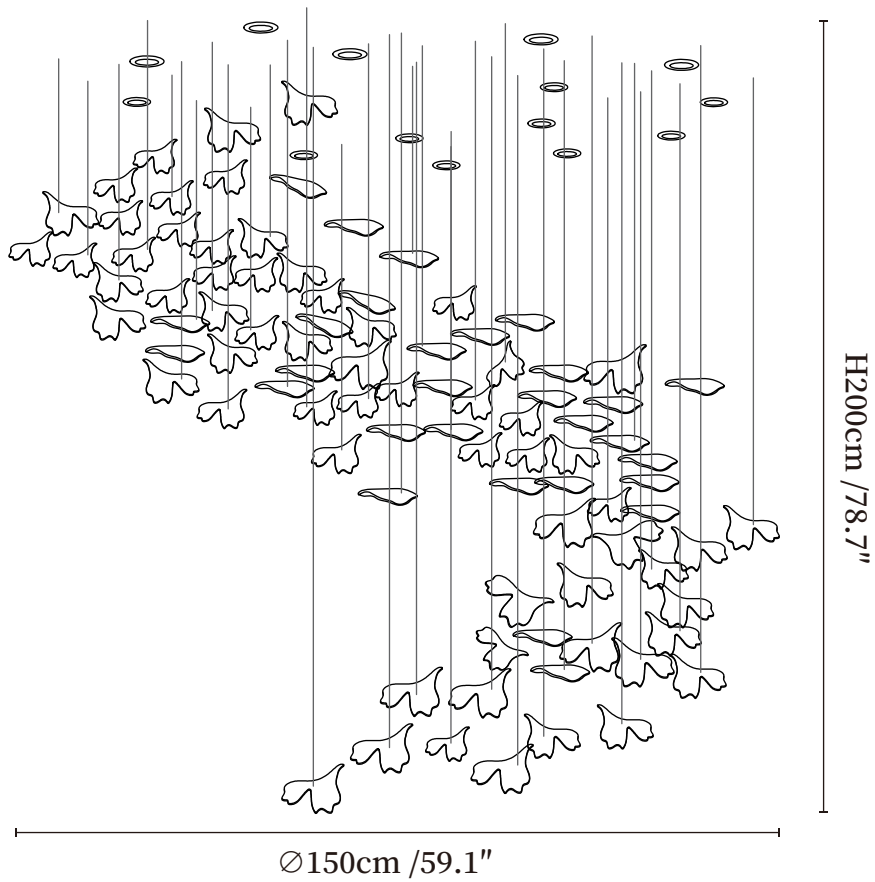

SPECIFICATION SHEET

SPECIFICATION DETAILS

*For custom options, consult factory for details

Fixture Dimensions	D 63" x H 45.3"
Light source	Integrated LED
Wattage	Total power ~5 watts
Voltage	AC 110-240V
Dimming	Not supported
CRI(Ra)	90+CRI
Mounting	Hardwired.
LED Rated Life	50000 hours
Color Temperature	Warm Light (3000K), Neutral Light (4000K), Cool Light (6000K)
Control method	Compatible with common wall switches (not included)
Finishes	White, Gold.
Shade Details	White, Gold.
Material	Metal, Glass.
Wire Length	The standard length of the cord is 59" (150 cm), the length is adjustable.

SPECIFICATION SHEET

SPECIFICATION DETAILS

*For custom options, consult factory for details

Fixture Dimensions	$\varnothing 59.1'' \times \text{H} 78.7''$
Light source	Integrated LED
Wattage	Total power ~5 watts
Voltage	AC 110-240V
Dimming	Not supported
CRI(Ra)	90+CRI
Mounting	Hardwired.
LED Rated Life	50000 hours
Color Temperature	Warm Light (3000K), Neutral Light (4000K), Cool Light (6000K)
Control method	Compatible with common wall switches (not included)
Finishes	White, Gold.
Shade Details	White, Gold.
Material	Metal, Glass.
Wire Length	The standard length of the cord is 59'' (150 cm), the length is adjustable.

SPECIFICATION SHEET

SPECIFICATION DETAILS

*For custom options, consult factory for details

Fixture Dimensions	L 47.2" x W 17.7" x H 39.4"
Light source	Integrated LED
Wattage	Total power ~5 watts
Voltage	AC 110-240V
Dimming	Not supported
CRI(Ra)	90+CRI
Mounting	Hardwired.
LED Rated Life	50000 hours
Color Temperature	Warm Light (3000K), Neutral Light (4000K), Cool Light (6000K)
Control method	Compatible with common wall switches(not included)
Finishes	White, Gold.
Shade Details	White, Gold.
Material	Metal, Glass.
Wire Length	The standard length of the cord is 59" (150 cm), the length is adjustable.