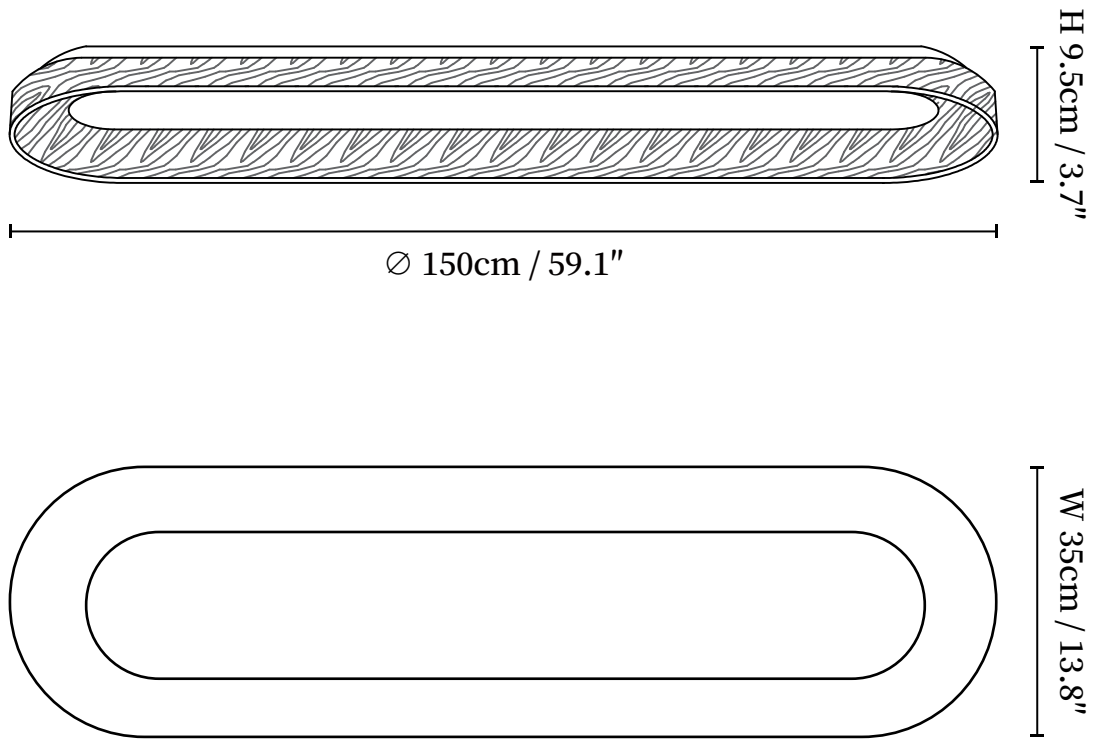

SPECIFICATION SHEET

SPECIFICATION DETAILS

*For custom options, consult factory for details

Fixture Dimensions	L 47.2" x W 13.8" (Power: ~63W) L 59.1" x W 13.8" (Power: ~83W)
Light source	Integrated LED
Wattage	~63W/~83W
Voltage	AC 110-240V
Dimming	Not supported
CRI(Ra)	90+CRI
Mounting	Hardwired.
LED Rated Life	30000 hours
Color Temperature	Warm Light (3000K), Neutral Light (4000K), Cool Light (6000K)
Control method	Compatible with common wall switches(not included)
Finishes	Wood Color, Walnut Color, Black.
Shade Details	White.
Material	Metal, Wood, Acrylic.