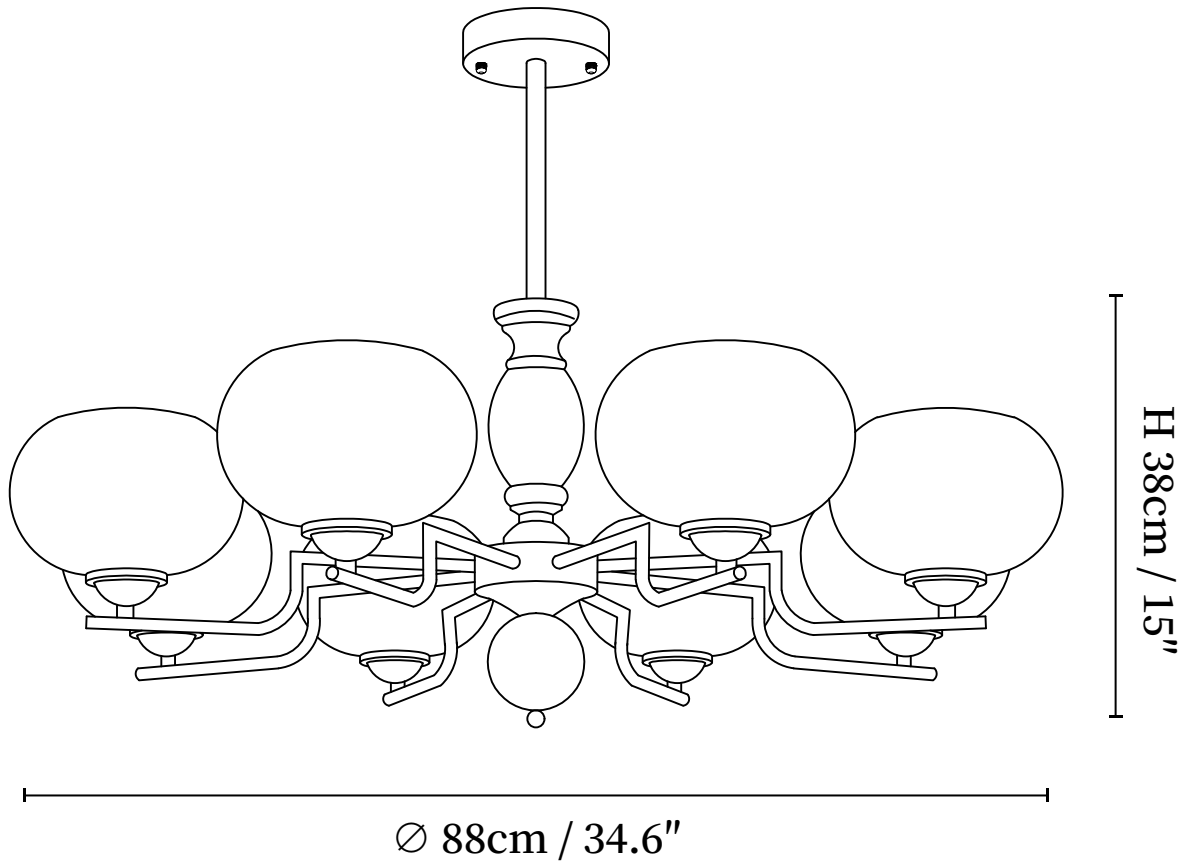

## SPECIFICATION DETAILS

\*For custom options, consult factory for details

<b>Fixture Dimensions</b>	D 21.7" x H 15" (3heads)
<b>Light source</b>	E26 or E27 (bulb not included)
<b>Wattage</b>	MAX 40W incandescent bulb or LED equivalent.
<b>Voltage</b>	AC 110-240V
<b>Mounting</b>	Hardwired.
<b>Dimming</b>	Compatible with dimmable bulbs (bulb not included)
<b>Control method</b>	Compatible with common wall switches(not included)
<b>Finishes</b>	Walnut Color, Chrome.
<b>Shade Details</b>	Caramel Colour.
<b>Material</b>	Metal, Glass, Wood.
<b>Rod Length</b>	Suspension rod is 11.8", and can be spliced as needed.

## SPECIFICATION DETAILS

\*For custom options, consult factory for details

<b>Fixture Dimensions</b>	D 29.5" x H 15" (6heads)
<b>Light source</b>	E26 or E27 (bulb not included)
<b>Wattage</b>	MAX 40W incandescent bulb or LED equivalent.
<b>Voltage</b>	AC 110-240V
<b>Mounting</b>	Hardwired.
<b>Dimming</b>	Compatible with dimmable bulbs (bulb not included)
<b>Control method</b>	Compatible with common wall switches(not included)
<b>Finishes</b>	Walnut Color, Chrome.
<b>Shade Details</b>	Caramel Colour.
<b>Material</b>	Metal, Glass, Wood.
<b>Rod Length</b>	Suspension rod is 11.8", and can be spliced as needed.

## SPECIFICATION DETAILS

\*For custom options, consult factory for details

<b>Fixture Dimensions</b>	D 34.6" x H 15" (8heads)
<b>Light source</b>	E26 or E27 (bulb not included)
<b>Wattage</b>	MAX 40W incandescent bulb or LED equivalent.
<b>Voltage</b>	AC 110-240V
<b>Mounting</b>	Hardwired.
<b>Dimming</b>	Compatible with dimmable bulbs (bulb not included)
<b>Control method</b>	Compatible with common wall switches (not included)
<b>Finishes</b>	Walnut Color, Chrome.
<b>Shade Details</b>	Caramel Colour.
<b>Material</b>	Metal, Glass, Wood.
<b>Rod Length</b>	Suspension rod is 11.8", and can be spliced as needed.