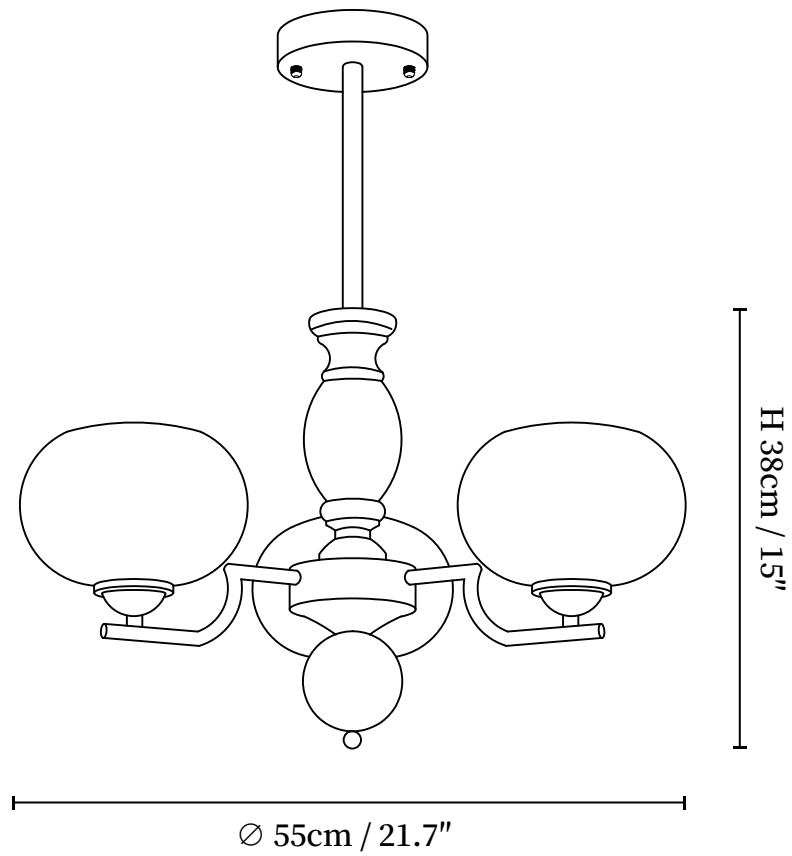

# SPECIFICATION SHEET

---

## SPECIFICATION DETAILS

\*For custom options, consult factory for details

<b>Fixture Dimensions</b>	D 21.7" x H 15" (3heads)
<b>Light source</b>	E26 or E27 (bulb not included)
<b>Wattage</b>	MAX 40W incandescent bulb or LED equivalent.
<b>Voltage</b>	AC 110-240V
<b>Mounting</b>	Hardwired.
<b>Dimming</b>	Compatible with dimmable bulbs (bulb not included)
<b>Control method</b>	Compatible with common wall switches(not included)
<b>Finishes</b>	Walnut Color, Chrome.
<b>Shade Details</b>	Caramel Colour.
<b>Material</b>	Metal, Glass, Wood.
<b>Rod Length</b>	Suspension rod is 11.8", and can be spliced as needed.

## SPECIFICATION DETAILS

\*For custom options, consult factory for details

<b>Fixture Dimensions</b>	D 29.5" x H 15" (6heads)
<b>Light source</b>	E26 or E27 (bulb not included)
<b>Wattage</b>	MAX 40W incandescent bulb or LED equivalent.
<b>Voltage</b>	AC 110-240V
<b>Mounting</b>	Hardwired.
<b>Dimming</b>	Compatible with dimmable bulbs (bulb not included)
<b>Control method</b>	Compatible with common wall switches(not included)
<b>Finishes</b>	Walnut Color, Chrome.
<b>Shade Details</b>	Caramel Colour.
<b>Material</b>	Metal, Glass, Wood.
<b>Rod Length</b>	Suspension rod is 11.8", and can be spliced as needed.

## SPECIFICATION DETAILS

\*For custom options, consult factory for details

<b>Fixture Dimensions</b>	D 34.6" x H 15" (8heads)
<b>Light source</b>	E26 or E27 (bulb not included)
<b>Wattage</b>	MAX 40W incandescent bulb or LED equivalent.
<b>Voltage</b>	AC 110-240V
<b>Mounting</b>	Hardwired.
<b>Dimming</b>	Compatible with dimmable bulbs (bulb not included)
<b>Control method</b>	Compatible with common wall switches (not included)
<b>Finishes</b>	Walnut Color, Chrome.
<b>Shade Details</b>	Caramel Colour.
<b>Material</b>	Metal, Glass, Wood.
<b>Rod Length</b>	Suspension rod is 11.8", and can be spliced as needed.