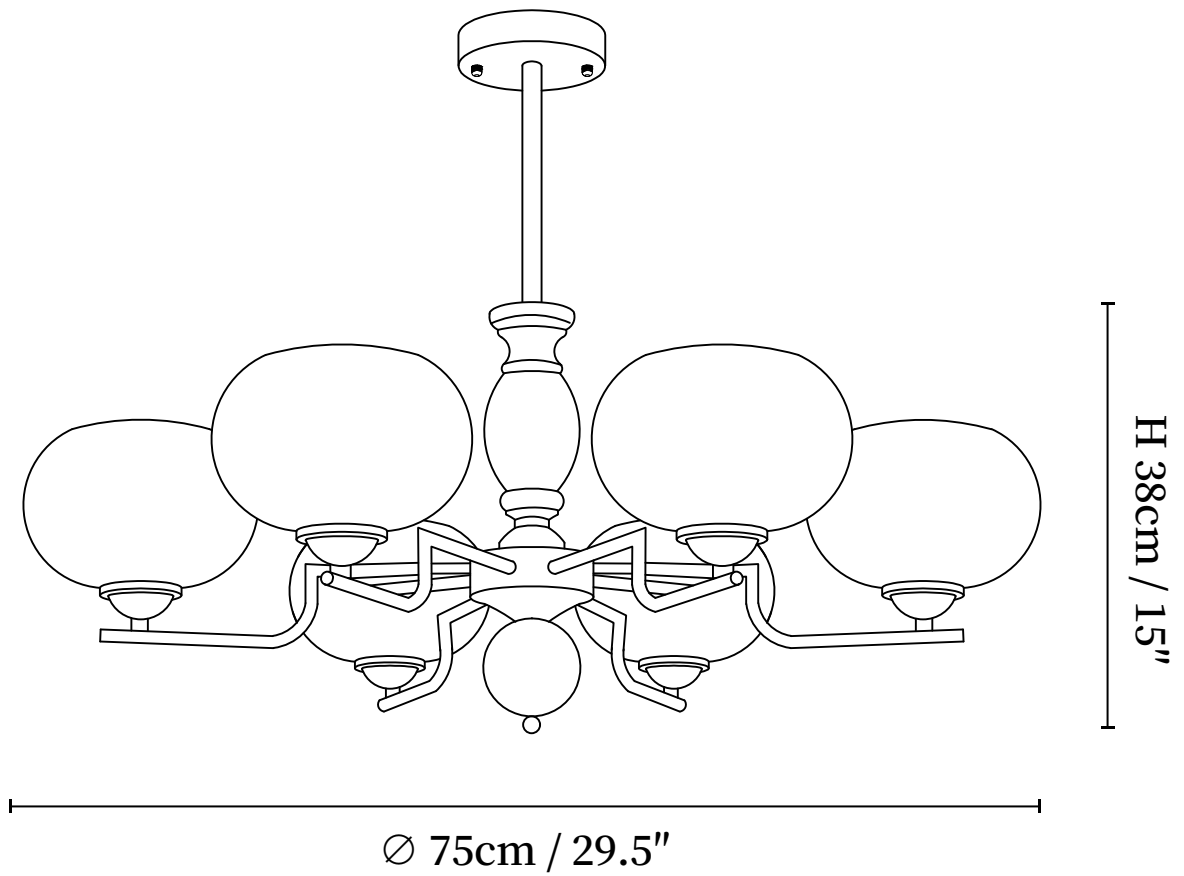

## SPECIFICATION DETAILS

\*For custom options, consult factory for details

<b>Fixture Dimensions</b>	D 21.7" x H 15" (3heads)
<b>Light source</b>	E26 or E27 (bulb not included)
<b>Wattage</b>	MAX 40W incandescent bulb or LED equivalent.
<b>Voltage</b>	AC 110-240V
<b>Mounting</b>	Hardwired.
<b>Dimming</b>	Compatible with dimmable bulbs (bulb not included)
<b>Control method</b>	Compatible with common wall switches(not included)
<b>Finishes</b>	Walnut Color, Chrome.
<b>Shade Details</b>	Caramel Colour.
<b>Material</b>	Metal, Glass, Wood.
<b>Rod Length</b>	Suspension rod is 11.8", and can be spliced as needed.

## SPECIFICATION DETAILS

\*For custom options, consult factory for details

<b>Fixture Dimensions</b>	D 29.5" x H 15" (6heads)
<b>Light source</b>	E26 or E27 (bulb not included)
<b>Wattage</b>	MAX 40W incandescent bulb or LED equivalent.
<b>Voltage</b>	AC 110-240V
<b>Mounting</b>	Hardwired.
<b>Dimming</b>	Compatible with dimmable bulbs (bulb not included)
<b>Control method</b>	Compatible with common wall switches(not included)
<b>Finishes</b>	Walnut Color, Chrome.
<b>Shade Details</b>	Caramel Colour.
<b>Material</b>	Metal, Glass, Wood.
<b>Rod Length</b>	Suspension rod is 11.8", and can be spliced as needed.

## SPECIFICATION DETAILS

\*For custom options, consult factory for details

<b>Fixture Dimensions</b>	D 34.6" x H 15" (8heads)
<b>Light source</b>	E26 or E27 (bulb not included)
<b>Wattage</b>	MAX 40W incandescent bulb or LED equivalent.
<b>Voltage</b>	AC 110-240V
<b>Mounting</b>	Hardwired.
<b>Dimming</b>	Compatible with dimmable bulbs (bulb not included)
<b>Control method</b>	Compatible with common wall switches (not included)
<b>Finishes</b>	Walnut Color, Chrome.
<b>Shade Details</b>	Caramel Colour.
<b>Material</b>	Metal, Glass, Wood.
<b>Rod Length</b>	Suspension rod is 11.8", and can be spliced as needed.