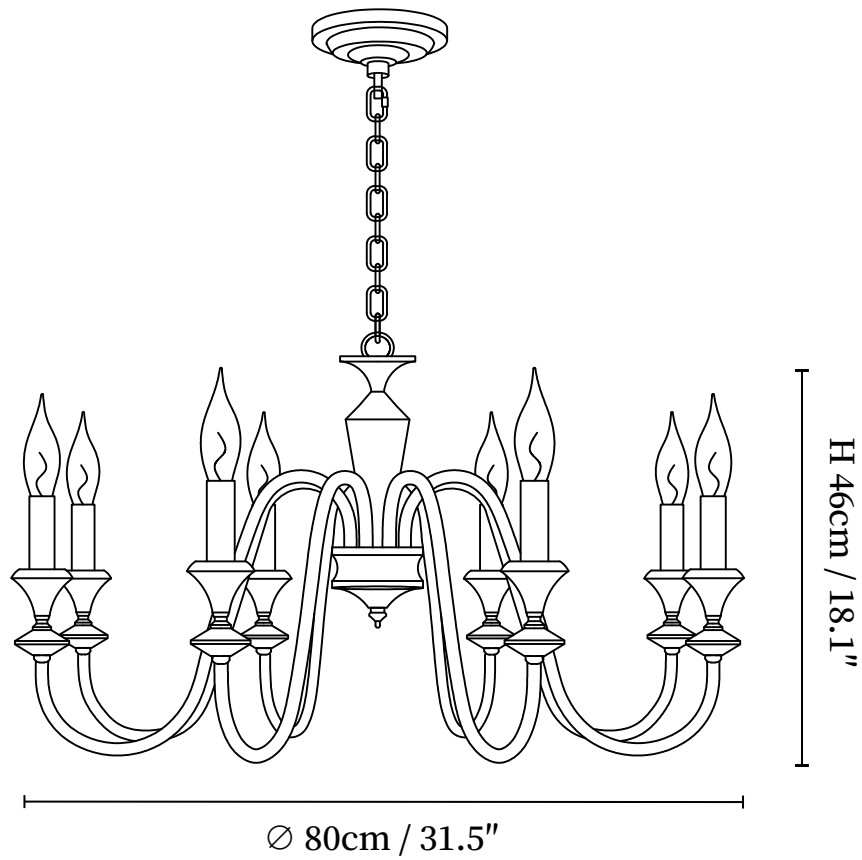

SPECIFICATION SHEET

SPECIFICATION DETAILS

*For custom options, consult factory for details

Fixture Dimensions	D 20.5" x H 17.7" (3 heads)
Light source	E14 (bulb not included)
Wattage	MAX 15W incandescent bulb or LED equivalent.
Voltage	AC 110-240V
Mounting	Hardwired.
Dimming	Compatible with dimmable bulbs (bulb not included)
Control method	Compatible with common wall switches (not included)
Finishes	Black.
Shade Details	Clear.
Material	Metal, Glass.
Hanging Length	Chain lengths range between 11.8", the length can be specified according to needs

SPECIFICATION SHEET

SPECIFICATION DETAILS

*For custom options, consult factory for details

Fixture Dimensions	D 25.6" x H 17.7" (6 heads)
Light source	E14 (bulb not included)
Wattage	MAX 15W incandescent bulb or LED equivalent.
Voltage	AC 110-240V
Mounting	Hardwired.
Dimming	Compatible with dimmable bulbs (bulb not included)
Control method	Compatible with common wall switches(not included)
Finishes	Black.
Shade Details	Clear.
Material	Metal, Glass.
Hanging Length	Chain lengths range between 11.8", the length can be specified according to needs

SPECIFICATION SHEET

SPECIFICATION DETAILS

*For custom options, consult factory for details

Fixture Dimensions	D 31.5" x H 18.1" (8 heads)
Light source	E14 (bulb not included)
Wattage	MAX 15W incandescent bulb or LED equivalent.
Voltage	AC 110-240V
Mounting	Hardwired.
Dimming	Compatible with dimmable bulbs (bulb not included)
Control method	Compatible with common wall switches (not included)
Finishes	Black.
Shade Details	Clear.
Material	Metal, Glass.
Hanging Length	Chain lengths range between 11.8", the length can be specified according to needs