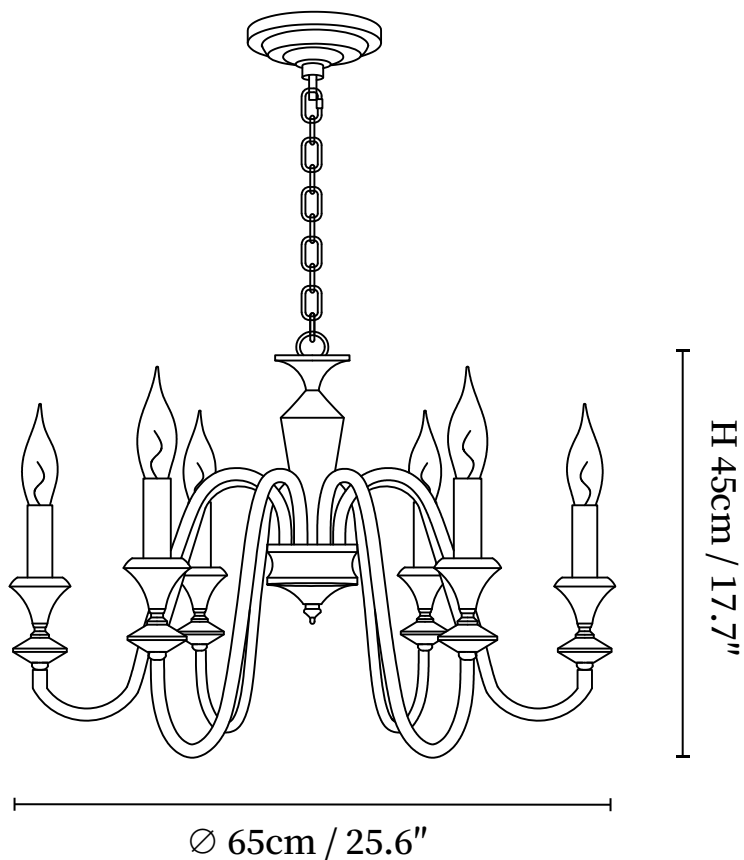

SPECIFICATION SHEET

SPECIFICATION DETAILS

*For custom options, consult factory for details

Fixture Dimensions	D 20.5" x H 17.7" (3 heads)
Light source	E14 (bulb not included)
Wattage	MAX 15W incandescent bulb or LED equivalent.
Voltage	AC 110-240V
Mounting	Hardwired.
Dimming	Compatible with dimmable bulbs (bulb not included)
Control method	Compatible with common wall switches (not included)
Finishes	Black.
Shade Details	Clear.
Material	Metal, Glass.
Hanging Length	Chain lengths range between 11.8", the length can be specified according to needs

SPECIFICATION SHEET

SPECIFICATION DETAILS

*For custom options, consult factory for details

Fixture Dimensions	D 25.6" x H 17.7" (6 heads)
Light source	E14 (bulb not included)
Wattage	MAX 15W incandescent bulb or LED equivalent.
Voltage	AC 110-240V
Mounting	Hardwired.
Dimming	Compatible with dimmable bulbs (bulb not included)
Control method	Compatible with common wall switches(not included)
Finishes	Black.
Shade Details	Clear.
Material	Metal, Glass.
Hanging Length	Chain lengths range between 11.8", the length can be specified according to needs

SPECIFICATION SHEET

SPECIFICATION DETAILS

*For custom options, consult factory for details

Fixture Dimensions	D 31.5" x H 18.1" (8 heads)
Light source	E14 (bulb not included)
Wattage	MAX 15W incandescent bulb or LED equivalent.
Voltage	AC 110-240V
Mounting	Hardwired.
Dimming	Compatible with dimmable bulbs (bulb not included)
Control method	Compatible with common wall switches (not included)
Finishes	Black.
Shade Details	Clear.
Material	Metal, Glass.
Hanging Length	Chain lengths range between 11.8", the length can be specified according to needs