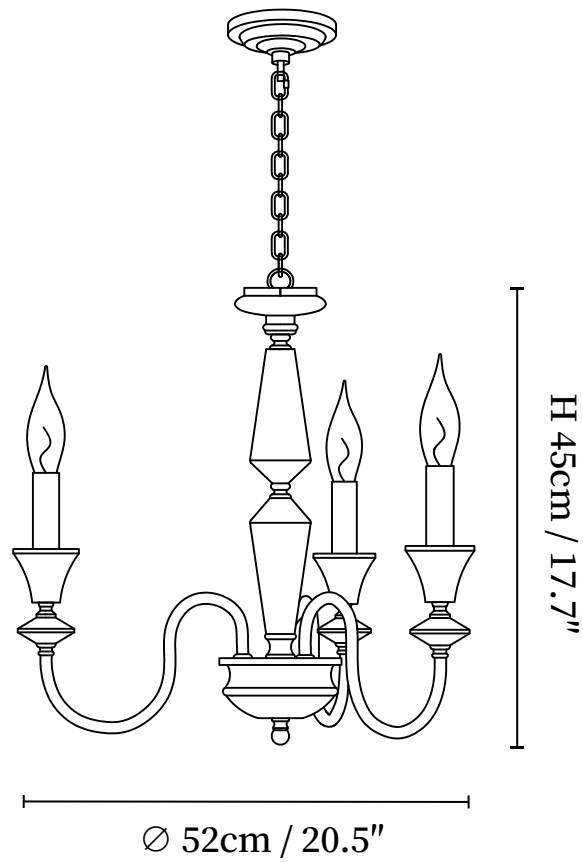

SPECIFICATION SHEET

SPECIFICATION DETAILS

*For custom options, consult factory for details

Fixture Dimensions	D 20.5" x H 17.7" (3 heads)
Light source	E14 (bulb not included)
Wattage	MAX 15W incandescent bulb or LED equivalent.
Voltage	AC 110-240V
Mounting	Hardwired.
Dimming	Compatible with dimmable bulbs (bulb not included)
Control method	Compatible with common wall switches (not included)
Finishes	Black.
Shade Details	Clear.
Material	Metal, Glass.
Hanging Length	Chain lengths range between 11.8", the length can be specified according to needs

SPECIFICATION SHEET

SPECIFICATION DETAILS

*For custom options, consult factory for details

Fixture Dimensions	D 25.6" x H 17.7" (6 heads)
Light source	E14 (bulb not included)
Wattage	MAX 15W incandescent bulb or LED equivalent.
Voltage	AC 110-240V
Mounting	Hardwired.
Dimming	Compatible with dimmable bulbs (bulb not included)
Control method	Compatible with common wall switches(not included)
Finishes	Black.
Shade Details	Clear.
Material	Metal, Glass.
Hanging Length	Chain lengths range between 11.8", the length can be specified according to needs

SPECIFICATION SHEET

SPECIFICATION DETAILS

*For custom options, consult factory for details

Fixture Dimensions	D 31.5" x H 18.1" (8 heads)
Light source	E14 (bulb not included)
Wattage	MAX 15W incandescent bulb or LED equivalent.
Voltage	AC 110-240V
Mounting	Hardwired.
Dimming	Compatible with dimmable bulbs (bulb not included)
Control method	Compatible with common wall switches (not included)
Finishes	Black.
Shade Details	Clear.
Material	Metal, Glass.
Hanging Length	Chain lengths range between 11.8", the length can be specified according to needs