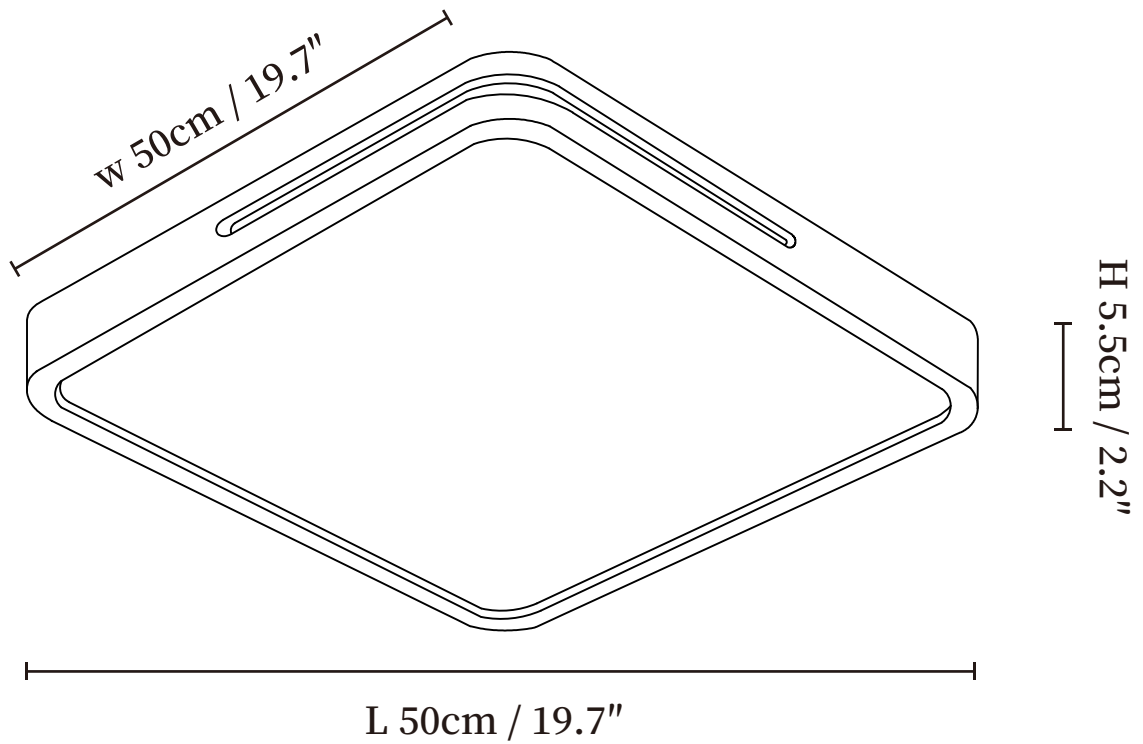

SPECIFICATION SHEET

SPECIFICATION DETAILS

*For custom options, consult factory for details

Fixture Dimensions	D 19.7" x H 2.2"
Light source	Integrated LED
Wattage	~54W
Voltage	AC 110-240V
Dimming	Not supported
CRI(Ra)	90+CRI
Mounting	Hardwired.
LED Rated Life	30000 hours
Color Temperature	Warm Light (3000K), Neutral Light (4000K), Cool Light (6000K)
Control method	Compatible with common wall switches(not included)
Finishes	Walnut Wood, Wood Color
Shade Details	White.
Material	Ceiling

SPECIFICATION SHEET

SPECIFICATION DETAILS

*For custom options, consult factory for details

Fixture Dimensions	L 19.7" x W19.7" x H 2.2"
Light source	Integrated LED
Wattage	~54W
Voltage	AC 110-240V
Dimming	Not supported
CRI(Ra)	90+CRI
Mounting	Hardwired.
LED Rated Life	30000 hours
Color Temperature	Warm Light (3000K), Neutral Light (4000K), Cool Light (6000K)
Control method	Compatible with common wall switches(not included)
Finishes	Walnut Wood, Wood Color
Shade Details	White.
Material	Ceiling

SPECIFICATION SHEET

SPECIFICATION DETAILS

*For custom options, consult factory for details

Fixture Dimensions	L 37.8" x W 26.0" x H 2.2"
Light source	Integrated LED
Wattage	~120W
Voltage	AC 110-240V
Dimming	Not supported
CRI(Ra)	90+CRI
Mounting	Hardwired.
LED Rated Life	30000 hours
Color Temperature	Warm Light (3000K), Neutral Light (4000K), Cool Light (6000K)
Control method	Compatible with common wall switches (not included)
Finishes	Walnut Wood, Wood Color
Shade Details	White.
Material	Ceiling