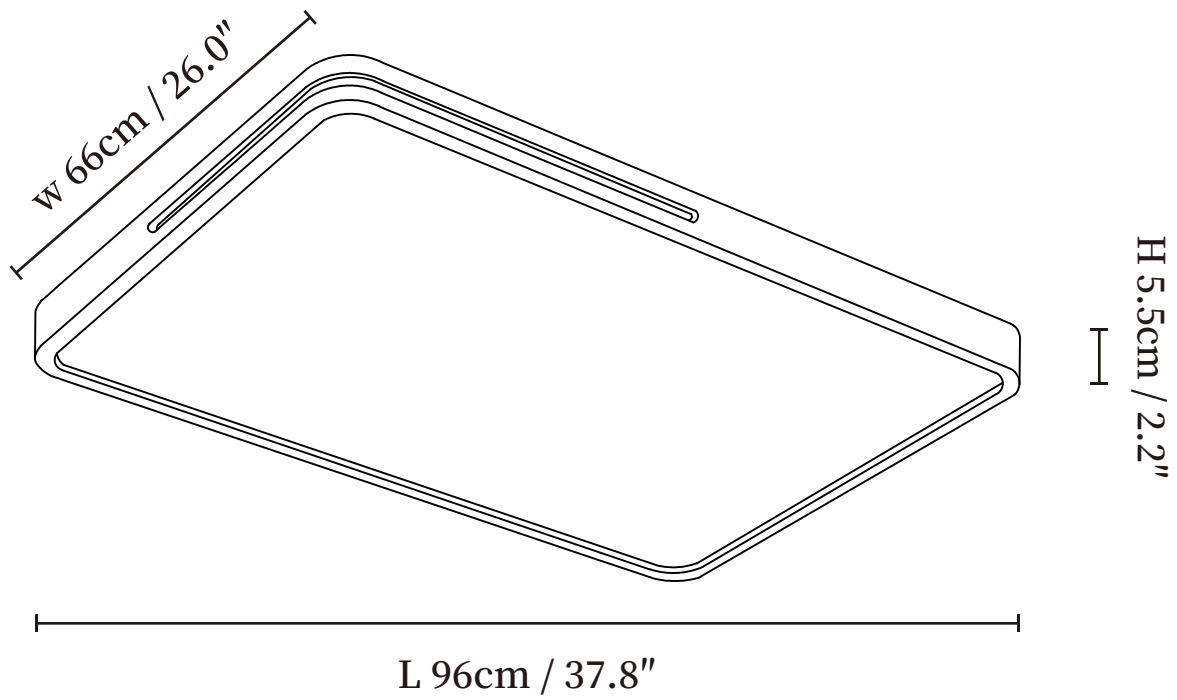

SPECIFICATION SHEET

SPECIFICATION DETAILS

*For custom options, consult factory for details

Fixture Dimensions	D 19.7" x H 2.2"
Light source	Integrated LED
Wattage	~54W
Voltage	AC 110-240V
Dimming	Not supported
CRI(Ra)	90+CRI
Mounting	Hardwired.
LED Rated Life	30000 hours
Color Temperature	Warm Light (3000K), Neutral Light (4000K), Cool Light (6000K)
Control method	Compatible with common wall switches(not included)
Finishes	Walnut Wood, Wood Color
Shade Details	White.
Material	Ceiling

SPECIFICATION SHEET

SPECIFICATION DETAILS

*For custom options, consult factory for details

Fixture Dimensions	L 19.7" x W19.7" x H 2.2"
Light source	Integrated LED
Wattage	~54W
Voltage	AC 110-240V
Dimming	Not supported
CRI(Ra)	90+CRI
Mounting	Hardwired.
LED Rated Life	30000 hours
Color Temperature	Warm Light (3000K), Neutral Light (4000K), Cool Light (6000K)
Control method	Compatible with common wall switches(not included)
Finishes	Walnut Wood, Wood Color
Shade Details	White.
Material	Ceiling

SPECIFICATION SHEET

SPECIFICATION DETAILS

*For custom options, consult factory for details

Fixture Dimensions	L 37.8" x W 26.0" x H 2.2"
Light source	Integrated LED
Wattage	~120W
Voltage	AC 110-240V
Dimming	Not supported
CRI(Ra)	90+CRI
Mounting	Hardwired.
LED Rated Life	30000 hours
Color Temperature	Warm Light (3000K), Neutral Light (4000K), Cool Light (6000K)
Control method	Compatible with common wall switches (not included)
Finishes	Walnut Wood, Wood Color
Shade Details	White.
Material	Ceiling