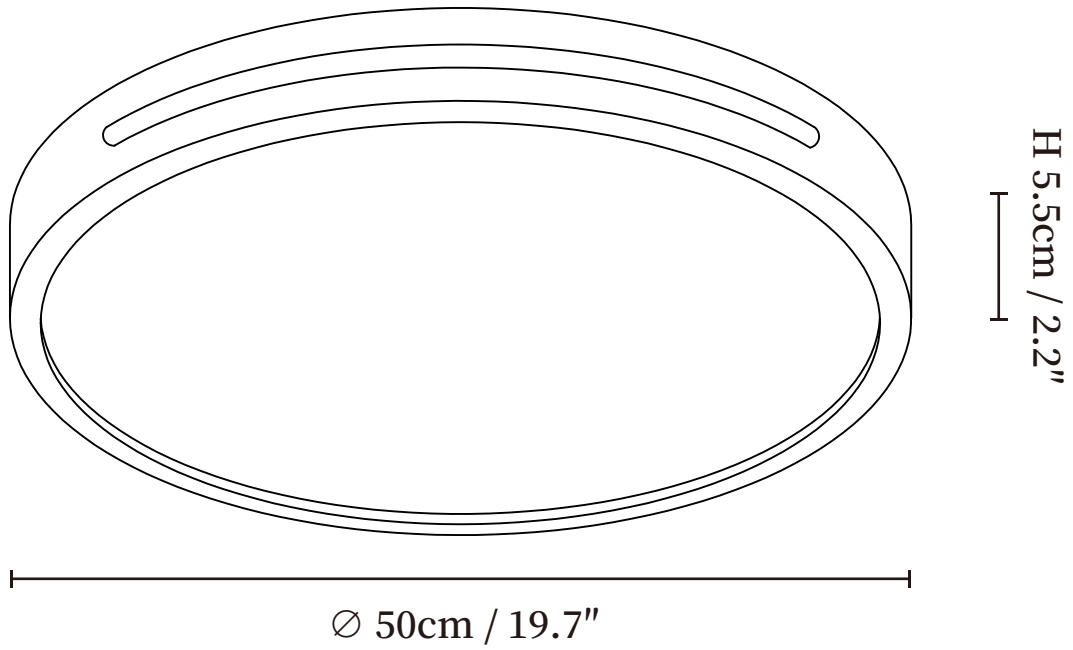

SPECIFICATION SHEET

SPECIFICATION DETAILS

*For custom options, consult factory for details

Fixture Dimensions	D 19.7" x H 2.2"
Light source	Integrated LED
Wattage	~54W
Voltage	AC 110-240V
Dimming	Not supported
CRI(Ra)	90+CRI
Mounting	Hardwired.
LED Rated Life	30000 hours
Color Temperature	Warm Light (3000K), Neutral Light (4000K), Cool Light (6000K)
Control method	Compatible with common wall switches(not included)
Finishes	Walnut Wood, Wood Color
Shade Details	White.
Material	Ceiling

SPECIFICATION SHEET

SPECIFICATION DETAILS

*For custom options, consult factory for details

Fixture Dimensions	L 19.7" x W19.7" x H 2.2"
Light source	Integrated LED
Wattage	~54W
Voltage	AC 110-240V
Dimming	Not supported
CRI(Ra)	90+CRI
Mounting	Hardwired.
LED Rated Life	30000 hours
Color Temperature	Warm Light (3000K), Neutral Light (4000K), Cool Light (6000K)
Control method	Compatible with common wall switches(not included)
Finishes	Walnut Wood, Wood Color
Shade Details	White.
Material	Ceiling

SPECIFICATION SHEET

SPECIFICATION DETAILS

*For custom options, consult factory for details

Fixture Dimensions	L 37.8" x W 26.0" x H 2.2"
Light source	Integrated LED
Wattage	~120W
Voltage	AC 110-240V
Dimming	Not supported
CRI(Ra)	90+CRI
Mounting	Hardwired.
LED Rated Life	30000 hours
Color Temperature	Warm Light (3000K), Neutral Light (4000K), Cool Light (6000K)
Control method	Compatible with common wall switches (not included)
Finishes	Walnut Wood, Wood Color
Shade Details	White.
Material	Ceiling