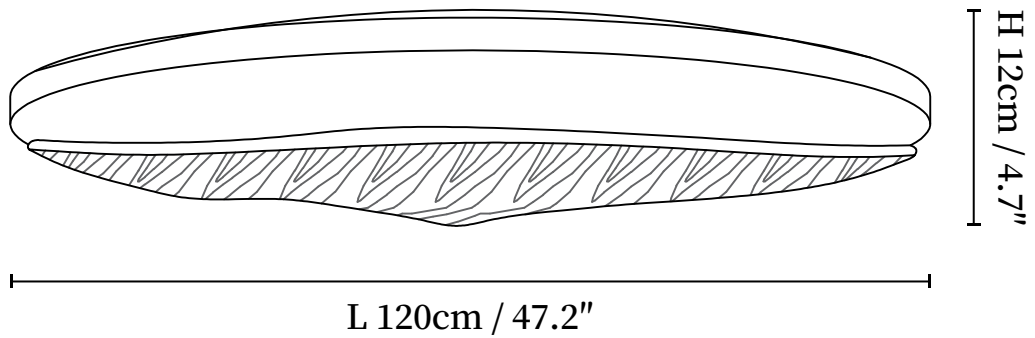

SPECIFICATION SHEET

SPECIFICATION DETAILS

*For custom options, consult factory for details

Fixture Dimensions	L 47.2" x W 17.7" x H 4.7" (Power: ~60W)
Light source	Integrated LED
Wattage	~60W
Voltage	AC 110-240V
Dimming	Not supported
CRI(Ra)	90+CRI
Mounting	Hardwired.
LED Rated Life	30000 hours
Color Temperature	Warm Light (3000K), Neutral Light (4000K), Cool Light (6000K)
Control method	Compatible with common wall switches(not included)
Finishes	Wood Color, Walnut Color, Black.
Shade Details	White.
Material	Metal, Wood, Acrylic.