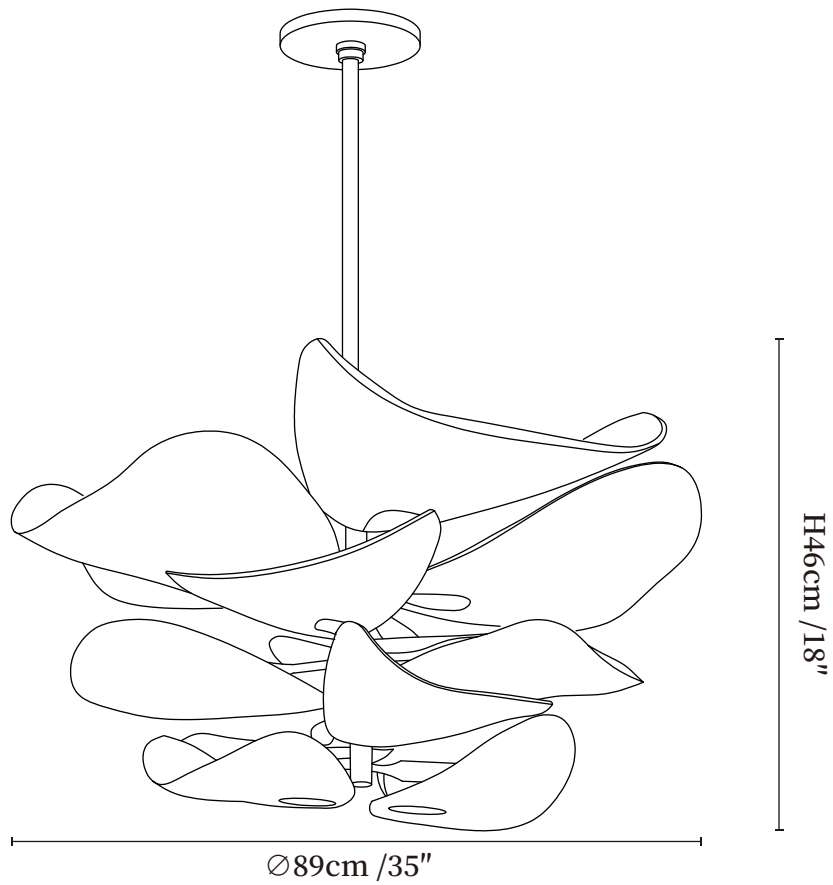

# SPECIFICATION SHEET

---

## SPECIFICATION DETAILS

\*For custom options, consult factory for details

<b>Fixture Dimensions</b>	Ø 28" x H 11.5"
<b>Light source</b>	E12 or E14(bulb not included)
<b>Wattage</b>	MAX 15W incandescent bulb or LED equivalent.
<b>Voltage</b>	AC 110-240V
<b>Mounting</b>	Hardwired.
<b>Dimming</b>	Compatible with dimmable bulbs (bulb not included)
<b>Control method</b>	Compatible with common wall switches(not included)
<b>Finishes</b>	Gold.
<b>Shade Details</b>	Grey.
<b>Material</b>	Metal, Glass.
<b>Rod Length</b>	Suspension rod is 11.8", and can be spliced as needed.

## SPECIFICATION DETAILS

\*For custom options, consult factory for details

<b>Fixture Dimensions</b>	Ø 35" x H 18"
<b>Light source</b>	E12 or E14(bulb not included)
<b>Wattage</b>	MAX 15W incandescent bulb or LED equivalent.
<b>Voltage</b>	AC 110-240V
<b>Mounting</b>	Hardwired.
<b>Dimming</b>	Compatible with dimmable bulbs (bulb not included)
<b>Control method</b>	Compatible with common wall switches(not included)
<b>Finishes</b>	Gold.
<b>Shade Details</b>	Grey.
<b>Material</b>	Metal, Glass.
<b>Rod Length</b>	Suspension rod is 11.8", and can be spliced as needed.