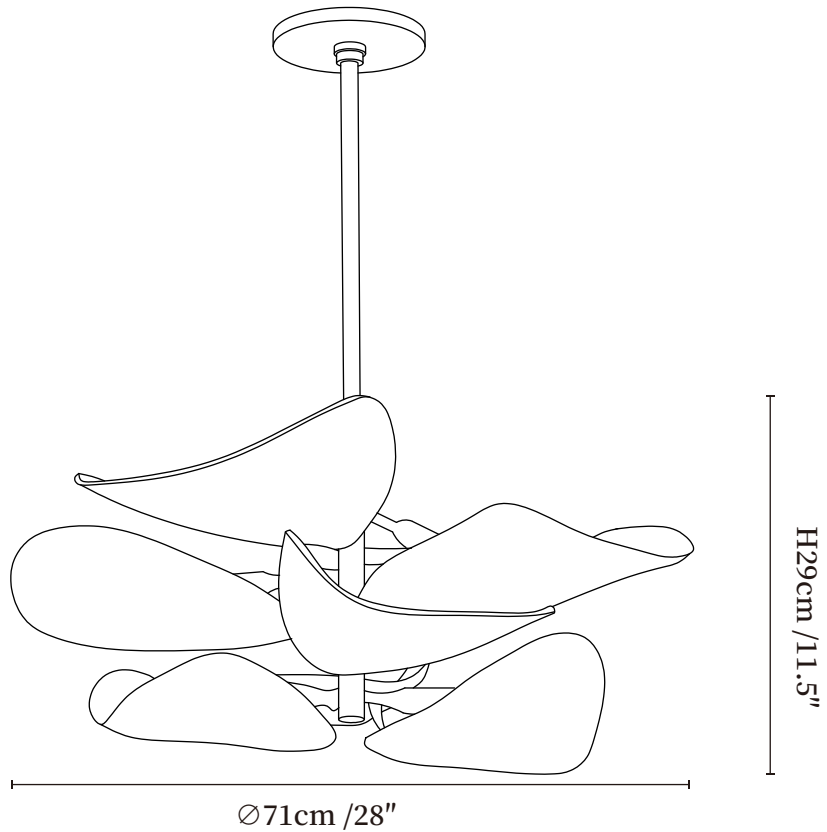

# SPECIFICATION SHEET

---

## SPECIFICATION DETAILS

\*For custom options, consult factory for details

<b>Fixture Dimensions</b>	Ø 28" x H 11.5"
<b>Light source</b>	E12 or E14(bulb not included)
<b>Wattage</b>	MAX 15W incandescent bulb or LED equivalent.
<b>Voltage</b>	AC 110-240V
<b>Mounting</b>	Hardwired.
<b>Dimming</b>	Compatible with dimmable bulbs (bulb not included)
<b>Control method</b>	Compatible with common wall switches(not included)
<b>Finishes</b>	Gold.
<b>Shade Details</b>	Grey.
<b>Material</b>	Metal, Glass.
<b>Rod Length</b>	Suspension rod is 11.8", and can be spliced as needed.

## SPECIFICATION DETAILS

\*For custom options, consult factory for details

<b>Fixture Dimensions</b>	Ø 35" x H 18"
<b>Light source</b>	E12 or E14(bulb not included)
<b>Wattage</b>	MAX 15W incandescent bulb or LED equivalent.
<b>Voltage</b>	AC 110-240V
<b>Mounting</b>	Hardwired.
<b>Dimming</b>	Compatible with dimmable bulbs (bulb not included)
<b>Control method</b>	Compatible with common wall switches(not included)
<b>Finishes</b>	Gold.
<b>Shade Details</b>	Grey.
<b>Material</b>	Metal, Glass.
<b>Rod Length</b>	Suspension rod is 11.8", and can be spliced as needed.