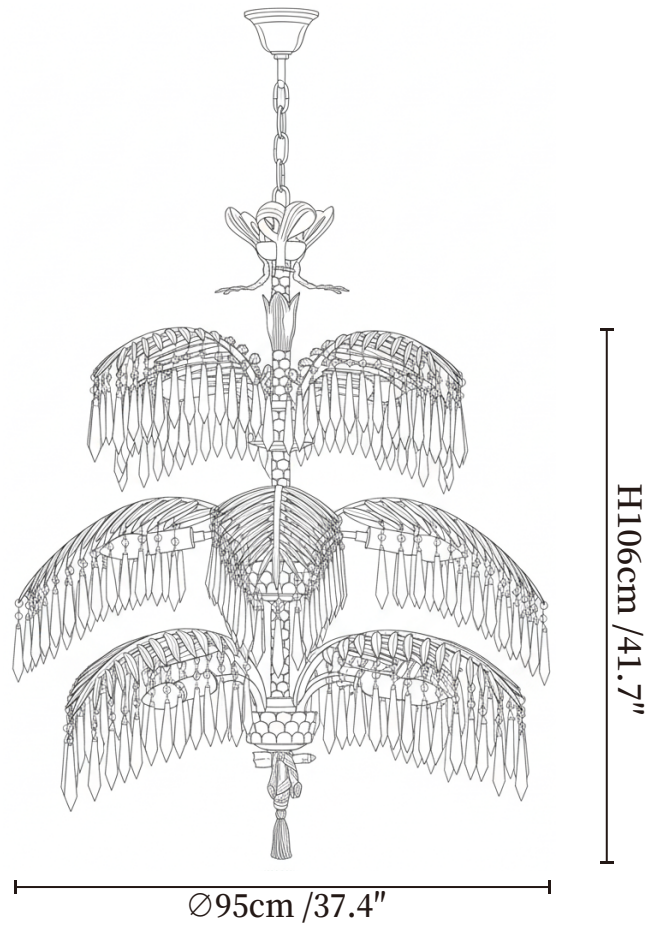

# SPECIFICATION SHEET

---

## SPECIFICATION DETAILS

\*For custom options, consult factory for details

<b>Fixture Dimensions</b>	Ø 37.4" x H 41.7"
<b>Light source</b>	E12 or E14(bulb not included)
<b>Wattage</b>	MAX 15W incandescent bulb or LED equivalent.
<b>Voltage</b>	AC 110-240V
<b>Mounting</b>	Hardwired.
<b>Dimming</b>	Compatible with dimmable bulbs (bulb not included)
<b>Control method</b>	Compatible with common wall switches(not included)
<b>Finishes</b>	Brass.
<b>Shade Details</b>	Clear.
<b>Material</b>	Brass, Crystal.
<b>Hanging Length</b>	Chain lengths range between 11.8", the length can be specified according to needs