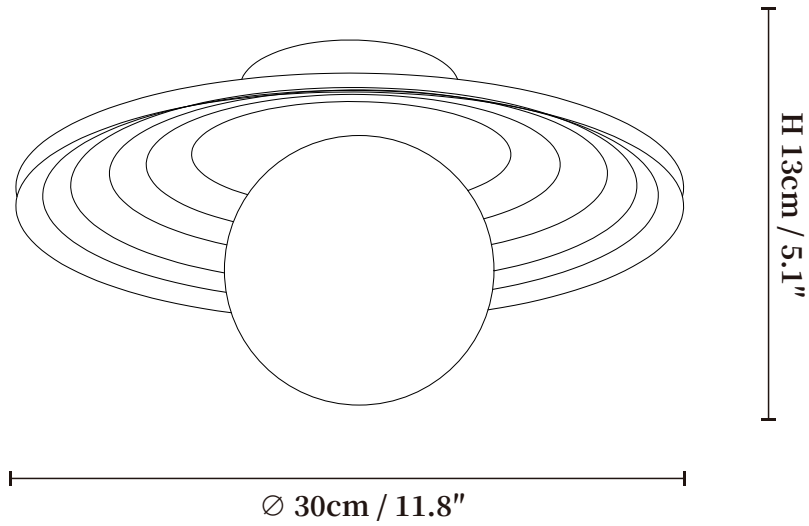

SPECIFICATION SHEET

SPECIFICATION DETAILS

*For custom options, consult factory for details

Fixture Dimensions	Ø 11.8" x H 5.1"
Light source	E26 or E27 (bulb not included)
Wattage	MAX 5W incandescent bulb or LED equivalent.
Voltage	AC 110-240V
Mounting	Hardwired.
Dimming	Please purchase dimmable light bulbs separately.
Control method	Compatible with common wall switches(not included)
Finishes	Walnut Wood, Wood Color
Shade Details	White
Material	Metal, Wood