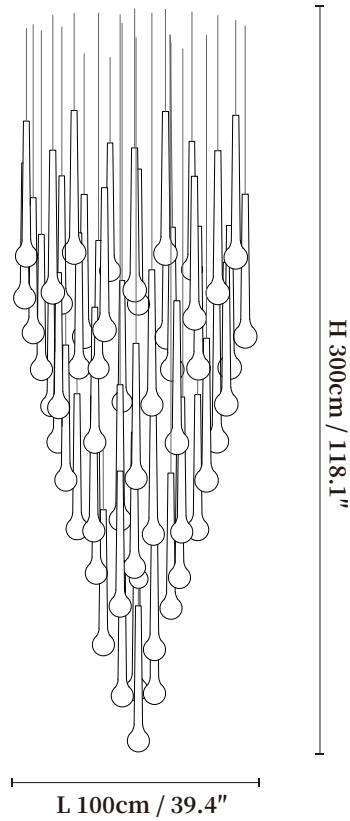

# SPECIFICATION SHEET

---

## SPECIFICATION DETAILS

\*For custom options, consult factory for details

<b>Fixture Dimensions</b>	L 39.4" x H 106.3" x OH 118.1"
<b>Light source</b>	Integrated LED
<b>Wattage</b>	Total power ~24 watts
<b>Voltage</b>	AC 110-240V
<b>Dimming</b>	Not supported
<b>CRI(Ra)</b>	90+CRI
<b>Mounting</b>	Hardwired.
<b>LED Rated Life</b>	50000 hours
<b>Color Temperature</b>	Warm Light (3000K), Neutral Light (4000K), Cool Light (6000K)
<b>Control method</b>	Compatible with common wall switches(not included)
<b>Finishes</b>	Chrome, Rose Gold, Gold
<b>Shade Details</b>	Chrome, Rose Gold, Gold
<b>Material</b>	Metal, Glass
<b>Wire Length</b>	The standard length of the cord is 59" (150 cm), the length is adjustable.