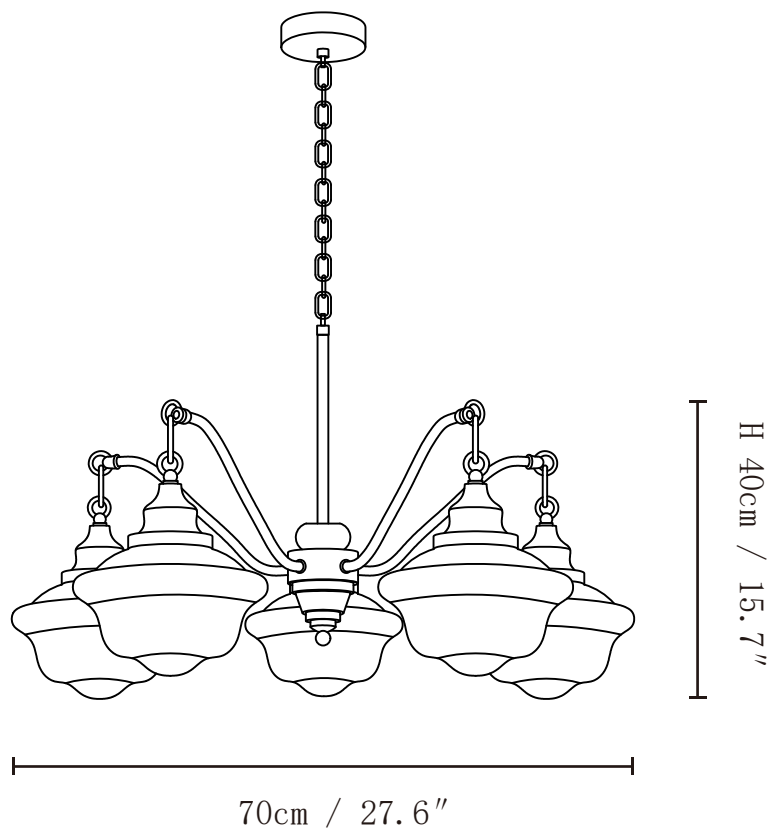

SPECIFICATION SHEET

SPECIFICATION DETAILS

*For custom options, consult factory for details

Fixture Dimensions	∅ 22.8" x H 15.7"(3heads)
Light source	E26 or E27 (bulb not included)
Wattage	MAX 40W incandescent bulb or LED equivalent.
Voltage	AC 110-240V
Mounting	Hardwired
Dimming	Compatible with dimmable bulbs (bulb not included)
Control method	Compatible with common wall switches(not included)
Finishes	Gold
Shade Details	White
Material	Glass, Metal
Rod Length	Chain lengths range between 19.7", the length can be specified according to needs

SPECIFICATION SHEET

SPECIFICATION DETAILS

*For custom options, consult factory for details

Fixture Dimensions	Ø 27.6" x H 15.7" (5heads)
Light source	E26 or E27 (bulb not included)
Wattage	MAX 40W incandescent bulb or LED equivalent.
Voltage	AC 110-240V
Mounting	Hardwired
Dimming	Compatible with dimmable bulbs (bulb not included)
Control method	Compatible with common wall switches (not included)
Finishes	Gold
Shade Details	White
Material	Glass, Metal
Rod Length	Chain lengths range between 19.7", the length can be specified according to needs