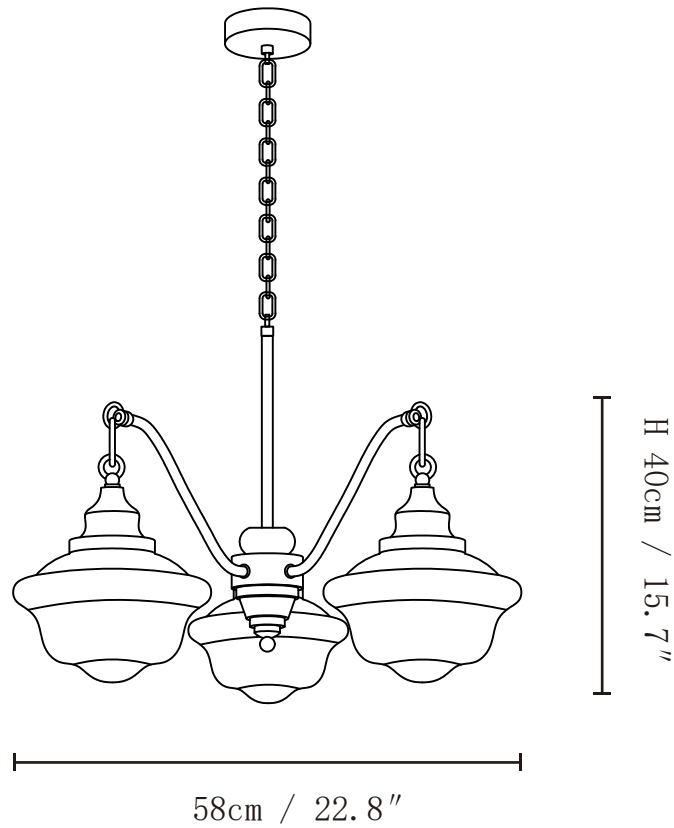

SPECIFICATION SHEET

SPECIFICATION DETAILS

*For custom options, consult factory for details

Fixture Dimensions	∅ 22.8" x H 15.7"(3heads)
Light source	E26 or E27 (bulb not included)
Wattage	MAX 40W incandescent bulb or LED equivalent.
Voltage	AC 110-240V
Mounting	Hardwired
Dimming	Compatible with dimmable bulbs (bulb not included)
Control method	Compatible with common wall switches(not included)
Finishes	Gold
Shade Details	White
Material	Glass, Metal
Rod Length	Chain lengths range between 19.7", the length can be specified according to needs

SPECIFICATION SHEET

SPECIFICATION DETAILS

*For custom options, consult factory for details

Fixture Dimensions	Ø 27.6" x H 15.7" (5heads)
Light source	E26 or E27 (bulb not included)
Wattage	MAX 40W incandescent bulb or LED equivalent.
Voltage	AC 110-240V
Mounting	Hardwired
Dimming	Compatible with dimmable bulbs (bulb not included)
Control method	Compatible with common wall switches (not included)
Finishes	Gold
Shade Details	White
Material	Glass, Metal
Rod Length	Chain lengths range between 19.7", the length can be specified according to needs