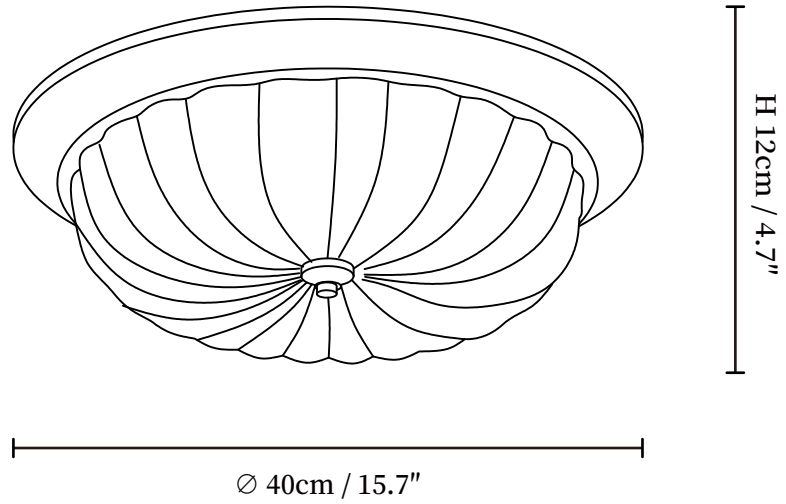

SPECIFICATION SHEET

SPECIFICATION DETAILS

*For custom options, consult factory for details

Fixture Dimensions	Ø 15.7" x H 4.7"
Light source	Integrated LED
Wattage	~15W
Voltage	AC 110-240V
Dimming	Not supported
CRI(Ra)	90+CRI
Mounting	Hardwired.
LED Rated Life	30000 hours
Color Temperature	Warm Light (3000K), Neutral Light (4000K), Cool Light (6000K)
Control method	Compatible with common wall switches (not included)
Finishes	Brass, Black
Shade Details	White
Material	Metal, Brass, Glass

SPECIFICATION SHEET

SPECIFICATION DETAILS

*For custom options, consult factory for details

Fixture Dimensions	Ø 19.7" x H 5.9"
Light source	Integrated LED
Wattage	~15W
Voltage	AC 110-240V
Dimming	Not supported
CRI(Ra)	90+CRI
Mounting	Hardwired.
LED Rated Life	30000 hours
Color Temperature	Warm Light (3000K), Neutral Light (4000K), Cool Light (6000K)
Control method	Compatible with common wall switches (not included)
Finishes	Brass, Black
Shade Details	White
Material	Metal, Brass, Glass