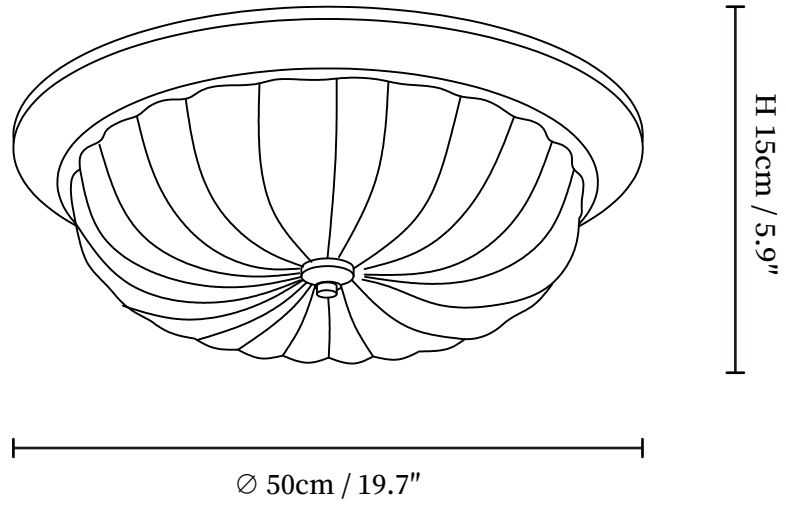

SPECIFICATION SHEET

SPECIFICATION DETAILS

*For custom options, consult factory for details

Fixture Dimensions	Ø 15.7" x H 4.7"
Light source	Integrated LED
Wattage	~15W
Voltage	AC 110-240V
Dimming	Not supported
CRI(Ra)	90+CRI
Mounting	Hardwired.
LED Rated Life	30000 hours
Color Temperature	Warm Light (3000K), Neutral Light (4000K), Cool Light (6000K)
Control method	Compatible with common wall switches (not included)
Finishes	Brass, Black
Shade Details	White
Material	Metal, Brass, Glass

SPECIFICATION SHEET

SPECIFICATION DETAILS

*For custom options, consult factory for details

Fixture Dimensions	Ø 19.7" x H 5.9"
Light source	Integrated LED
Wattage	~15W
Voltage	AC 110-240V
Dimming	Not supported
CRI(Ra)	90+CRI
Mounting	Hardwired.
LED Rated Life	30000 hours
Color Temperature	Warm Light (3000K), Neutral Light (4000K), Cool Light (6000K)
Control method	Compatible with common wall switches (not included)
Finishes	Brass, Black
Shade Details	White
Material	Metal, Brass, Glass