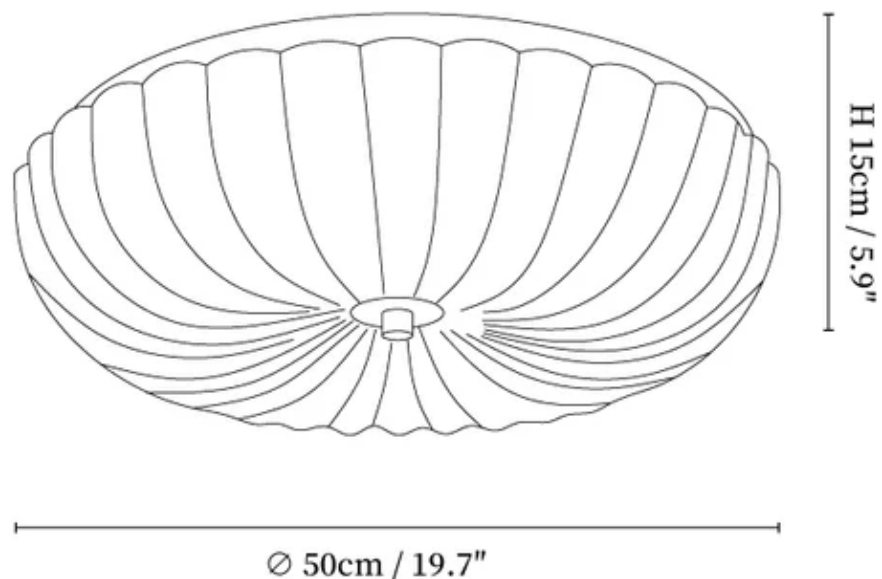

SPECIFICATION SHEET

SPECIFICATION DETAILS

*For custom options, consult factory for details

Fixture Dimensions	∅ 7.9" x H 4.7" ∅ 11.8" x H 4.7" ∅ 15.7" x H 5.1" ∅ 19.7" x H 5.9"
Light source	Integrated LED
Wattage	~12W/~27W/~36W/~48W
Voltage	AC 110-240V
Dimming	Not supported
CRI(Ra)	90+CRI
Mounting	Hardwired.
LED Rated Life	30000 hours
Color Temperature	Warm Light (3000K), Neutral Light (4000K), Cool Light (6000K)
Control method	Compatible with common wall switches(not included)
Finishes	Gold.
Shade Details	Frosted White.
Material	Metal, Glass.