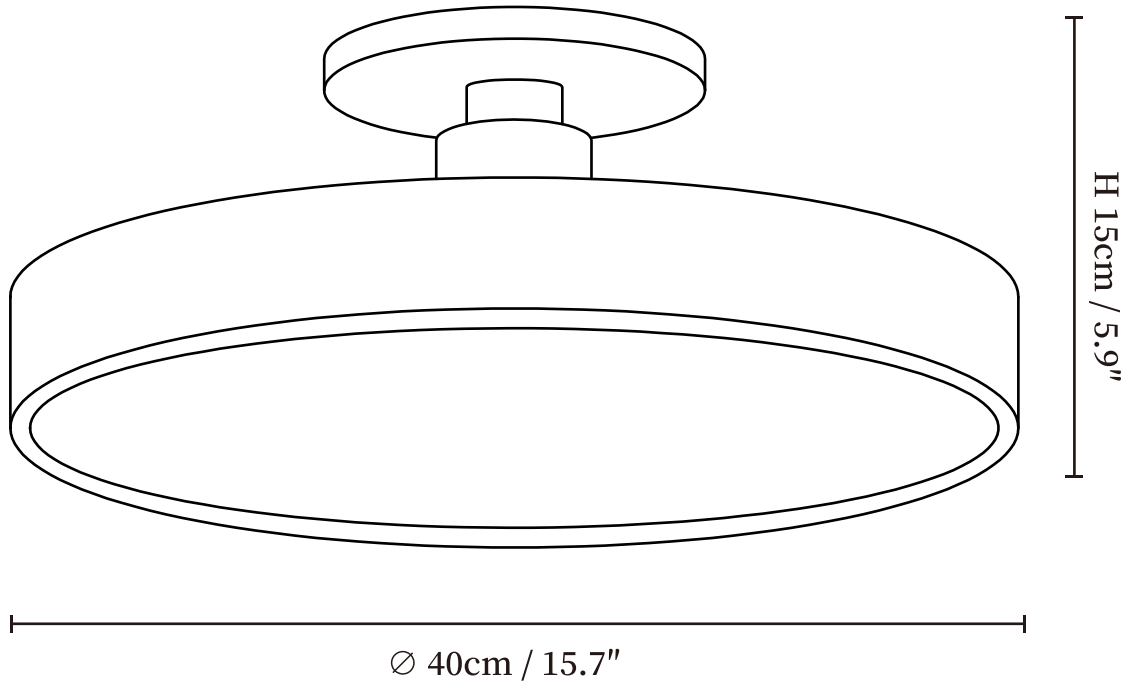

## SPECIFICATION DETAILS

\*For custom options, consult factory for details

<b>Fixture Dimensions</b>	Ø 11.8" x H 5.1", Ø 15.7" x H 5.9"
<b>Light source</b>	Integrated LED
<b>Wattage</b>	~5W
<b>Voltage</b>	AC 110-240V
<b>Dimming</b>	Compatible with dimmable LED and dimmable bulbs.
<b>CRI(Ra)</b>	90+CRI
<b>Mounting</b>	Hardwired.
<b>LED Rated Life</b>	30000 hours
<b>Color Temperature</b>	Warm Light (3000K), Neutral Light (4000K), Cool Light (6000K)
<b>Control method</b>	Compatible with common wall switches (not included)
<b>Finishes</b>	Black, White, Grey, Pink, Blue, Yellow.
<b>Shade Details</b>	White.
<b>Material</b>	Metal, Aluminum, Acrylic.