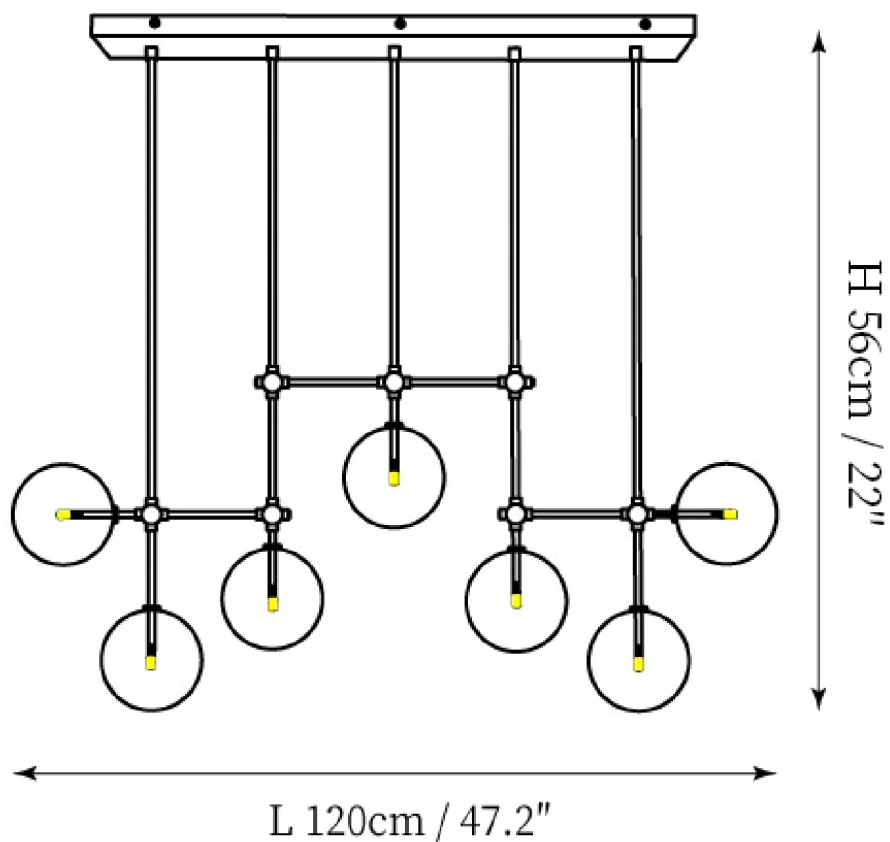

SPECIFICATION SHEET

SPECIFICATION DETAILS

*For custom options, consult factory for details

Fixture Dimensions	Ø 47.2" x H 25.6"
Light source	E14 (bulb not included)
Wattage	MAX 40W incandescent bulb or LED equivalent.
Voltage	AC 110-240V
Mounting	Hardwired.
Dimming	Compatible with dimmable bulbs (bulb not included)
Control method	Compatible with common wall switches(not included)
Finishes	Black, Gold, Chrome.
Shade Details	Clear.
Material	Metal, Glass.
Rod Length	Suspension rod is 3.9"/7.9"/11.8", and can be spliced as needed.

SPECIFICATION SHEET

SPECIFICATION DETAILS

*For custom options, consult factory for details

Fixture Dimensions	Ø 31.5" x H 27.6"
Light source	E14 (bulb not included)
Wattage	MAX 40W incandescent bulb or LED equivalent.
Voltage	AC 110-240V
Mounting	Hardwired.
Dimming	Compatible with dimmable bulbs (bulb not included)
Control method	Compatible with common wall switches (not included)
Finishes	Black, Gold, Chrome.
Shade Details	Clear.
Material	Metal, Glass.
Rod Length	Suspension rod is 3.9"/7.9"/11.8", and can be spliced as needed.

SPECIFICATION SHEET

SPECIFICATION DETAILS

*For custom options, consult factory for details

Fixture Dimensions	L 47.2" x H 22"
Light source	E14 (bulb not included)
Wattage	MAX 40W incandescent bulb or LED equivalent.
Voltage	AC 110-240V
Mounting	Hardwired.
Dimming	Compatible with dimmable bulbs (bulb not included)
Control method	Compatible with common wall switches (not included)
Finishes	Black, Gold, Chrome.
Shade Details	Clear.
Material	Metal, Glass.
Rod Length	Suspension rod is 3.9"/7.9"/11.8", and can be spliced as needed.