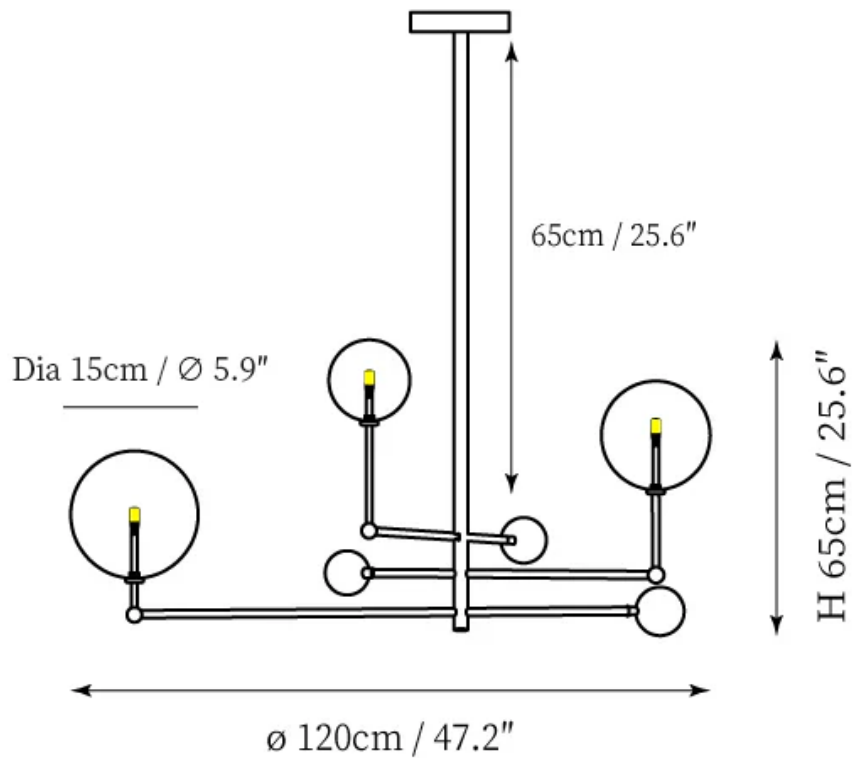

SPECIFICATION SHEET

SPECIFICATION DETAILS

*For custom options, consult factory for details

Fixture Dimensions	Ø 47.2" x H 25.6"
Light source	E14 (bulb not included)
Wattage	MAX 40W incandescent bulb or LED equivalent.
Voltage	AC 110-240V
Mounting	Hardwired.
Dimming	Compatible with dimmable bulbs (bulb not included)
Control method	Compatible with common wall switches(not included)
Finishes	Black, Gold, Chrome.
Shade Details	Clear.
Material	Metal, Glass.
Rod Length	Suspension rod is 3.9"/7.9"/11.8", and can be spliced as needed.

SPECIFICATION SHEET

SPECIFICATION DETAILS

*For custom options, consult factory for details

Fixture Dimensions	Ø 31.5" x H 27.6"
Light source	E14 (bulb not included)
Wattage	MAX 40W incandescent bulb or LED equivalent.
Voltage	AC 110-240V
Mounting	Hardwired.
Dimming	Compatible with dimmable bulbs (bulb not included)
Control method	Compatible with common wall switches (not included)
Finishes	Black, Gold, Chrome.
Shade Details	Clear.
Material	Metal, Glass.
Rod Length	Suspension rod is 3.9"/7.9"/11.8", and can be spliced as needed.

SPECIFICATION SHEET

SPECIFICATION DETAILS

*For custom options, consult factory for details

Fixture Dimensions	L 47.2" x H 22"
Light source	E14 (bulb not included)
Wattage	MAX 40W incandescent bulb or LED equivalent.
Voltage	AC 110-240V
Mounting	Hardwired.
Dimming	Compatible with dimmable bulbs (bulb not included)
Control method	Compatible with common wall switches (not included)
Finishes	Black, Gold, Chrome.
Shade Details	Clear.
Material	Metal, Glass.
Rod Length	Suspension rod is 3.9"/7.9"/11.8", and can be spliced as needed.