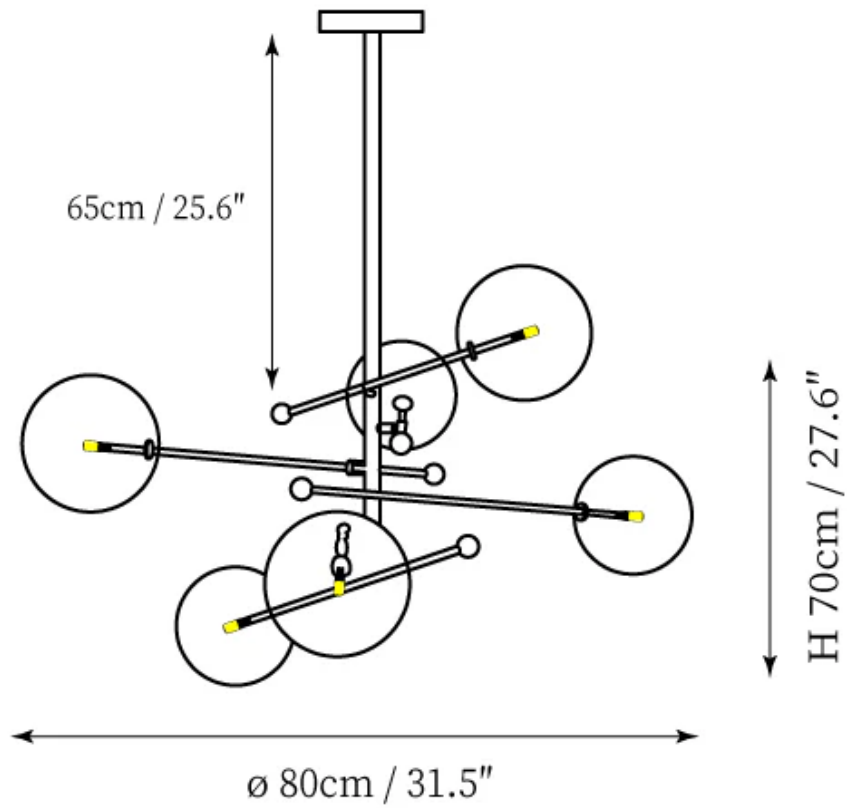

SPECIFICATION SHEET

SPECIFICATION DETAILS

*For custom options, consult factory for details

Fixture Dimensions	Ø 47.2" x H 25.6"
Light source	E14 (bulb not included)
Wattage	MAX 40W incandescent bulb or LED equivalent.
Voltage	AC 110-240V
Mounting	Hardwired.
Dimming	Compatible with dimmable bulbs (bulb not included)
Control method	Compatible with common wall switches(not included)
Finishes	Black, Gold, Chrome.
Shade Details	Clear.
Material	Metal, Glass.
Rod Length	Suspension rod is 3.9"/7.9"/11.8", and can be spliced as needed.

SPECIFICATION SHEET

SPECIFICATION DETAILS

*For custom options, consult factory for details

Fixture Dimensions	Ø 31.5" x H 27.6"
Light source	E14 (bulb not included)
Wattage	MAX 40W incandescent bulb or LED equivalent.
Voltage	AC 110-240V
Mounting	Hardwired.
Dimming	Compatible with dimmable bulbs (bulb not included)
Control method	Compatible with common wall switches (not included)
Finishes	Black, Gold, Chrome.
Shade Details	Clear.
Material	Metal, Glass.
Rod Length	Suspension rod is 3.9"/7.9"/11.8", and can be spliced as needed.

SPECIFICATION SHEET

SPECIFICATION DETAILS

*For custom options, consult factory for details

Fixture Dimensions	L 47.2" x H 22"
Light source	E14 (bulb not included)
Wattage	MAX 40W incandescent bulb or LED equivalent.
Voltage	AC 110-240V
Mounting	Hardwired.
Dimming	Compatible with dimmable bulbs (bulb not included)
Control method	Compatible with common wall switches (not included)
Finishes	Black, Gold, Chrome.
Shade Details	Clear.
Material	Metal, Glass.
Rod Length	Suspension rod is 3.9"/7.9"/11.8", and can be spliced as needed.