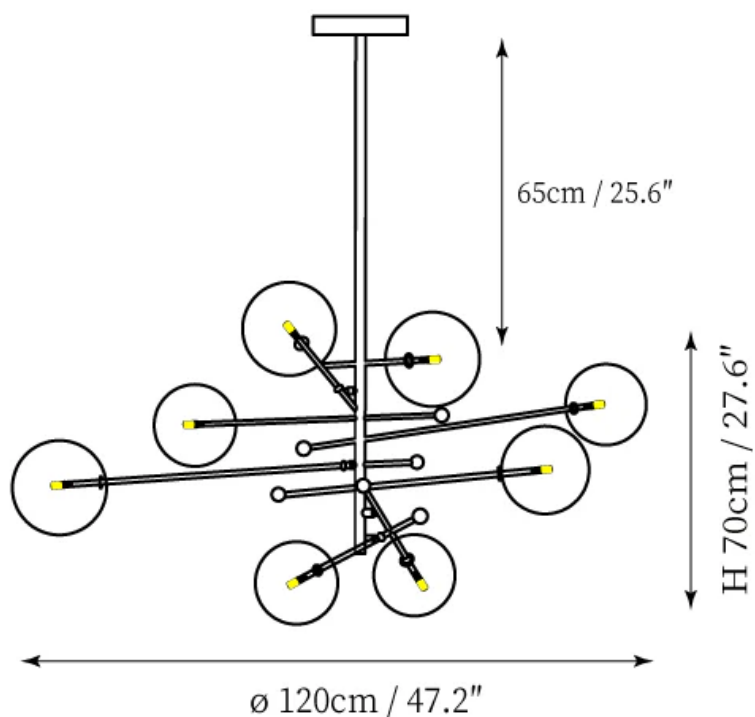

SPECIFICATION SHEET

SPECIFICATION DETAILS

*For custom options, consult factory for details

Fixture Dimensions	∅ 47.2" x H 27.6"
Light source	E14 (bulb not included)
Wattage	MAX 40W incandescent bulb or LED equivalent.
Voltage	AC 110-240V
Mounting	Hardwired.
Dimming	Compatible with dimmable bulbs (bulb not included)
Control method	Compatible with common wall switches (not included)
Finishes	Black, Gold, Chrome.
Shade Details	Clear.
Material	Metal, Glass.
Rod Length	Suspension rod is 3.9"/7.9"/11.8", and can be spliced as needed.