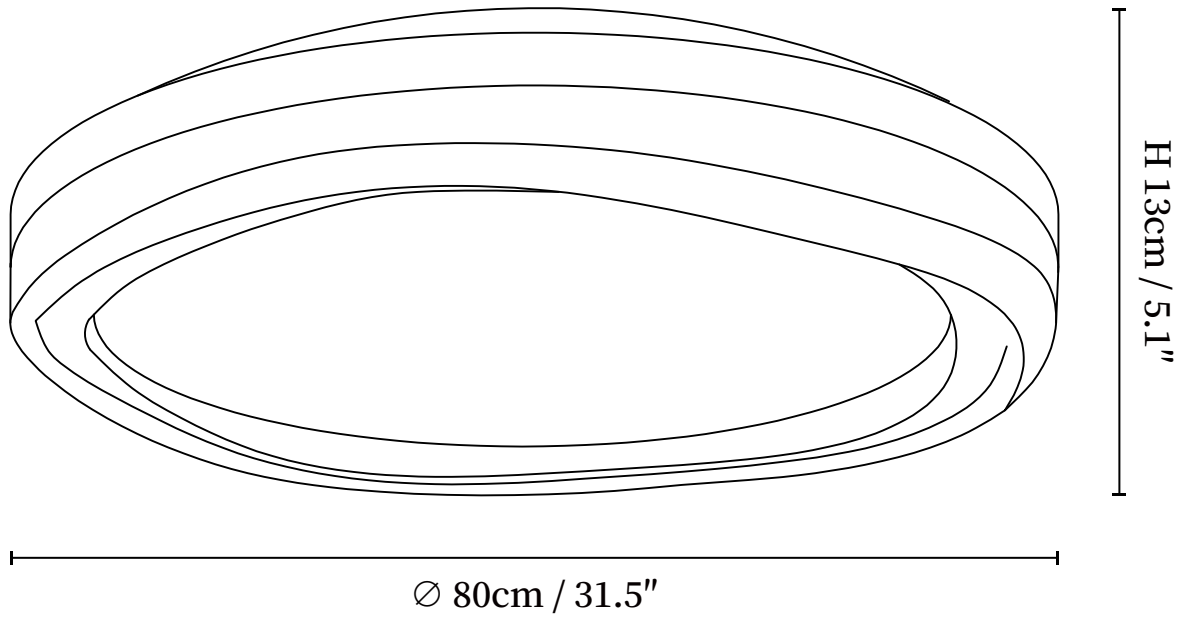

SPECIFICATION SHEET

SPECIFICATION DETAILS

*For custom options, consult factory for details

Fixture Dimensions	D 17.7" x H 5.1" (Power: ~30W) D 23.6" x H 5.1" (Power: ~48W) D 31.5" x H 5.1" (Power: ~65W)
Light source	Integrated LED
Wattage	~30W/~48W/~65W
Voltage	AC 110-240V
Dimming	Not supported
CRI(Ra)	90+CRI
Mounting	Hardwired.
LED Rated Life	30000 hours
Color Temperature	Warm Light (3000K), Neutral Light (4000K), Cool Light (6000K)
Control method	Compatible with common wall switches(not included)
Finishes	Wood Color, Walnut Color, Black.
Shade Details	White.
Material	Metal, Wood, Acrylic.