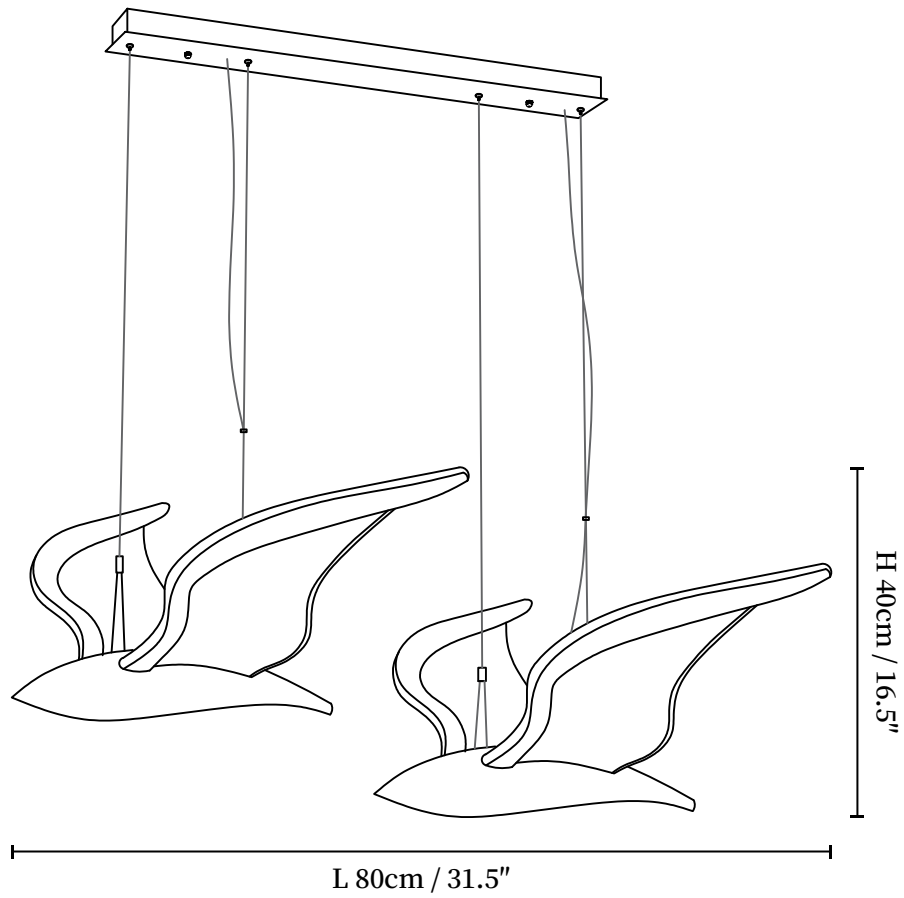

SPECIFICATION SHEET

SPECIFICATION DETAILS

*For custom options, consult factory for details

Fixture Dimensions	L 15.7" x W 23.2" x H 9.8" (1 Head) L 22" x W 32.8" x H 13" (1 Head)
Light source	Integrated LED
Wattage	Total power ~5 watts
Voltage	AC 110-240V
Dimming	Not supported
CRI(Ra)	90+CRI
Mounting	Hardwired.
LED Rated Life	50000 hours
Color Temperature	Warm Light (3000K), Neutral Light (4000K), Cool Light (6000K)
Control method	Compatible with common wall switches (not included)
Finishes	Wood Color, Walnut Color.
Shade Details	White.
Material	Metal, Wood, Acrylic.
Wire Length	The standard length of the cord is 59" (150 cm), the length is adjustable.

SPECIFICATION SHEET

SPECIFICATION DETAILS

*For custom options, consult factory for details

Fixture Dimensions	L 31.5" x W 23.2" x H 16.5"
Light source	Integrated LED
Wattage	Total power ~5 watts
Voltage	AC 110-240V
Dimming	Not supported
CRI(Ra)	90+CRI
Mounting	Hardwired.
LED Rated Life	50000 hours
Color Temperature	Warm Light (3000K), Neutral Light (4000K), Cool Light (6000K)
Control method	Compatible with common wall switches(not included)
Finishes	Wood Color, Walnut Color.
Shade Details	White.
Material	Metal, Wood, Acrylic.
Wire Length	The standard length of the cord is 59" (150 cm), the length is adjustable.

SPECIFICATION SHEET

SPECIFICATION DETAILS

*For custom options, consult factory for details

Fixture Dimensions	L 39.4" x W 23.2" x H 21.7"
Light source	Integrated LED
Wattage	Total power ~5 watts
Voltage	AC 110-240V
Dimming	Not supported
CRI(Ra)	90+CRI
Mounting	Hardwired.
LED Rated Life	50000 hours
Color Temperature	Warm Light (3000K), Neutral Light (4000K), Cool Light (6000K)
Control method	Compatible with common wall switches (not included)
Finishes	Wood Color, Walnut Color.
Shade Details	White.
Material	Metal, Wood, Acrylic.
Wire Length	The standard length of the cord is 59" (150 cm), the length is adjustable.