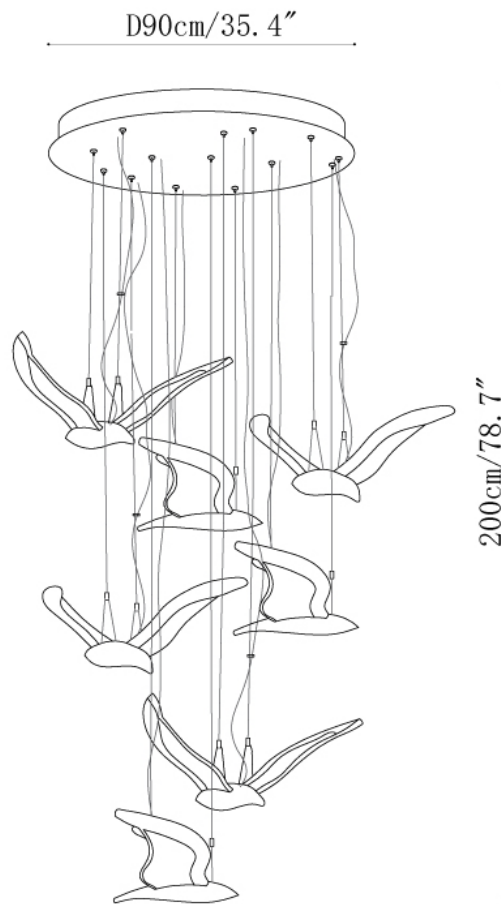

SPECIFICATION SHEET

SPECIFICATION DETAILS

*For custom options, consult factory for details

Fixture Dimensions	D 47.2" x H 23.6"
Light source	Integrated LED
Wattage	Total power ~5 watts
Voltage	AC 110-240V
Dimming	Not supported
CRI(Ra)	90+CRI
Mounting	Hardwired.
LED Rated Life	50000 hours
Color Temperature	Warm Light (3000K), Neutral Light (4000K), Cool Light (6000K)
Control method	Compatible with common wall switches(not included)
Finishes	Wood Color, Walnut Color.
Shade Details	White.
Material	Metal, Wood, Acrylic.
Wire Length	The standard length of the cord is 59" (150 cm), the

SPECIFICATION SHEET

SPECIFICATION DETAILS

*For custom options, consult factory for details

Fixture Dimensions	∅ 33.5" x H 59"
Light source	Integrated LED
Wattage	Total power ~5 watts
Voltage	AC 110-240V
Dimming	Not supported
CRI(Ra)	90+CRI
Mounting	Hardwired.
LED Rated Life	50000 hours
Color Temperature	Warm Light (3000K), Neutral Light (4000K), Cool Light (6000K)
Control method	Compatible with common wall switches (not included)
Finishes	Wood Color, Walnut Color.
Shade Details	White.
Material	Metal, Wood, Acrylic.
Wire Length	The standard length of the cord is 59" (150 cm), the length is adjustable.

SPECIFICATION SHEET

SPECIFICATION DETAILS

*For custom options, consult factory for details

Fixture Dimensions	∅ 35.4" x H 78.7"
Light source	Integrated LED
Wattage	Total power ~5 watts
Voltage	AC 110-240V
Dimming	Not supported
CRI(Ra)	90+CRI
Mounting	Hardwired.
LED Rated Life	50000 hours
Color Temperature	Warm Light (3000K), Neutral Light (4000K), Cool Light (6000K)
Control method	Compatible with common wall switches (not included)
Finishes	Wood Color, Walnut Color.
Shade Details	White.
Material	Metal, Wood, Acrylic.
Wire Length	The standard length of the cord is 59" (150 cm), the length is adjustable.