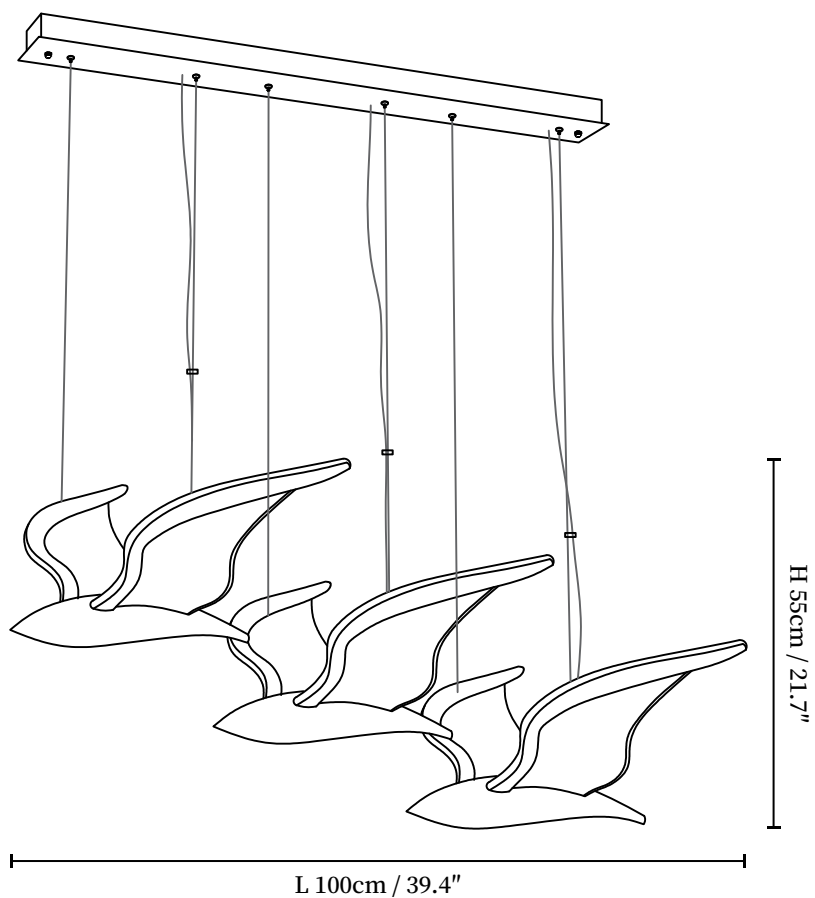

SPECIFICATION SHEET

SPECIFICATION DETAILS

*For custom options, consult factory for details

Fixture Dimensions	L 15.7" x W 23.2" x H 9.8" (1 Head) L 22" x W 32.8" x H 13" (1 Head)
Light source	Integrated LED
Wattage	Total power ~5 watts
Voltage	AC 110-240V
Dimming	Not supported
CRI(Ra)	90+CRI
Mounting	Hardwired.
LED Rated Life	50000 hours
Color Temperature	Warm Light (3000K), Neutral Light (4000K), Cool Light (6000K)
Control method	Compatible with common wall switches (not included)
Finishes	Wood Color, Walnut Color.
Shade Details	White.
Material	Metal, Wood, Acrylic.
Wire Length	The standard length of the cord is 59" (150 cm), the length is adjustable.

SPECIFICATION SHEET

SPECIFICATION DETAILS

*For custom options, consult factory for details

Fixture Dimensions	L 31.5" x W 23.2" x H 16.5"
Light source	Integrated LED
Wattage	Total power ~5 watts
Voltage	AC 110-240V
Dimming	Not supported
CRI(Ra)	90+CRI
Mounting	Hardwired.
LED Rated Life	50000 hours
Color Temperature	Warm Light (3000K), Neutral Light (4000K), Cool Light (6000K)
Control method	Compatible with common wall switches(not included)
Finishes	Wood Color, Walnut Color.
Shade Details	White.
Material	Metal, Wood, Acrylic.
Wire Length	The standard length of the cord is 59" (150 cm), the length is adjustable.

SPECIFICATION SHEET

SPECIFICATION DETAILS

*For custom options, consult factory for details

Fixture Dimensions	L 39.4" x W 23.2" x H 21.7"
Light source	Integrated LED
Wattage	Total power ~5 watts
Voltage	AC 110-240V
Dimming	Not supported
CRI(Ra)	90+CRI
Mounting	Hardwired.
LED Rated Life	50000 hours
Color Temperature	Warm Light (3000K), Neutral Light (4000K), Cool Light (6000K)
Control method	Compatible with common wall switches (not included)
Finishes	Wood Color, Walnut Color.
Shade Details	White.
Material	Metal, Wood, Acrylic.
Wire Length	The standard length of the cord is 59" (150 cm), the length is adjustable.