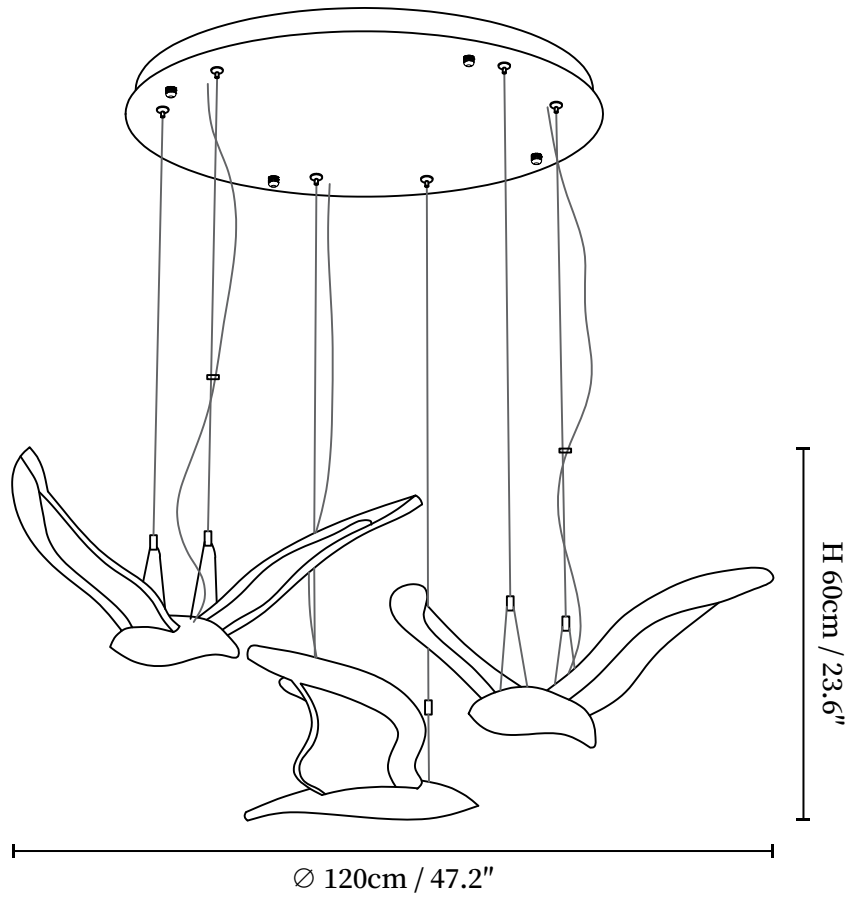

SPECIFICATION SHEET

SPECIFICATION DETAILS

*For custom options, consult factory for details

Fixture Dimensions	D 47.2" x H 23.6"
Light source	Integrated LED
Wattage	Total power ~5 watts
Voltage	AC 110-240V
Dimming	Not supported
CRI(Ra)	90+CRI
Mounting	Hardwired.
LED Rated Life	50000 hours
Color Temperature	Warm Light (3000K), Neutral Light (4000K), Cool Light (6000K)
Control method	Compatible with common wall switches(not included)
Finishes	Wood Color, Walnut Color.
Shade Details	White.
Material	Metal, Wood, Acrylic.
Wire Length	The standard length of the cord is 59" (150 cm), the