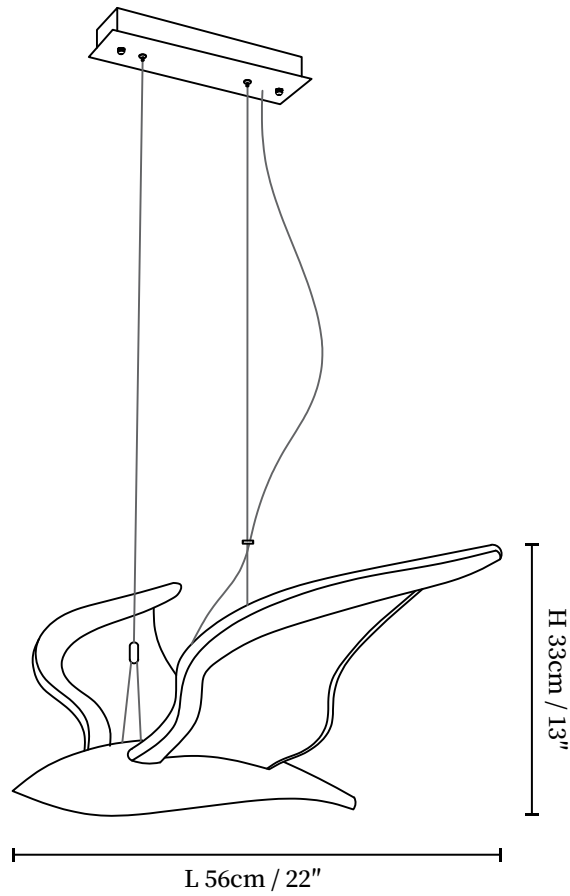

SPECIFICATION SHEET

SPECIFICATION DETAILS

*For custom options, consult factory for details

Fixture Dimensions	L 15.7" x W 23.2" x H 9.8" (1 Head) L 22" x W 32.8" x H 13" (1 Head)
Light source	Integrated LED
Wattage	Total power ~5 watts
Voltage	AC 110-240V
Dimming	Not supported
CRI(Ra)	90+CRI
Mounting	Hardwired.
LED Rated Life	50000 hours
Color Temperature	Warm Light (3000K), Neutral Light (4000K), Cool Light (6000K)
Control method	Compatible with common wall switches (not included)
Finishes	Wood Color, Walnut Color.
Shade Details	White.
Material	Metal, Wood, Acrylic.
Wire Length	The standard length of the cord is 59" (150 cm), the length is adjustable.

SPECIFICATION SHEET

SPECIFICATION DETAILS

*For custom options, consult factory for details

Fixture Dimensions	L 31.5" x W 23.2" x H 16.5"
Light source	Integrated LED
Wattage	Total power ~5 watts
Voltage	AC 110-240V
Dimming	Not supported
CRI(Ra)	90+CRI
Mounting	Hardwired.
LED Rated Life	50000 hours
Color Temperature	Warm Light (3000K), Neutral Light (4000K), Cool Light (6000K)
Control method	Compatible with common wall switches(not included)
Finishes	Wood Color, Walnut Color.
Shade Details	White.
Material	Metal, Wood, Acrylic.
Wire Length	The standard length of the cord is 59" (150 cm), the length is adjustable.

SPECIFICATION SHEET

SPECIFICATION DETAILS

*For custom options, consult factory for details

Fixture Dimensions	L 39.4" x W 23.2" x H 21.7"
Light source	Integrated LED
Wattage	Total power ~5 watts
Voltage	AC 110-240V
Dimming	Not supported
CRI(Ra)	90+CRI
Mounting	Hardwired.
LED Rated Life	50000 hours
Color Temperature	Warm Light (3000K), Neutral Light (4000K), Cool Light (6000K)
Control method	Compatible with common wall switches (not included)
Finishes	Wood Color, Walnut Color.
Shade Details	White.
Material	Metal, Wood, Acrylic.
Wire Length	The standard length of the cord is 59" (150 cm), the length is adjustable.