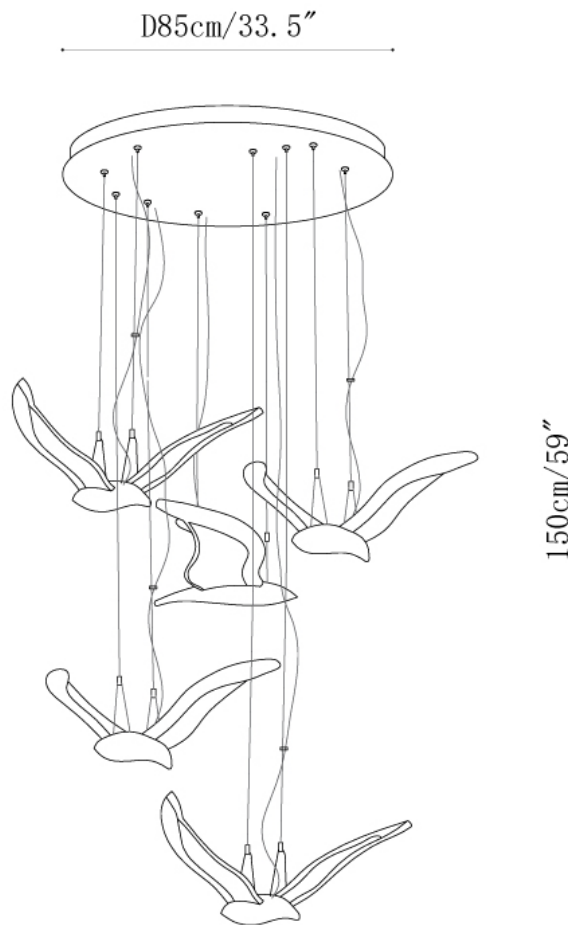

SPECIFICATION SHEET

SPECIFICATION DETAILS

*For custom options, consult factory for details

Fixture Dimensions	L 39.4" x W 23.2" x H 21.7"
Light source	Integrated LED
Wattage	Total power ~5 watts
Voltage	AC 110-240V
Dimming	Not supported
CRI(Ra)	90+CRI
Mounting	Hardwired.
LED Rated Life	50000 hours
Color Temperature	Warm Light (3000K), Neutral Light (4000K), Cool Light (6000K)
Control method	Compatible with common wall switches (not included)
Finishes	Wood Color, Walnut Color.
Shade Details	White.
Material	Metal, Wood, Acrylic.
Wire Length	The standard length of the cord is 59" (150 cm), the length is adjustable.

SPECIFICATION SHEET

SPECIFICATION DETAILS

*For custom options, consult factory for details

Fixture Dimensions	D 47.2" x H 23.6"
Light source	Integrated LED
Wattage	Total power ~5 watts
Voltage	AC 110-240V
Dimming	Not supported
CRI(Ra)	90+CRI
Mounting	Hardwired.
LED Rated Life	50000 hours
Color Temperature	Warm Light (3000K), Neutral Light (4000K), Cool Light (6000K)
Control method	Compatible with common wall switches(not included)
Finishes	Wood Color, Walnut Color.
Shade Details	White.
Material	Metal, Wood, Acrylic.
Wire Length	The standard length of the cord is 59" (150 cm), the

SPECIFICATION SHEET

SPECIFICATION DETAILS

*For custom options, consult factory for details

Fixture Dimensions	∅ 33.5" x H 59"
Light source	Integrated LED
Wattage	Total power ~5 watts
Voltage	AC 110-240V
Dimming	Not supported
CRI(Ra)	90+CRI
Mounting	Hardwired.
LED Rated Life	50000 hours
Color Temperature	Warm Light (3000K), Neutral Light (4000K), Cool Light (6000K)
Control method	Compatible with common wall switches (not included)
Finishes	Wood Color, Walnut Color.
Shade Details	White.
Material	Metal, Wood, Acrylic.
Wire Length	The standard length of the cord is 59" (150 cm), the length is adjustable.