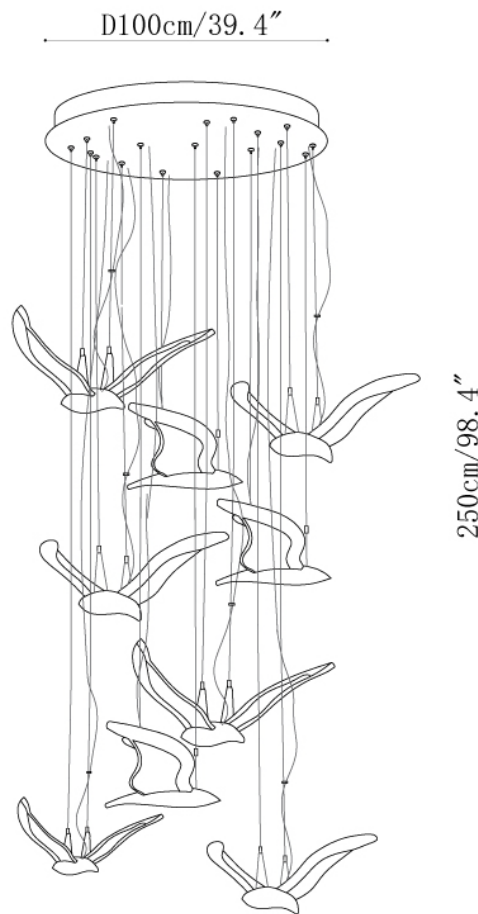

SPECIFICATION SHEET

SPECIFICATION DETAILS

*For custom options, consult factory for details

Fixture Dimensions	∅ 33.5" x H 59"
Light source	Integrated LED
Wattage	Total power ~5 watts
Voltage	AC 110-240V
Dimming	Not supported
CRI(Ra)	90+CRI
Mounting	Hardwired.
LED Rated Life	50000 hours
Color Temperature	Warm Light (3000K), Neutral Light (4000K), Cool Light (6000K)
Control method	Compatible with common wall switches (not included)
Finishes	Wood Color, Walnut Color.
Shade Details	White.
Material	Metal, Wood, Acrylic.
Wire Length	The standard length of the cord is 59" (150 cm), the length is adjustable.

SPECIFICATION SHEET

SPECIFICATION DETAILS

*For custom options, consult factory for details

Fixture Dimensions	∅ 35.4" x H 78.7"
Light source	Integrated LED
Wattage	Total power ~5 watts
Voltage	AC 110-240V
Dimming	Not supported
CRI(Ra)	90+CRI
Mounting	Hardwired.
LED Rated Life	50000 hours
Color Temperature	Warm Light (3000K), Neutral Light (4000K), Cool Light (6000K)
Control method	Compatible with common wall switches (not included)
Finishes	Wood Color, Walnut Color.
Shade Details	White.
Material	Metal, Wood, Acrylic.
Wire Length	The standard length of the cord is 59" (150 cm), the length is adjustable.

SPECIFICATION SHEET

SPECIFICATION DETAILS

*For custom options, consult factory for details

Fixture Dimensions	Ø 39.4" x H 98.4"
Light source	Integrated LED
Wattage	Total power ~5 watts
Voltage	AC 110-240V
Dimming	Not supported
CRI(Ra)	90+CRI
Mounting	Hardwired.
LED Rated Life	50000 hours
Color Temperature	Warm Light (3000K), Neutral Light (4000K), Cool Light (6000K)
Control method	Compatible with common wall switches(not included)
Finishes	Wood Color, Walnut Color.
Shade Details	White.
Material	Metal, Wood, Acrylic.
Wire Length	The standard length of the cord is 59" (150 cm), the length is adjustable.