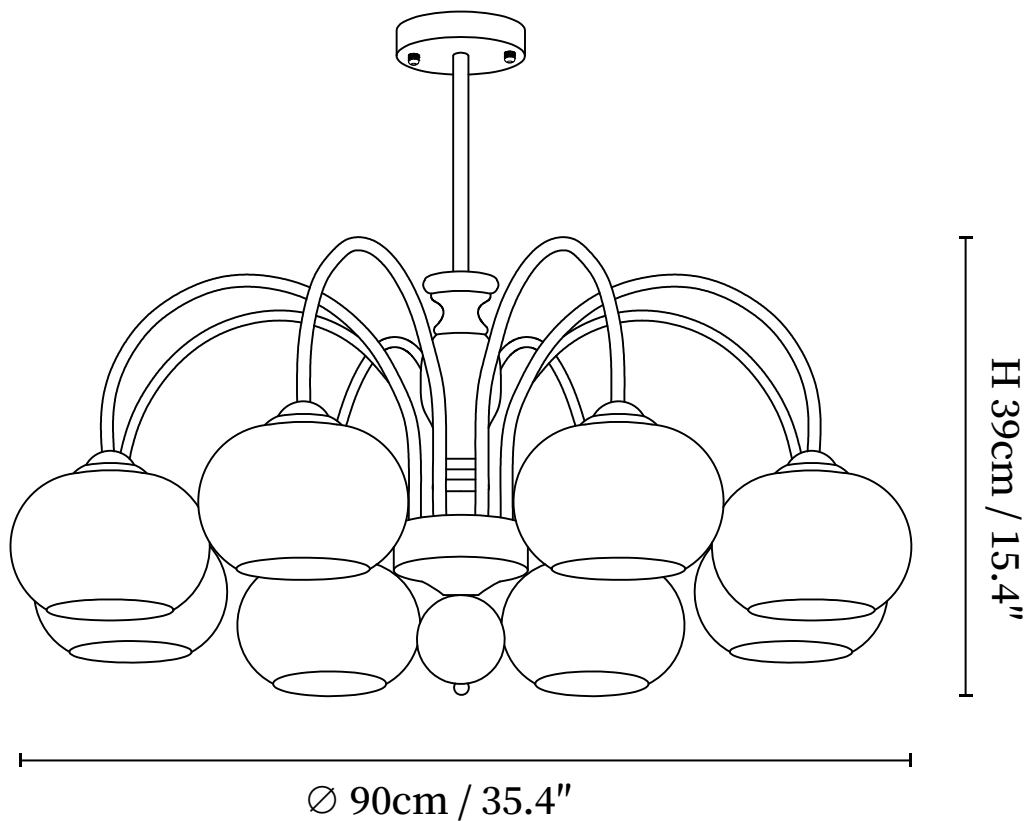

SPECIFICATION SHEET

SPECIFICATION DETAILS

*For custom options, consult factory for details

Fixture Dimensions	D 19.7" x H 15.4" (3heads)
Light source	E26 or E27 (bulb not included)
Wattage	MAX 40W incandescent bulb or LED equivalent.
Voltage	AC 110-240V
Mounting	Hardwired.
Dimming	Compatible with dimmable bulbs (bulb not included)
Control method	Compatible with common wall switches (not included)
Finishes	Walnut Color, Gold.
Shade Details	Caramel Colour.
Material	Metal, Glass, Wood.
Rod Length	Suspension rod is 11.8", and can be spliced as needed.

SPECIFICATION SHEET

SPECIFICATION DETAILS

*For custom options, consult factory for details

Fixture Dimensions	D 30.7" x H 15.4" (6heads)
Light source	E26 or E27 (bulb not included)
Wattage	MAX 40W incandescent bulb or LED equivalent.
Voltage	AC 110-240V
Mounting	Hardwired.
Dimming	Compatible with dimmable bulbs (bulb not included)
Control method	Compatible with common wall switches(not included)
Finishes	Walnut Color, Gold.
Shade Details	Caramel Colour.
Material	Metal, Glass, Wood.
Rod Length	Suspension rod is 11.8", and can be spliced as needed.

SPECIFICATION SHEET

SPECIFICATION DETAILS

*For custom options, consult factory for details

Fixture Dimensions	D 35.4" x H 15.4" (8heads)
Light source	E26 or E27 (bulb not included)
Wattage	MAX 40W incandescent bulb or LED equivalent.
Voltage	AC 110-240V
Mounting	Hardwired.
Dimming	Compatible with dimmable bulbs (bulb not included)
Control method	Compatible with common wall switches(not included)
Finishes	Walnut Color, Gold.
Shade Details	Caramel Colour.
Material	Metal, Glass, Wood.
Rod Length	Suspension rod is 11.8", and can be spliced as needed.