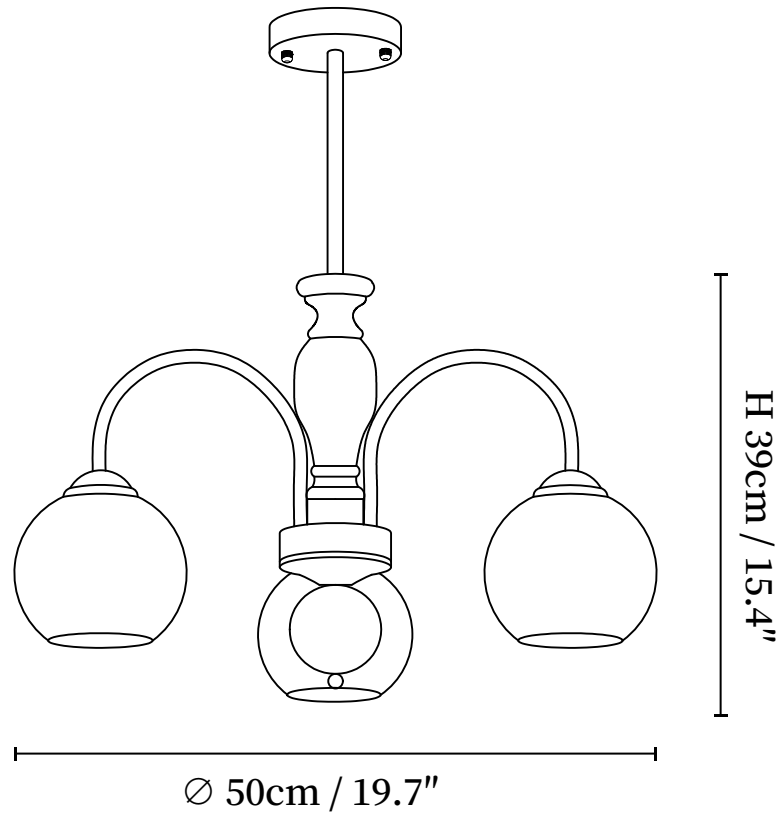

SPECIFICATION SHEET

SPECIFICATION DETAILS

*For custom options, consult factory for details

Fixture Dimensions	D 19.7" x H 15.4" (3heads)
Light source	E26 or E27 (bulb not included)
Wattage	MAX 40W incandescent bulb or LED equivalent.
Voltage	AC 110-240V
Mounting	Hardwired.
Dimming	Compatible with dimmable bulbs (bulb not included)
Control method	Compatible with common wall switches (not included)
Finishes	Walnut Color, Gold.
Shade Details	Caramel Colour.
Material	Metal, Glass, Wood.
Rod Length	Suspension rod is 11.8", and can be spliced as needed.

SPECIFICATION SHEET

SPECIFICATION DETAILS

*For custom options, consult factory for details

Fixture Dimensions	D 30.7" x H 15.4" (6heads)
Light source	E26 or E27 (bulb not included)
Wattage	MAX 40W incandescent bulb or LED equivalent.
Voltage	AC 110-240V
Mounting	Hardwired.
Dimming	Compatible with dimmable bulbs (bulb not included)
Control method	Compatible with common wall switches(not included)
Finishes	Walnut Color, Gold.
Shade Details	Caramel Colour.
Material	Metal, Glass, Wood.
Rod Length	Suspension rod is 11.8", and can be spliced as needed.

SPECIFICATION SHEET

SPECIFICATION DETAILS

*For custom options, consult factory for details

Fixture Dimensions	D 35.4" x H 15.4" (8heads)
Light source	E26 or E27 (bulb not included)
Wattage	MAX 40W incandescent bulb or LED equivalent.
Voltage	AC 110-240V
Mounting	Hardwired.
Dimming	Compatible with dimmable bulbs (bulb not included)
Control method	Compatible with common wall switches(not included)
Finishes	Walnut Color, Gold.
Shade Details	Caramel Colour.
Material	Metal, Glass, Wood.
Rod Length	Suspension rod is 11.8", and can be spliced as needed.