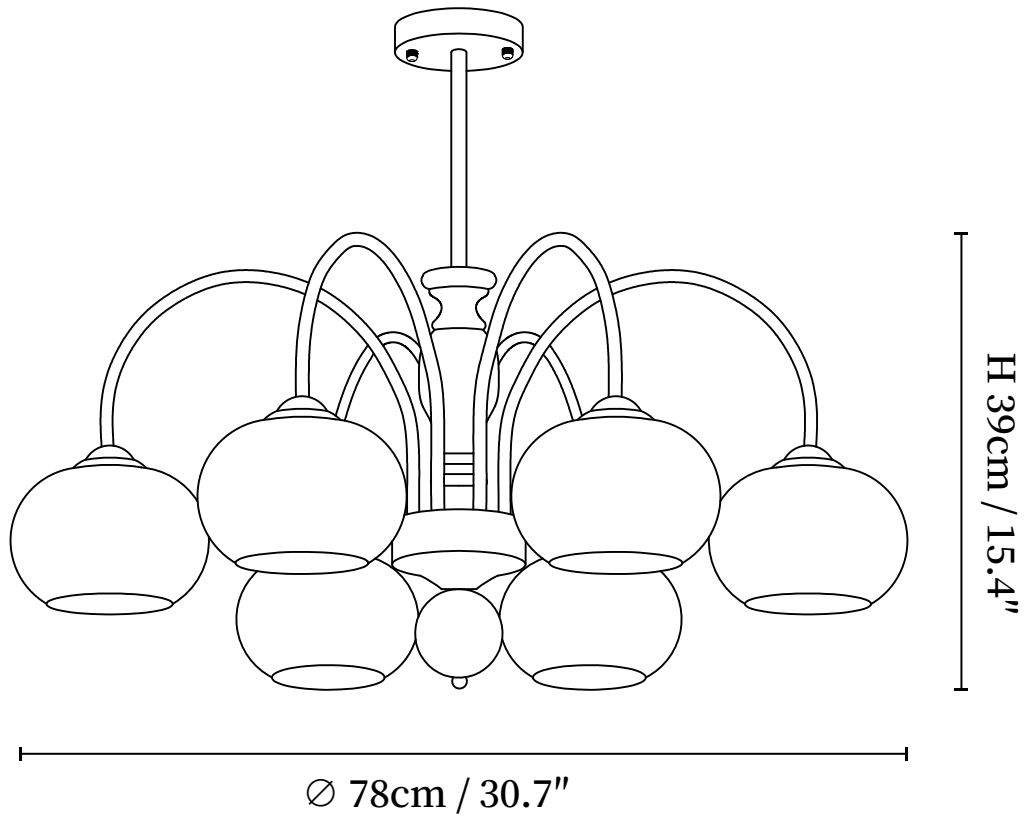

SPECIFICATION SHEET

SPECIFICATION DETAILS

*For custom options, consult factory for details

Fixture Dimensions	D 19.7" x H 15.4" (3heads)
Light source	E26 or E27 (bulb not included)
Wattage	MAX 40W incandescent bulb or LED equivalent.
Voltage	AC 110-240V
Mounting	Hardwired.
Dimming	Compatible with dimmable bulbs (bulb not included)
Control method	Compatible with common wall switches (not included)
Finishes	Walnut Color, Gold.
Shade Details	Caramel Colour.
Material	Metal, Glass, Wood.
Rod Length	Suspension rod is 11.8", and can be spliced as needed.

SPECIFICATION SHEET

SPECIFICATION DETAILS

*For custom options, consult factory for details

Fixture Dimensions	D 30.7" x H 15.4" (6heads)
Light source	E26 or E27 (bulb not included)
Wattage	MAX 40W incandescent bulb or LED equivalent.
Voltage	AC 110-240V
Mounting	Hardwired.
Dimming	Compatible with dimmable bulbs (bulb not included)
Control method	Compatible with common wall switches(not included)
Finishes	Walnut Color, Gold.
Shade Details	Caramel Colour.
Material	Metal, Glass, Wood.
Rod Length	Suspension rod is 11.8", and can be spliced as needed.

SPECIFICATION SHEET

SPECIFICATION DETAILS

*For custom options, consult factory for details

Fixture Dimensions	D 35.4" x H 15.4" (8heads)
Light source	E26 or E27 (bulb not included)
Wattage	MAX 40W incandescent bulb or LED equivalent.
Voltage	AC 110-240V
Mounting	Hardwired.
Dimming	Compatible with dimmable bulbs (bulb not included)
Control method	Compatible with common wall switches(not included)
Finishes	Walnut Color, Gold.
Shade Details	Caramel Colour.
Material	Metal, Glass, Wood.
Rod Length	Suspension rod is 11.8", and can be spliced as needed.