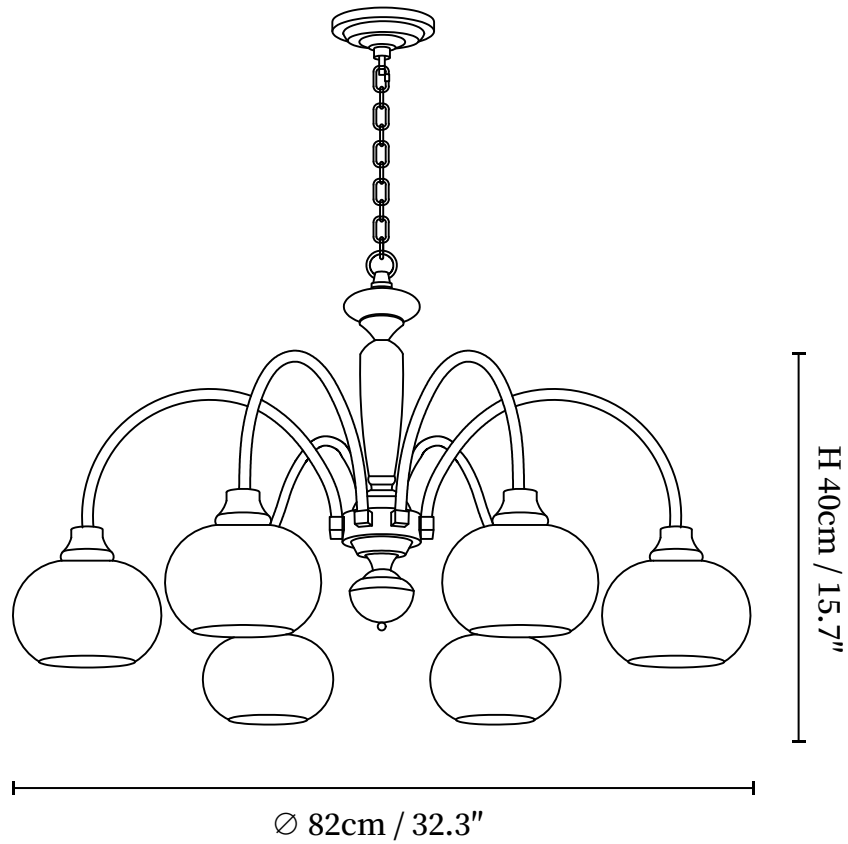

SPECIFICATION SHEET

SPECIFICATION DETAILS

*For custom options, consult factory for details

Fixture Dimensions	D 28.3" x H 15.7"
Light source	E14 (bulb not included)
Wattage	MAX 15W incandescent bulb or LED equivalent.
Voltage	AC 110-240V
Mounting	Hardwired.
Dimming	Compatible with dimmable bulbs (bulb not included)
Control method	Compatible with common wall switches (not included)
Finishes	Walnut Color, Gold.
Shade Details	White.
Material	Metal, Wood, Glass.
Hanging Length	Chain lengths range between 19.7", the length can be specified according to needs

SPECIFICATION SHEET

SPECIFICATION DETAILS

*For custom options, consult factory for details

Fixture Dimensions	D 32.3" x H 15.7"
Light source	E14 (bulb not included)
Wattage	MAX 15W incandescent bulb or LED equivalent.
Voltage	AC 110-240V
Mounting	Hardwired.
Dimming	Compatible with dimmable bulbs (bulb not included)
Control method	Compatible with common wall switches (not included)
Finishes	Walnut Color, Gold.
Shade Details	White.
Material	Metal, Wood, Glass.
Hanging Length	Chain lengths range between 19.7", the length can be specified according to needs
Warranty	2 Years
Certification	Compatible with North America, Saudi Arabia, Europe, Australia Certification.

SPECIFICATION SHEET

SPECIFICATION DETAILS

*For custom options, consult factory for details

Fixture Dimensions	D 36.2" x H 15.7"
Light source	E14 (bulb not included)
Wattage	MAX 15W incandescent bulb or LED equivalent.
Voltage	AC 110-240V
Mounting	Hardwired.
Dimming	Compatible with dimmable bulbs (bulb not included)
Control method	Compatible with common wall switches(not included)
Finishes	Walnut Color, Gold.
Shade Details	White.
Material	Metal, Wood, Glass.
Hanging Length	Chain lengths range between 19.7", the length can be specified according to needs