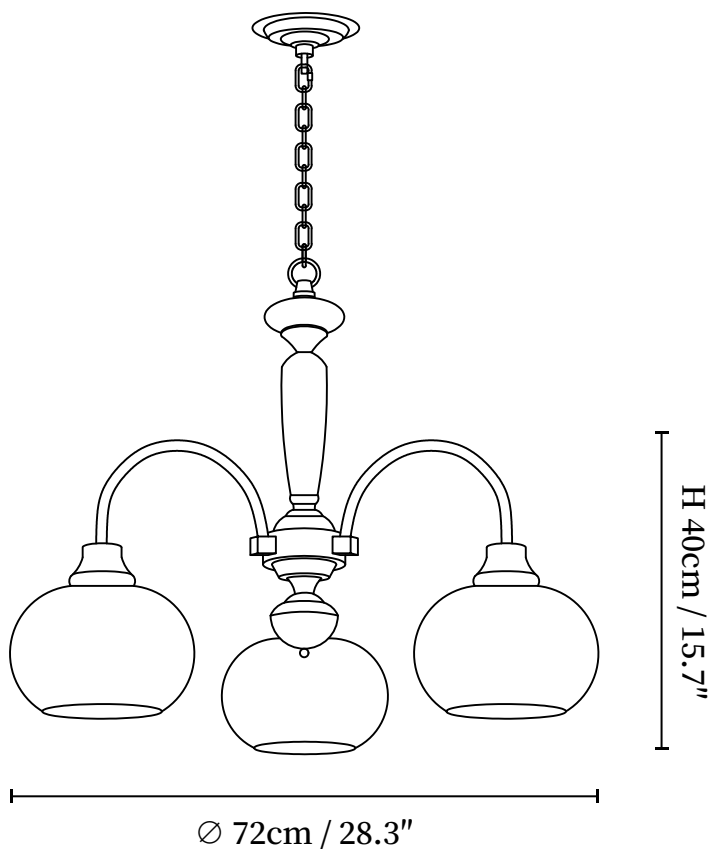

SPECIFICATION SHEET

SPECIFICATION DETAILS

*For custom options, consult factory for details

Fixture Dimensions	D 28.3" x H 15.7"
Light source	E14 (bulb not included)
Wattage	MAX 15W incandescent bulb or LED equivalent.
Voltage	AC 110-240V
Mounting	Hardwired.
Dimming	Compatible with dimmable bulbs (bulb not included)
Control method	Compatible with common wall switches (not included)
Finishes	Walnut Color, Gold.
Shade Details	White.
Material	Metal, Wood, Glass.
Hanging Length	Chain lengths range between 19.7", the length can be specified according to needs

SPECIFICATION SHEET

SPECIFICATION DETAILS

*For custom options, consult factory for details

Fixture Dimensions	D 32.3" x H 15.7"
Light source	E14 (bulb not included)
Wattage	MAX 15W incandescent bulb or LED equivalent.
Voltage	AC 110-240V
Mounting	Hardwired.
Dimming	Compatible with dimmable bulbs (bulb not included)
Control method	Compatible with common wall switches (not included)
Finishes	Walnut Color, Gold.
Shade Details	White.
Material	Metal, Wood, Glass.
Hanging Length	Chain lengths range between 19.7", the length can be specified according to needs
Warranty	2 Years
Certification	Compatible with North America, Saudi Arabia, Europe, Australia Certification.

SPECIFICATION SHEET

SPECIFICATION DETAILS

*For custom options, consult factory for details

Fixture Dimensions	D 36.2" x H 15.7"
Light source	E14 (bulb not included)
Wattage	MAX 15W incandescent bulb or LED equivalent.
Voltage	AC 110-240V
Mounting	Hardwired.
Dimming	Compatible with dimmable bulbs (bulb not included)
Control method	Compatible with common wall switches(not included)
Finishes	Walnut Color, Gold.
Shade Details	White.
Material	Metal, Wood, Glass.
Hanging Length	Chain lengths range between 19.7", the length can be specified according to needs