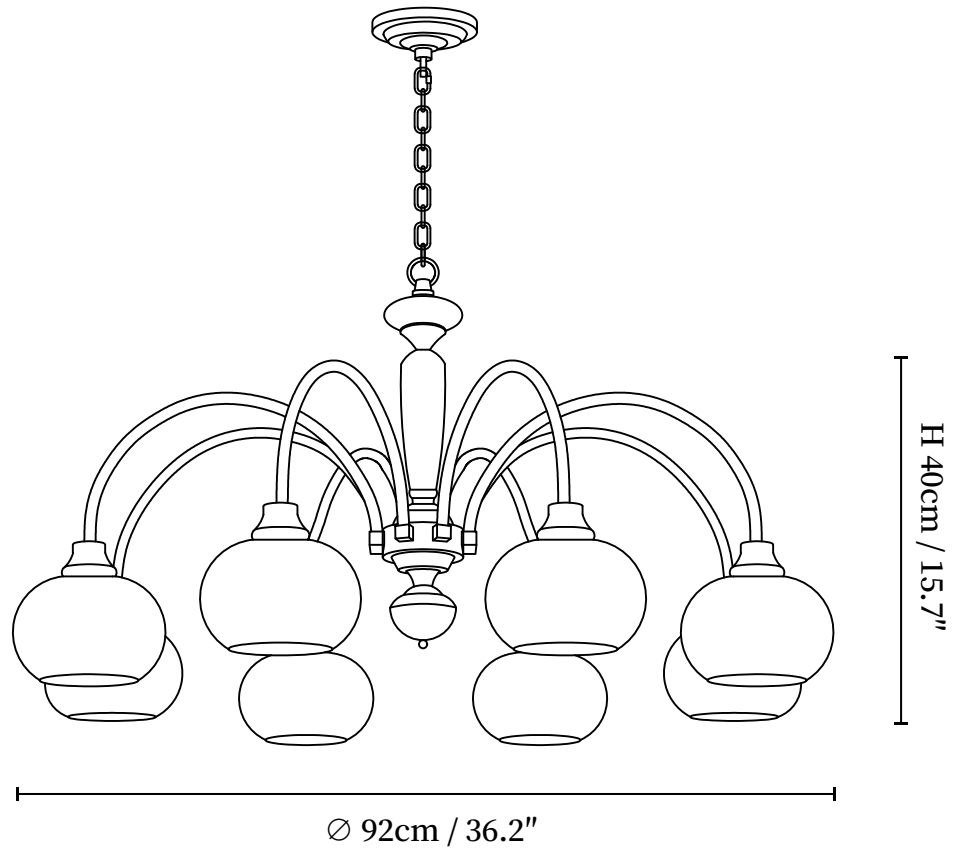

SPECIFICATION SHEET

SPECIFICATION DETAILS

*For custom options, consult factory for details

Fixture Dimensions	D 28.3" x H 15.7"
Light source	E14 (bulb not included)
Wattage	MAX 15W incandescent bulb or LED equivalent.
Voltage	AC 110-240V
Mounting	Hardwired.
Dimming	Compatible with dimmable bulbs (bulb not included)
Control method	Compatible with common wall switches (not included)
Finishes	Walnut Color, Gold.
Shade Details	White.
Material	Metal, Wood, Glass.
Hanging Length	Chain lengths range between 19.7", the length can be specified according to needs

SPECIFICATION SHEET

SPECIFICATION DETAILS

*For custom options, consult factory for details

Fixture Dimensions	D 32.3" x H 15.7"
Light source	E14 (bulb not included)
Wattage	MAX 15W incandescent bulb or LED equivalent.
Voltage	AC 110-240V
Mounting	Hardwired.
Dimming	Compatible with dimmable bulbs (bulb not included)
Control method	Compatible with common wall switches (not included)
Finishes	Walnut Color, Gold.
Shade Details	White.
Material	Metal, Wood, Glass.
Hanging Length	Chain lengths range between 19.7", the length can be specified according to needs
Warranty	2 Years
Certification	Compatible with North America, Saudi Arabia, Europe, Australia Certification.

SPECIFICATION SHEET

SPECIFICATION DETAILS

*For custom options, consult factory for details

Fixture Dimensions	D 36.2" x H 15.7"
Light source	E14 (bulb not included)
Wattage	MAX 15W incandescent bulb or LED equivalent.
Voltage	AC 110-240V
Mounting	Hardwired.
Dimming	Compatible with dimmable bulbs (bulb not included)
Control method	Compatible with common wall switches(not included)
Finishes	Walnut Color, Gold.
Shade Details	White.
Material	Metal, Wood, Glass.
Hanging Length	Chain lengths range between 19.7", the length can be specified according to needs