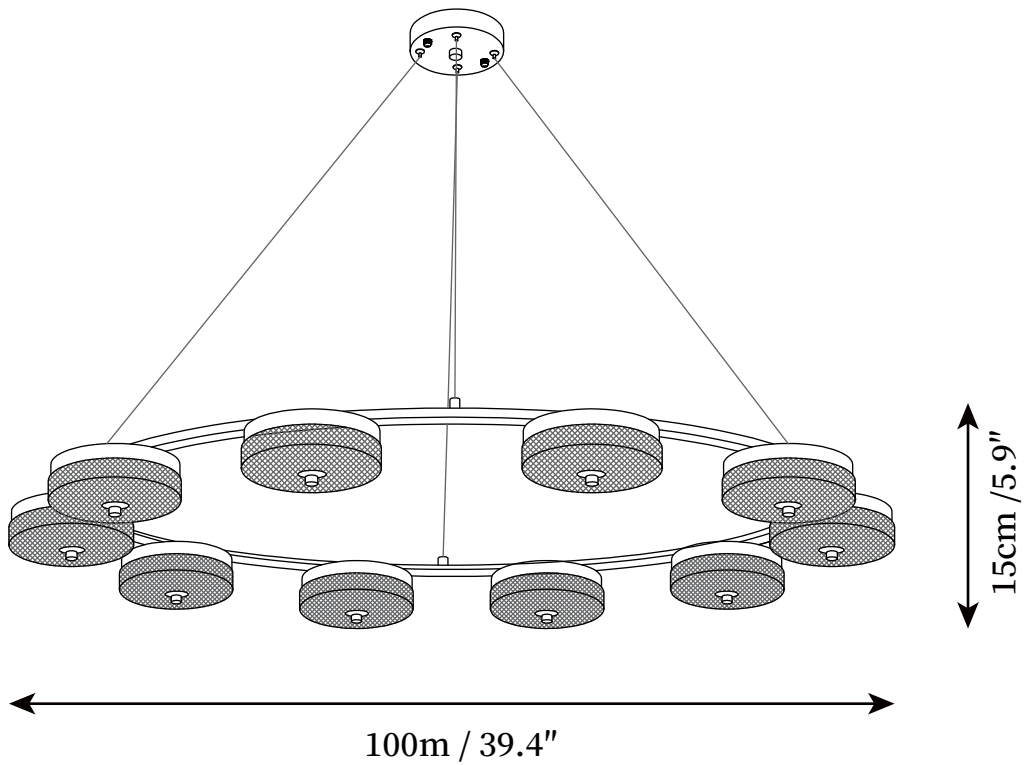

## SPECIFICATION DETAILS

\*For custom options, consult factory for details

<b>Fixture Dimensions</b>	D 23.6" x H 5.9"
<b>Light source</b>	Integrated LED
<b>Wattage</b>	Total power ~5 watts
<b>Voltage</b>	AC 110-240V
<b>Dimming</b>	Not supported
<b>CRI(Ra)</b>	90+CRI
<b>Mounting</b>	Hardwired.
<b>LED Rated Life</b>	50000 hours
<b>Color Temperature</b>	Warm Light (3000K), Neutral Light (4000K), Cool Light (6000K)
<b>Control method</b>	Compatible with common wall switches (not included)
<b>Finishes</b>	Black.
<b>Shade Details</b>	Clear.
<b>Material</b>	Brass, Glass.
<b>Wire Length</b>	The standard length of the cord is 59" (150 cm), the length is adjustable.

## SPECIFICATION DETAILS

\*For custom options, consult factory for details

<b>Fixture Dimensions</b>	D 31.5" x H 5.9"
<b>Light source</b>	Integrated LED
<b>Wattage</b>	Total power ~5 watts
<b>Voltage</b>	AC 110-240V
<b>Dimming</b>	Not supported
<b>CRI(Ra)</b>	90+CRI
<b>Mounting</b>	Hardwired.
<b>LED Rated Life</b>	50000 hours
<b>Color Temperature</b>	Warm Light (3000K), Neutral Light (4000K), Cool Light (6000K)
<b>Control method</b>	Compatible with common wall switches(not included)
<b>Finishes</b>	Black.
<b>Shade Details</b>	Clear.
<b>Material</b>	Brass, Glass.
<b>Wire Length</b>	The standard length of the cord is 59" (150 cm), the length is adjustable.

## SPECIFICATION DETAILS

\*For custom options, consult factory for details

<b>Fixture Dimensions</b>	D 39.4" x H 5.9"
<b>Light source</b>	Integrated LED
<b>Wattage</b>	Total power ~5 watts
<b>Voltage</b>	AC 110-240V
<b>Dimming</b>	Not supported
<b>CRI(Ra)</b>	90+CRI
<b>Mounting</b>	Hardwired.
<b>LED Rated Life</b>	50000 hours
<b>Color Temperature</b>	Warm Light (3000K), Neutral Light (4000K), Cool Light (6000K)
<b>Control method</b>	Compatible with common wall switches (not included)
<b>Finishes</b>	Black.
<b>Shade Details</b>	Clear.
<b>Material</b>	Brass, Glass.
<b>Wire Length</b>	The standard length of the cord is 59" (150 cm), the length is adjustable.