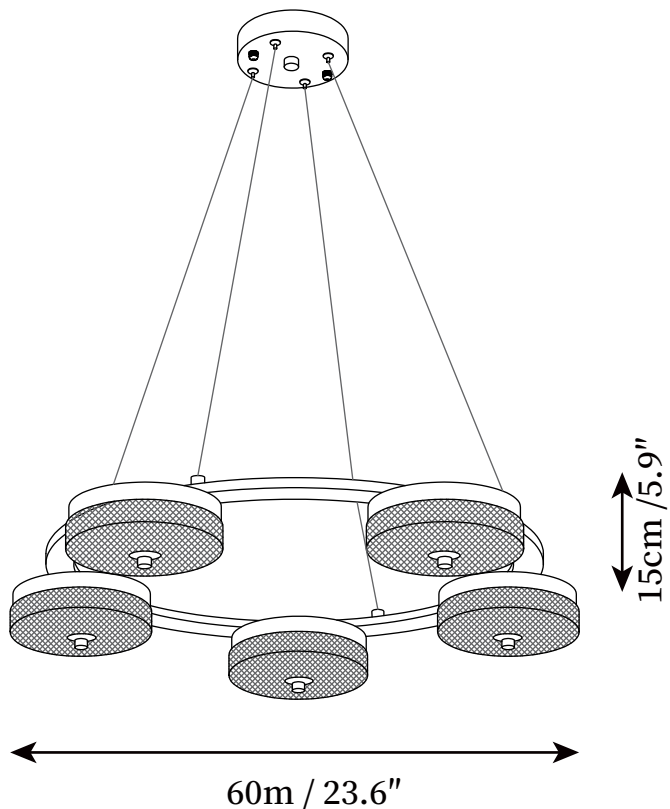

## SPECIFICATION DETAILS

\*For custom options, consult factory for details

<b>Fixture Dimensions</b>	D 23.6" x H 5.9"
<b>Light source</b>	Integrated LED
<b>Wattage</b>	Total power ~5 watts
<b>Voltage</b>	AC 110-240V
<b>Dimming</b>	Not supported
<b>CRI(Ra)</b>	90+CRI
<b>Mounting</b>	Hardwired.
<b>LED Rated Life</b>	50000 hours
<b>Color Temperature</b>	Warm Light (3000K), Neutral Light (4000K), Cool Light (6000K)
<b>Control method</b>	Compatible with common wall switches (not included)
<b>Finishes</b>	Black.
<b>Shade Details</b>	Clear.
<b>Material</b>	Brass, Glass.
<b>Wire Length</b>	The standard length of the cord is 59" (150 cm), the length is adjustable.

## SPECIFICATION DETAILS

\*For custom options, consult factory for details

<b>Fixture Dimensions</b>	D 31.5" x H 5.9"
<b>Light source</b>	Integrated LED
<b>Wattage</b>	Total power ~5 watts
<b>Voltage</b>	AC 110-240V
<b>Dimming</b>	Not supported
<b>CRI(Ra)</b>	90+CRI
<b>Mounting</b>	Hardwired.
<b>LED Rated Life</b>	50000 hours
<b>Color Temperature</b>	Warm Light (3000K), Neutral Light (4000K), Cool Light (6000K)
<b>Control method</b>	Compatible with common wall switches(not included)
<b>Finishes</b>	Black.
<b>Shade Details</b>	Clear.
<b>Material</b>	Brass, Glass.
<b>Wire Length</b>	The standard length of the cord is 59" (150 cm), the length is adjustable.

## SPECIFICATION DETAILS

\*For custom options, consult factory for details

<b>Fixture Dimensions</b>	D 39.4" x H 5.9"
<b>Light source</b>	Integrated LED
<b>Wattage</b>	Total power ~5 watts
<b>Voltage</b>	AC 110-240V
<b>Dimming</b>	Not supported
<b>CRI(Ra)</b>	90+CRI
<b>Mounting</b>	Hardwired.
<b>LED Rated Life</b>	50000 hours
<b>Color Temperature</b>	Warm Light (3000K), Neutral Light (4000K), Cool Light (6000K)
<b>Control method</b>	Compatible with common wall switches (not included)
<b>Finishes</b>	Black.
<b>Shade Details</b>	Clear.
<b>Material</b>	Brass, Glass.
<b>Wire Length</b>	The standard length of the cord is 59" (150 cm), the length is adjustable.