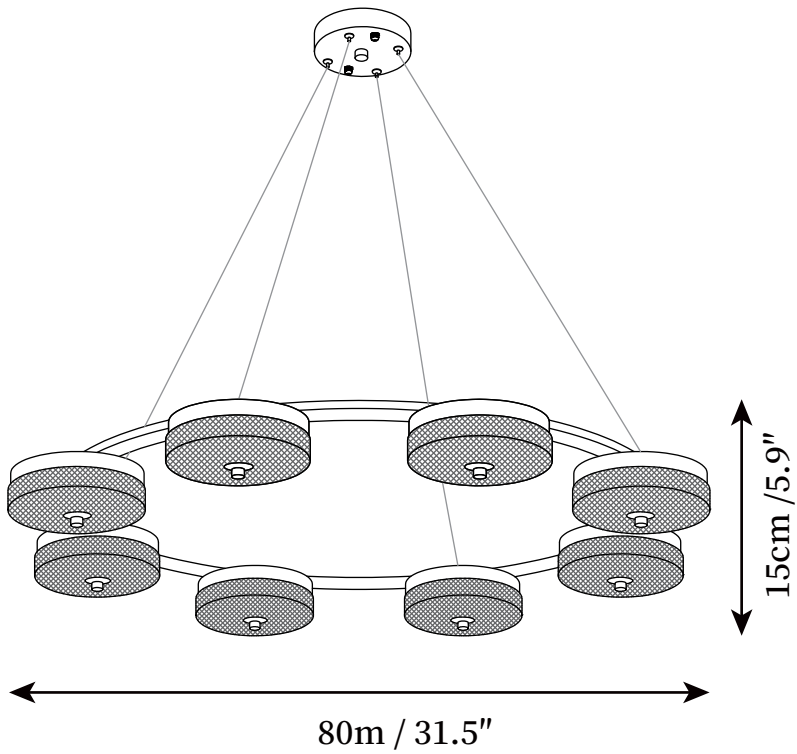

## SPECIFICATION DETAILS

\*For custom options, consult factory for details

<b>Fixture Dimensions</b>	D 23.6" x H 5.9"
<b>Light source</b>	Integrated LED
<b>Wattage</b>	Total power ~5 watts
<b>Voltage</b>	AC 110-240V
<b>Dimming</b>	Not supported
<b>CRI(Ra)</b>	90+CRI
<b>Mounting</b>	Hardwired.
<b>LED Rated Life</b>	50000 hours
<b>Color Temperature</b>	Warm Light (3000K), Neutral Light (4000K), Cool Light (6000K)
<b>Control method</b>	Compatible with common wall switches (not included)
<b>Finishes</b>	Black.
<b>Shade Details</b>	Clear.
<b>Material</b>	Brass, Glass.
<b>Wire Length</b>	The standard length of the cord is 59" (150 cm), the length is adjustable.

## SPECIFICATION DETAILS

\*For custom options, consult factory for details

<b>Fixture Dimensions</b>	D 31.5" x H 5.9"
<b>Light source</b>	Integrated LED
<b>Wattage</b>	Total power ~5 watts
<b>Voltage</b>	AC 110-240V
<b>Dimming</b>	Not supported
<b>CRI(Ra)</b>	90+CRI
<b>Mounting</b>	Hardwired.
<b>LED Rated Life</b>	50000 hours
<b>Color Temperature</b>	Warm Light (3000K), Neutral Light (4000K), Cool Light (6000K)
<b>Control method</b>	Compatible with common wall switches(not included)
<b>Finishes</b>	Black.
<b>Shade Details</b>	Clear.
<b>Material</b>	Brass, Glass.
<b>Wire Length</b>	The standard length of the cord is 59" (150 cm), the length is adjustable.

## SPECIFICATION DETAILS

\*For custom options, consult factory for details

<b>Fixture Dimensions</b>	D 39.4" x H 5.9"
<b>Light source</b>	Integrated LED
<b>Wattage</b>	Total power ~5 watts
<b>Voltage</b>	AC 110-240V
<b>Dimming</b>	Not supported
<b>CRI(Ra)</b>	90+CRI
<b>Mounting</b>	Hardwired.
<b>LED Rated Life</b>	50000 hours
<b>Color Temperature</b>	Warm Light (3000K), Neutral Light (4000K), Cool Light (6000K)
<b>Control method</b>	Compatible with common wall switches (not included)
<b>Finishes</b>	Black.
<b>Shade Details</b>	Clear.
<b>Material</b>	Brass, Glass.
<b>Wire Length</b>	The standard length of the cord is 59" (150 cm), the length is adjustable.