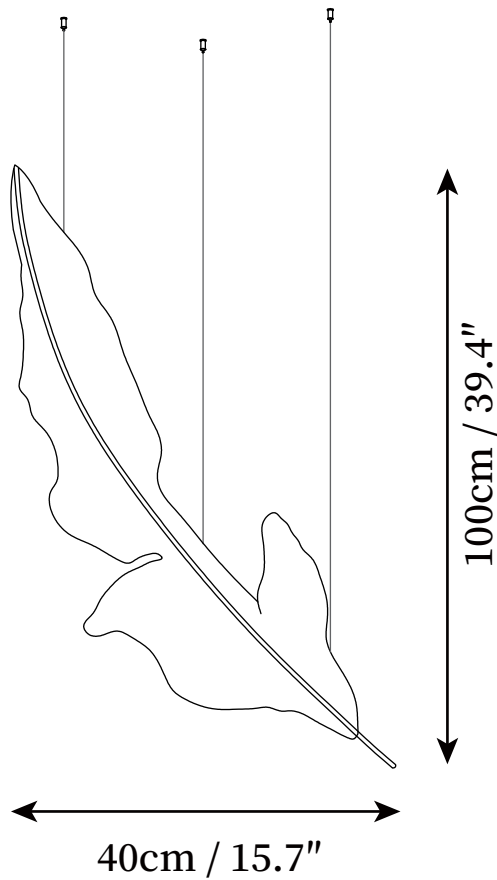

SPECIFICATION SHEET

SPECIFICATION DETAILS

*For custom options, consult factory for details

Fixture Dimensions	H 23.6" x W 9.4" H 31.5" x W 11.8" H 39.4" x W 15.7"
Light source	Integrated LED
Wattage	Total power ~5 watts
Voltage	AC 110-240V
Dimming	Not supported
CRI(Ra)	90+CRI
Mounting	Hardwired.
LED Rated Life	50000 hours
Color Temperature	Warm Light (3000K), Neutral Light (4000K), Cool Light (6000K)
Control method	Compatible with common wall switches(not included)
Finishes	Chrome.
Shade Details	Clear, Amber Glass.
Material	Metal, Stainless steel wire, Glass.
Wire Length	The standard length of the cord is 59" (150 cm), the length is adjustable.